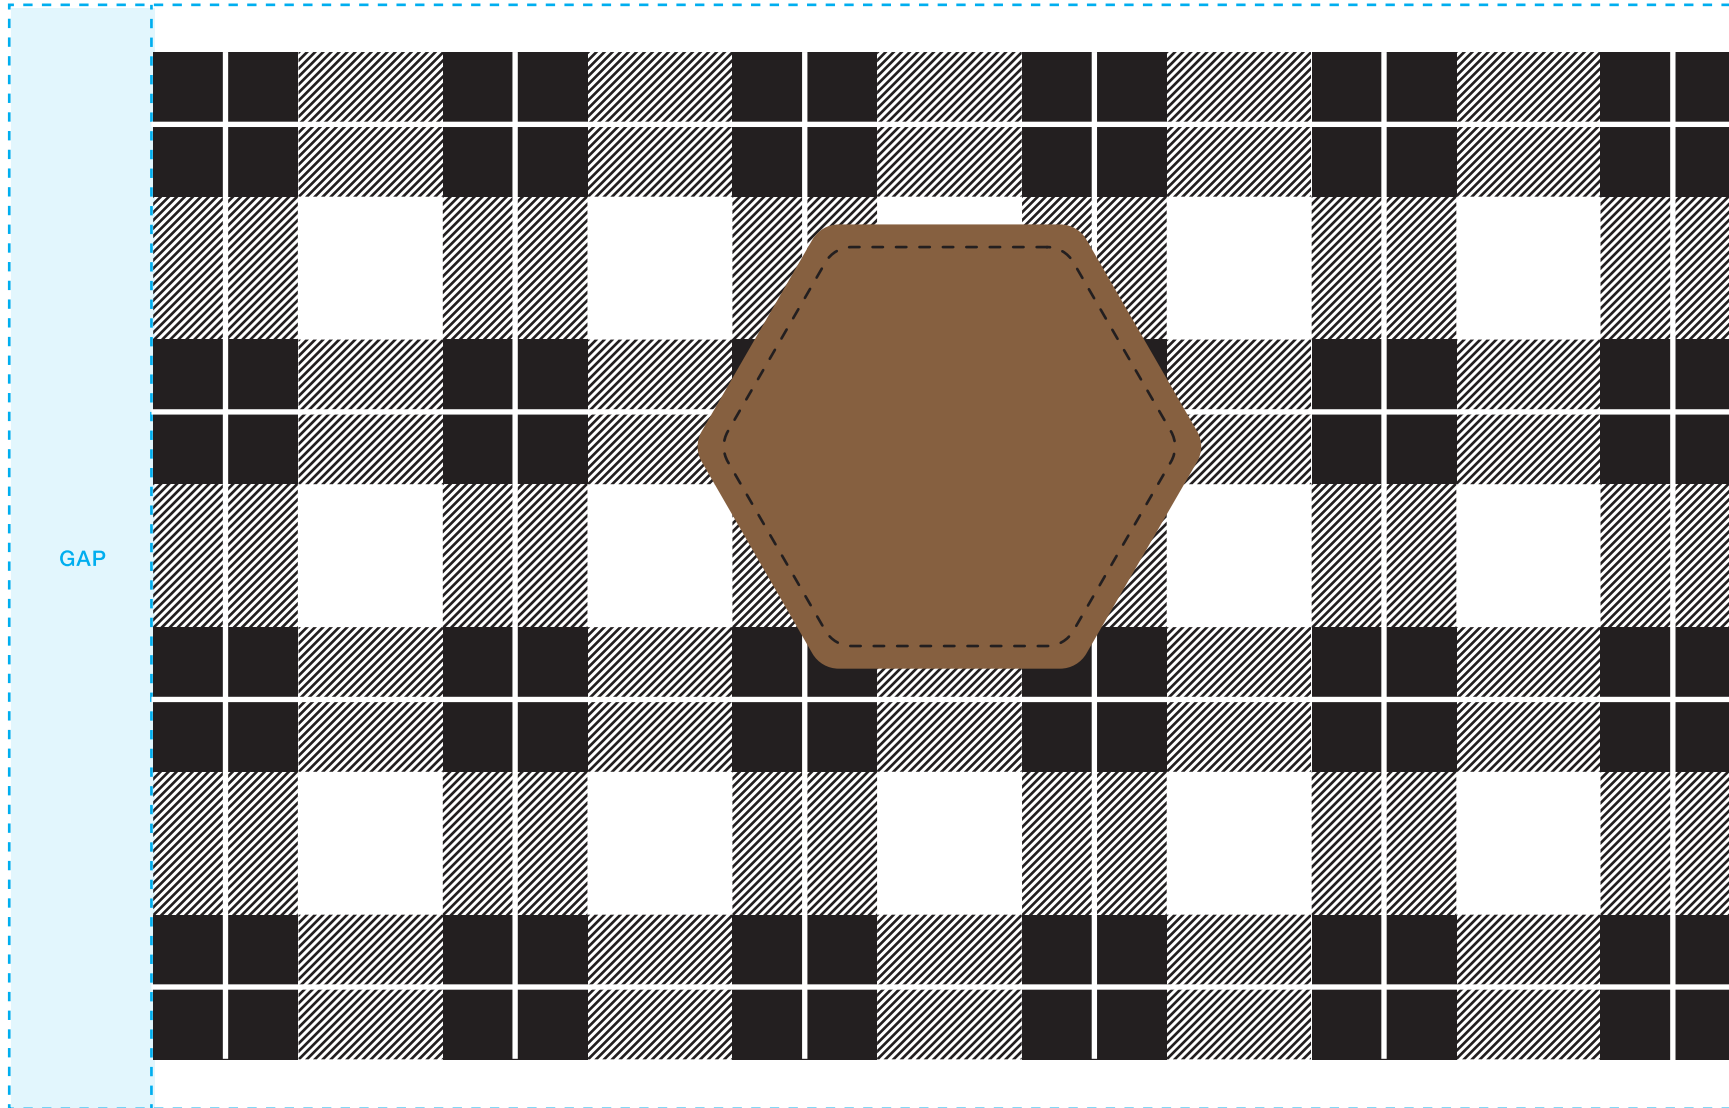

imprint at 100%

NOT A PROOF
FOR CONCEPT PURPOSES ONLY

BACK
|

CENTER
|

FRONT
|

GAP

 COLOR #1
black

 COLOR #2
pms 7505