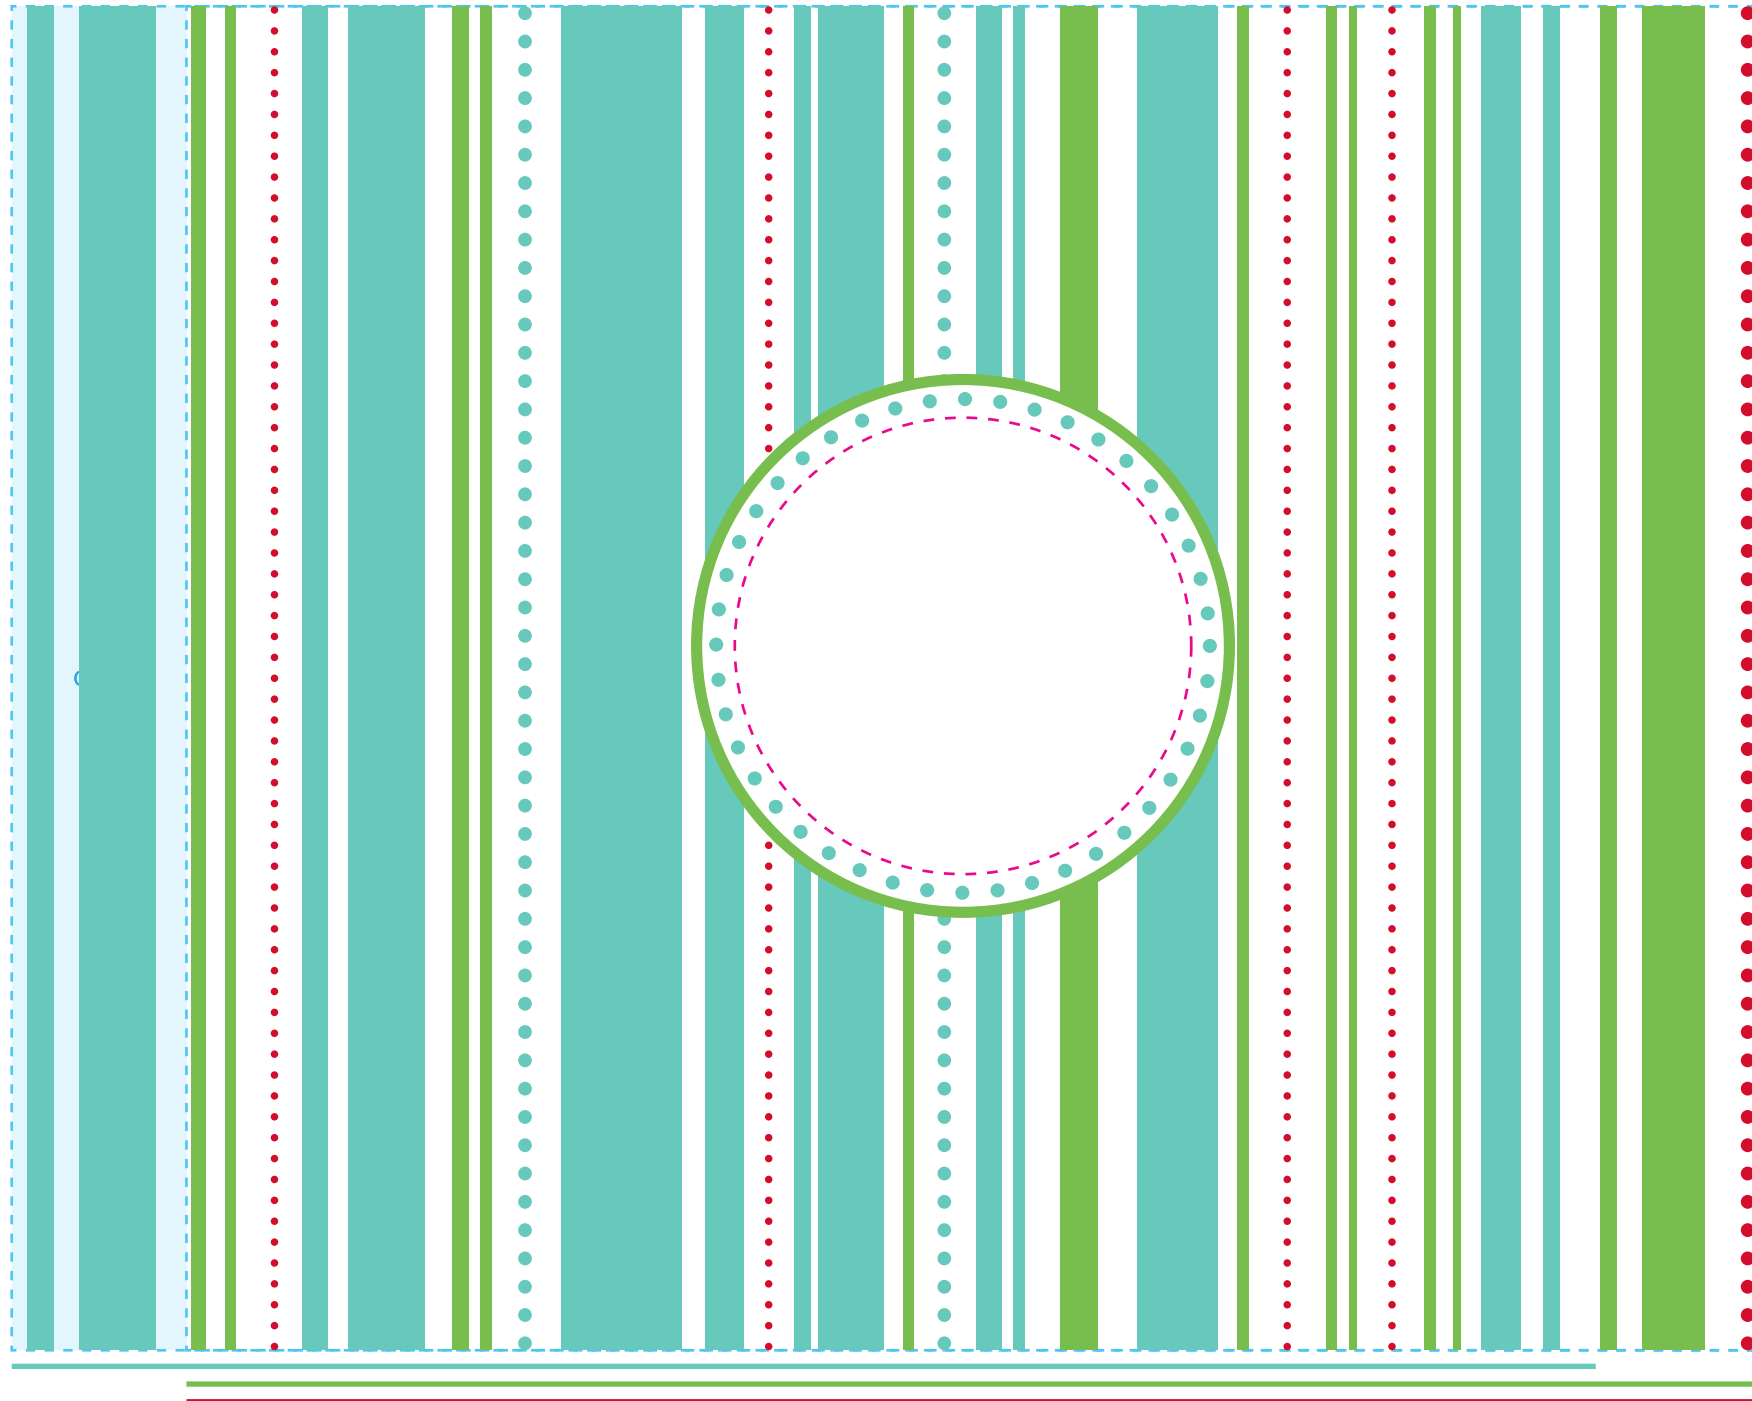

DESIGN TEMPLATE #127-QUEST

360° WRAP IMPRINT

imprint at 100%

BACK

CENTER

FRONT

NOT A PROOF  
FOR CONCEPT PURPOSES ONLY

NOTES:  
imprint will take on texture of powder  
coat surface

 COLOR #1  
PMS 186

 COLOR #2  
PMS 360

 COLOR #3  
PMS 570

h2go® quest  
AVAILABLE BOTTLE IMPRINT AREA [DASHED BLUE LINE]= 7" h x 9.16" w (default imprint color gap 0.75"w)

ALTERING COLORS:  
PLEASE DESIGNATE PMS # TO CORRESPONDING COLOR #.  
PLEASE DO NOT CHANGE AMOUNT OF COLORS IN DESIGN