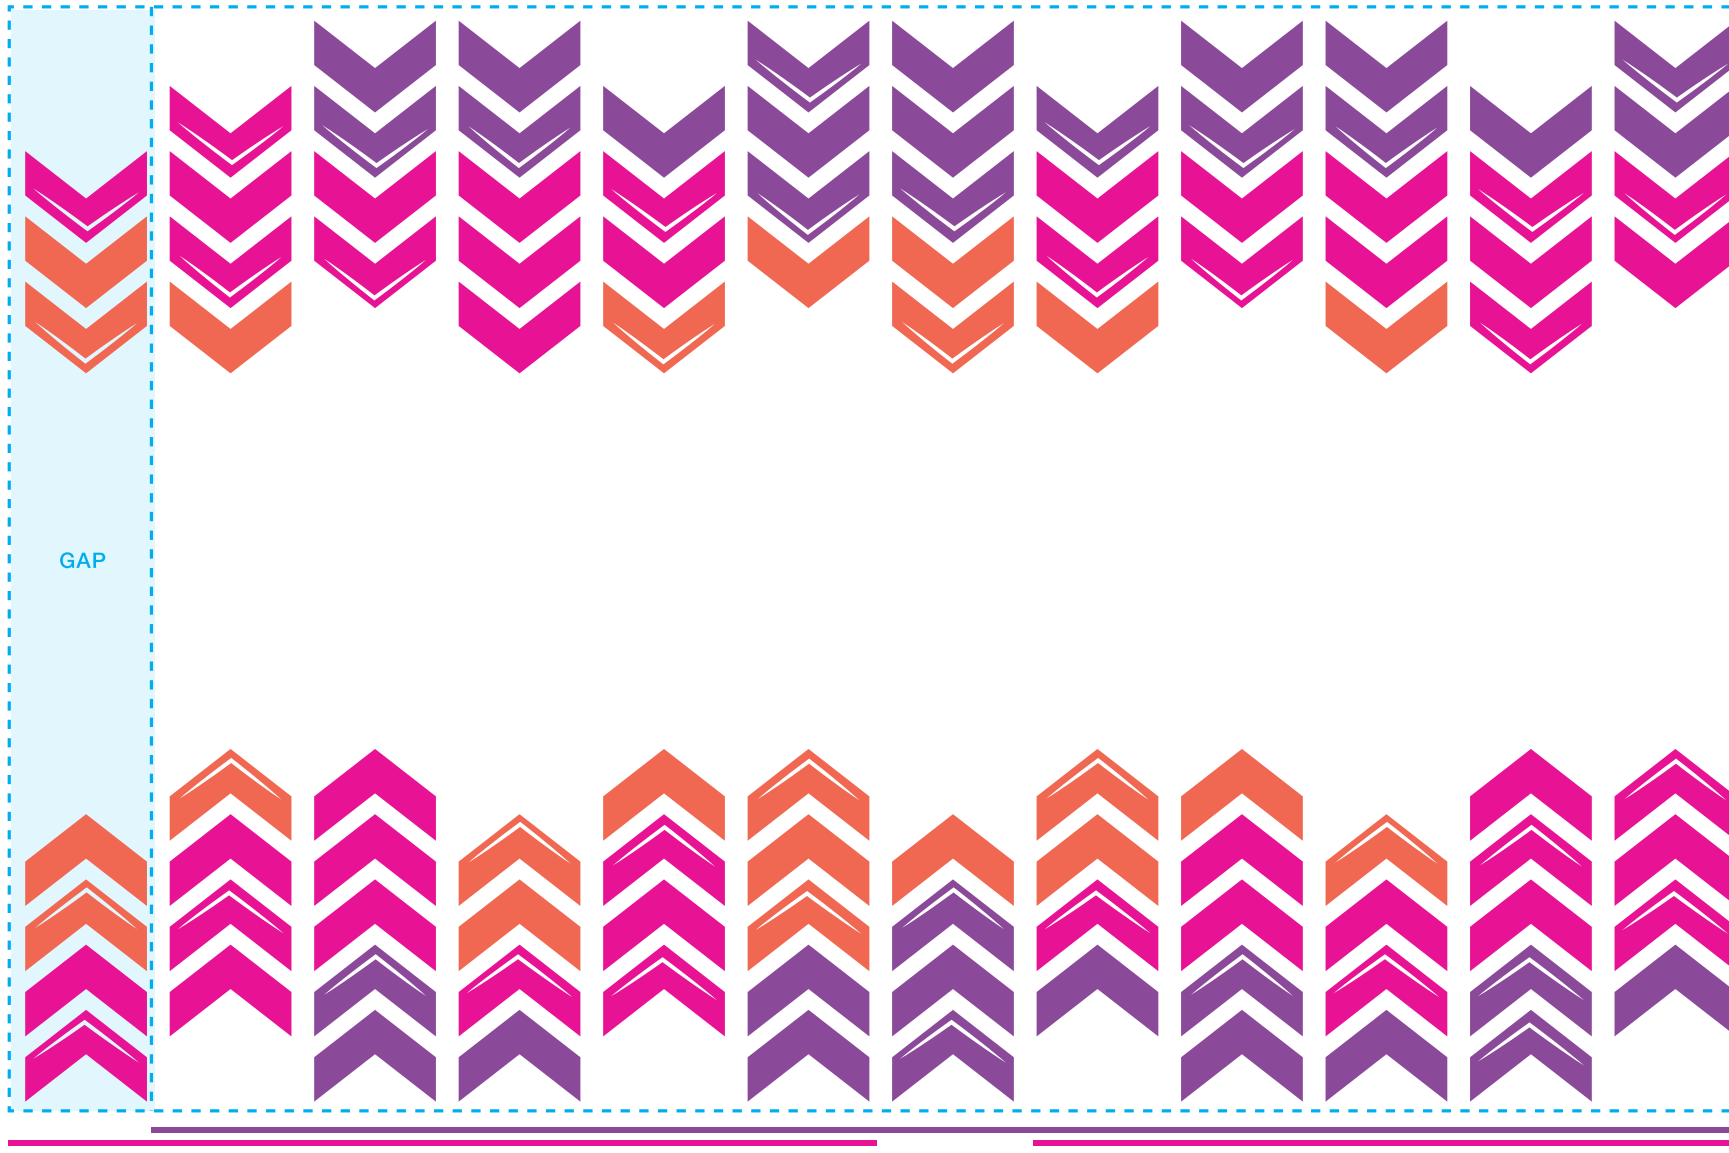

NOT A PROOF
FOR CONCEPT PURPOSES ONLY

BACK

CENTER

FRONT

GAP

-  COLOR #1
PMS 258
-  COLOR #2
RHODAMINE RED
-  COLOR #3
PMS 7416