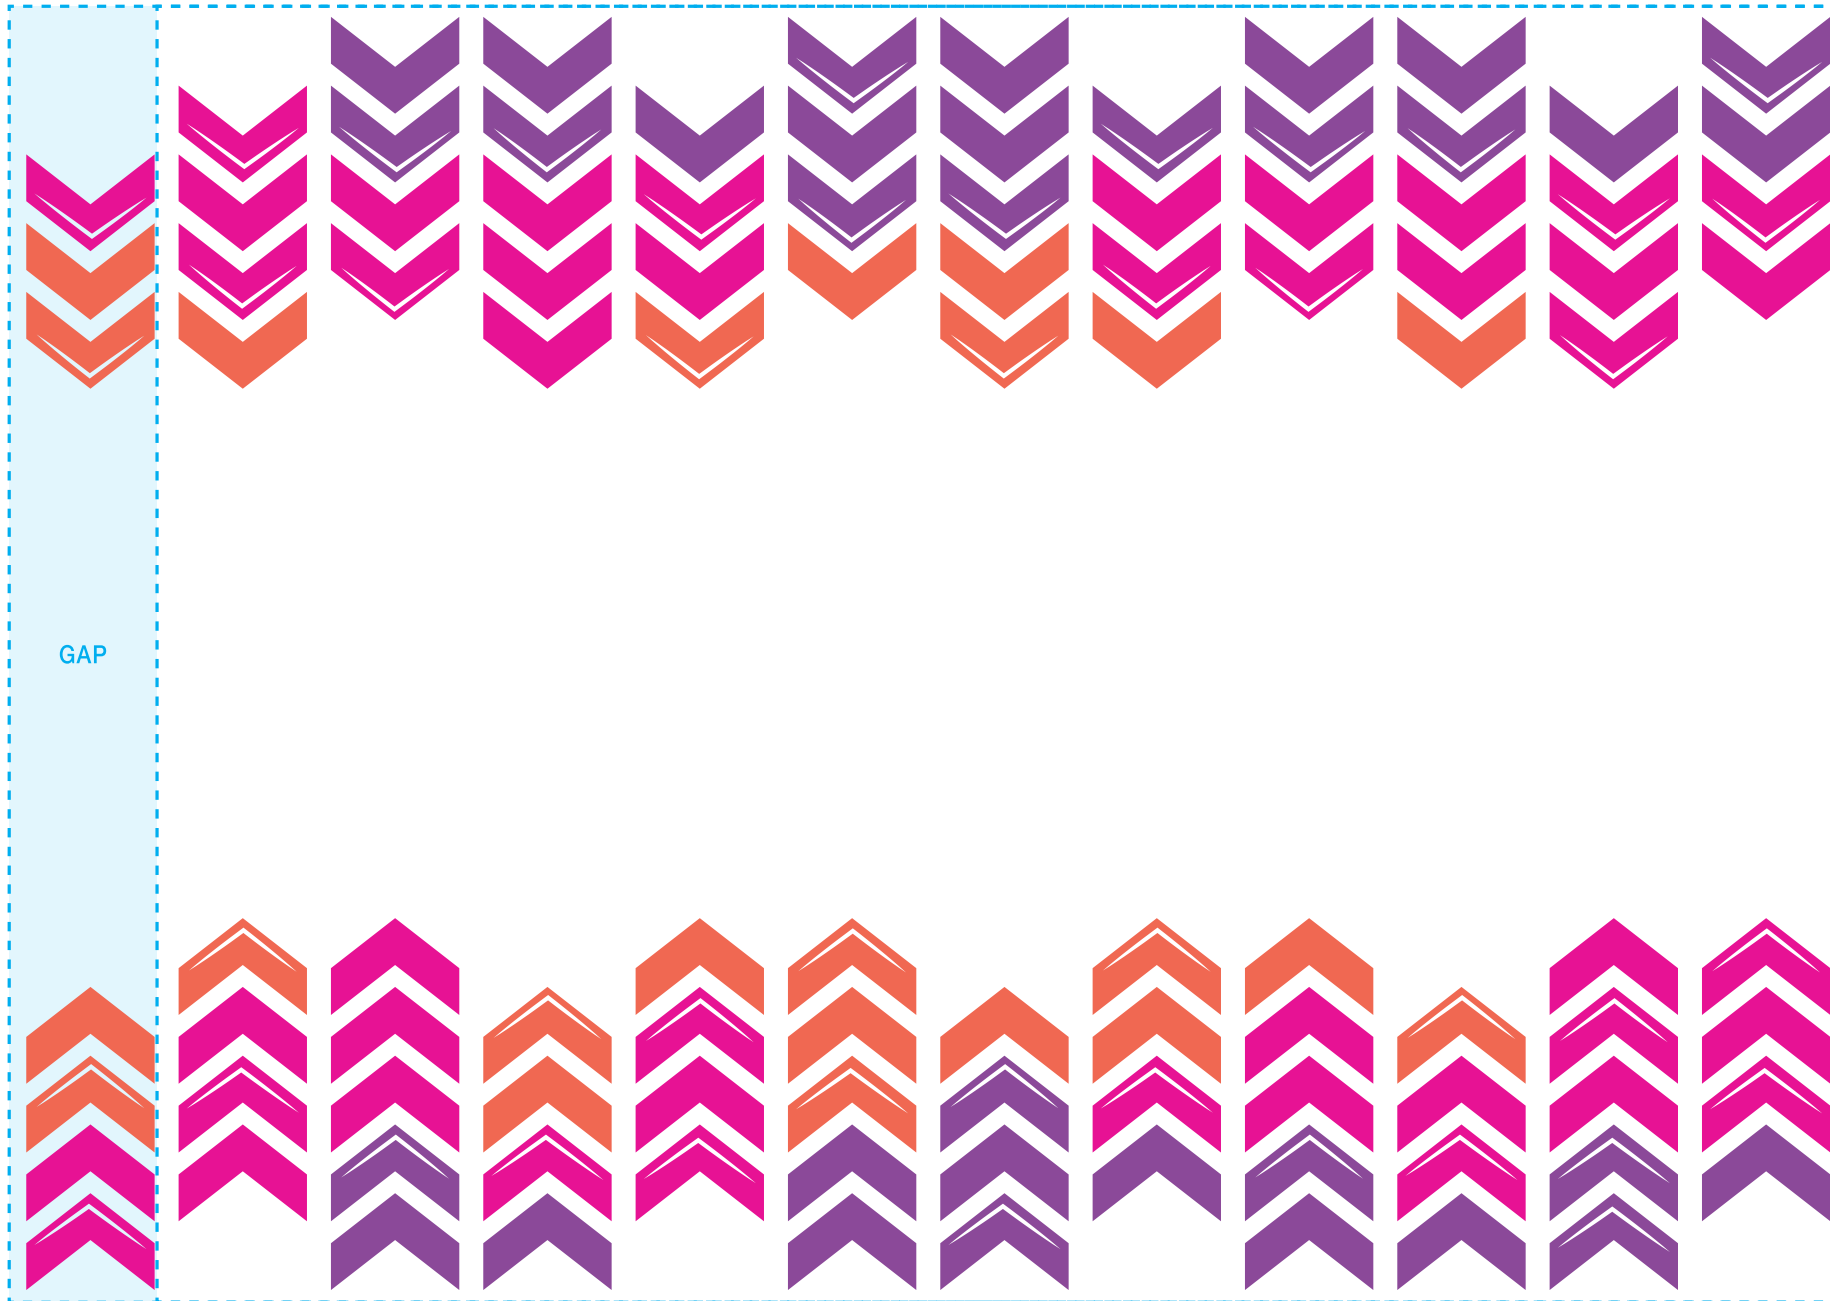

BACK

CENTER

FRONT

NOTES:
imprint will take on texture of
powder coat surface

-  COLOR #1
PMS 258
-  COLOR #2
RHODAMINE RED
-  COLOR #3
PMS 7416