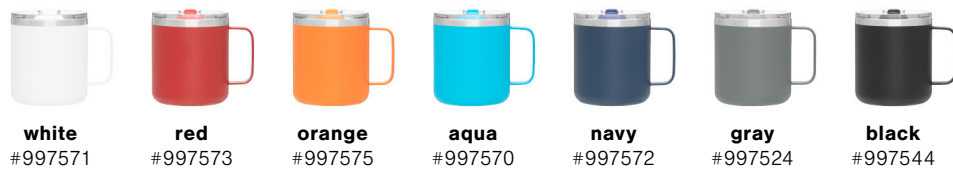

mint
#993515

white
#962271

brick
#962273

canyon
#962255

wheat
#962259

moss
#966501

cloud
#966560

steel blue
#966582

black
#966544

aqua
#993570

navy
#993572

black
#993544

forge
#962279

landfall
#962260

constellation
#962212

slate
#962294

black
#962244

haus 12 oz

cece 12 oz

camper 12 oz

terrain 32 oz

stainless
#968561

white
#968571

navy
#968572

black
#968544

denali 40 oz

white
#945271

forage
#945279

landfall
#945271

constellation
#945212

slate
#945294

black
#945244