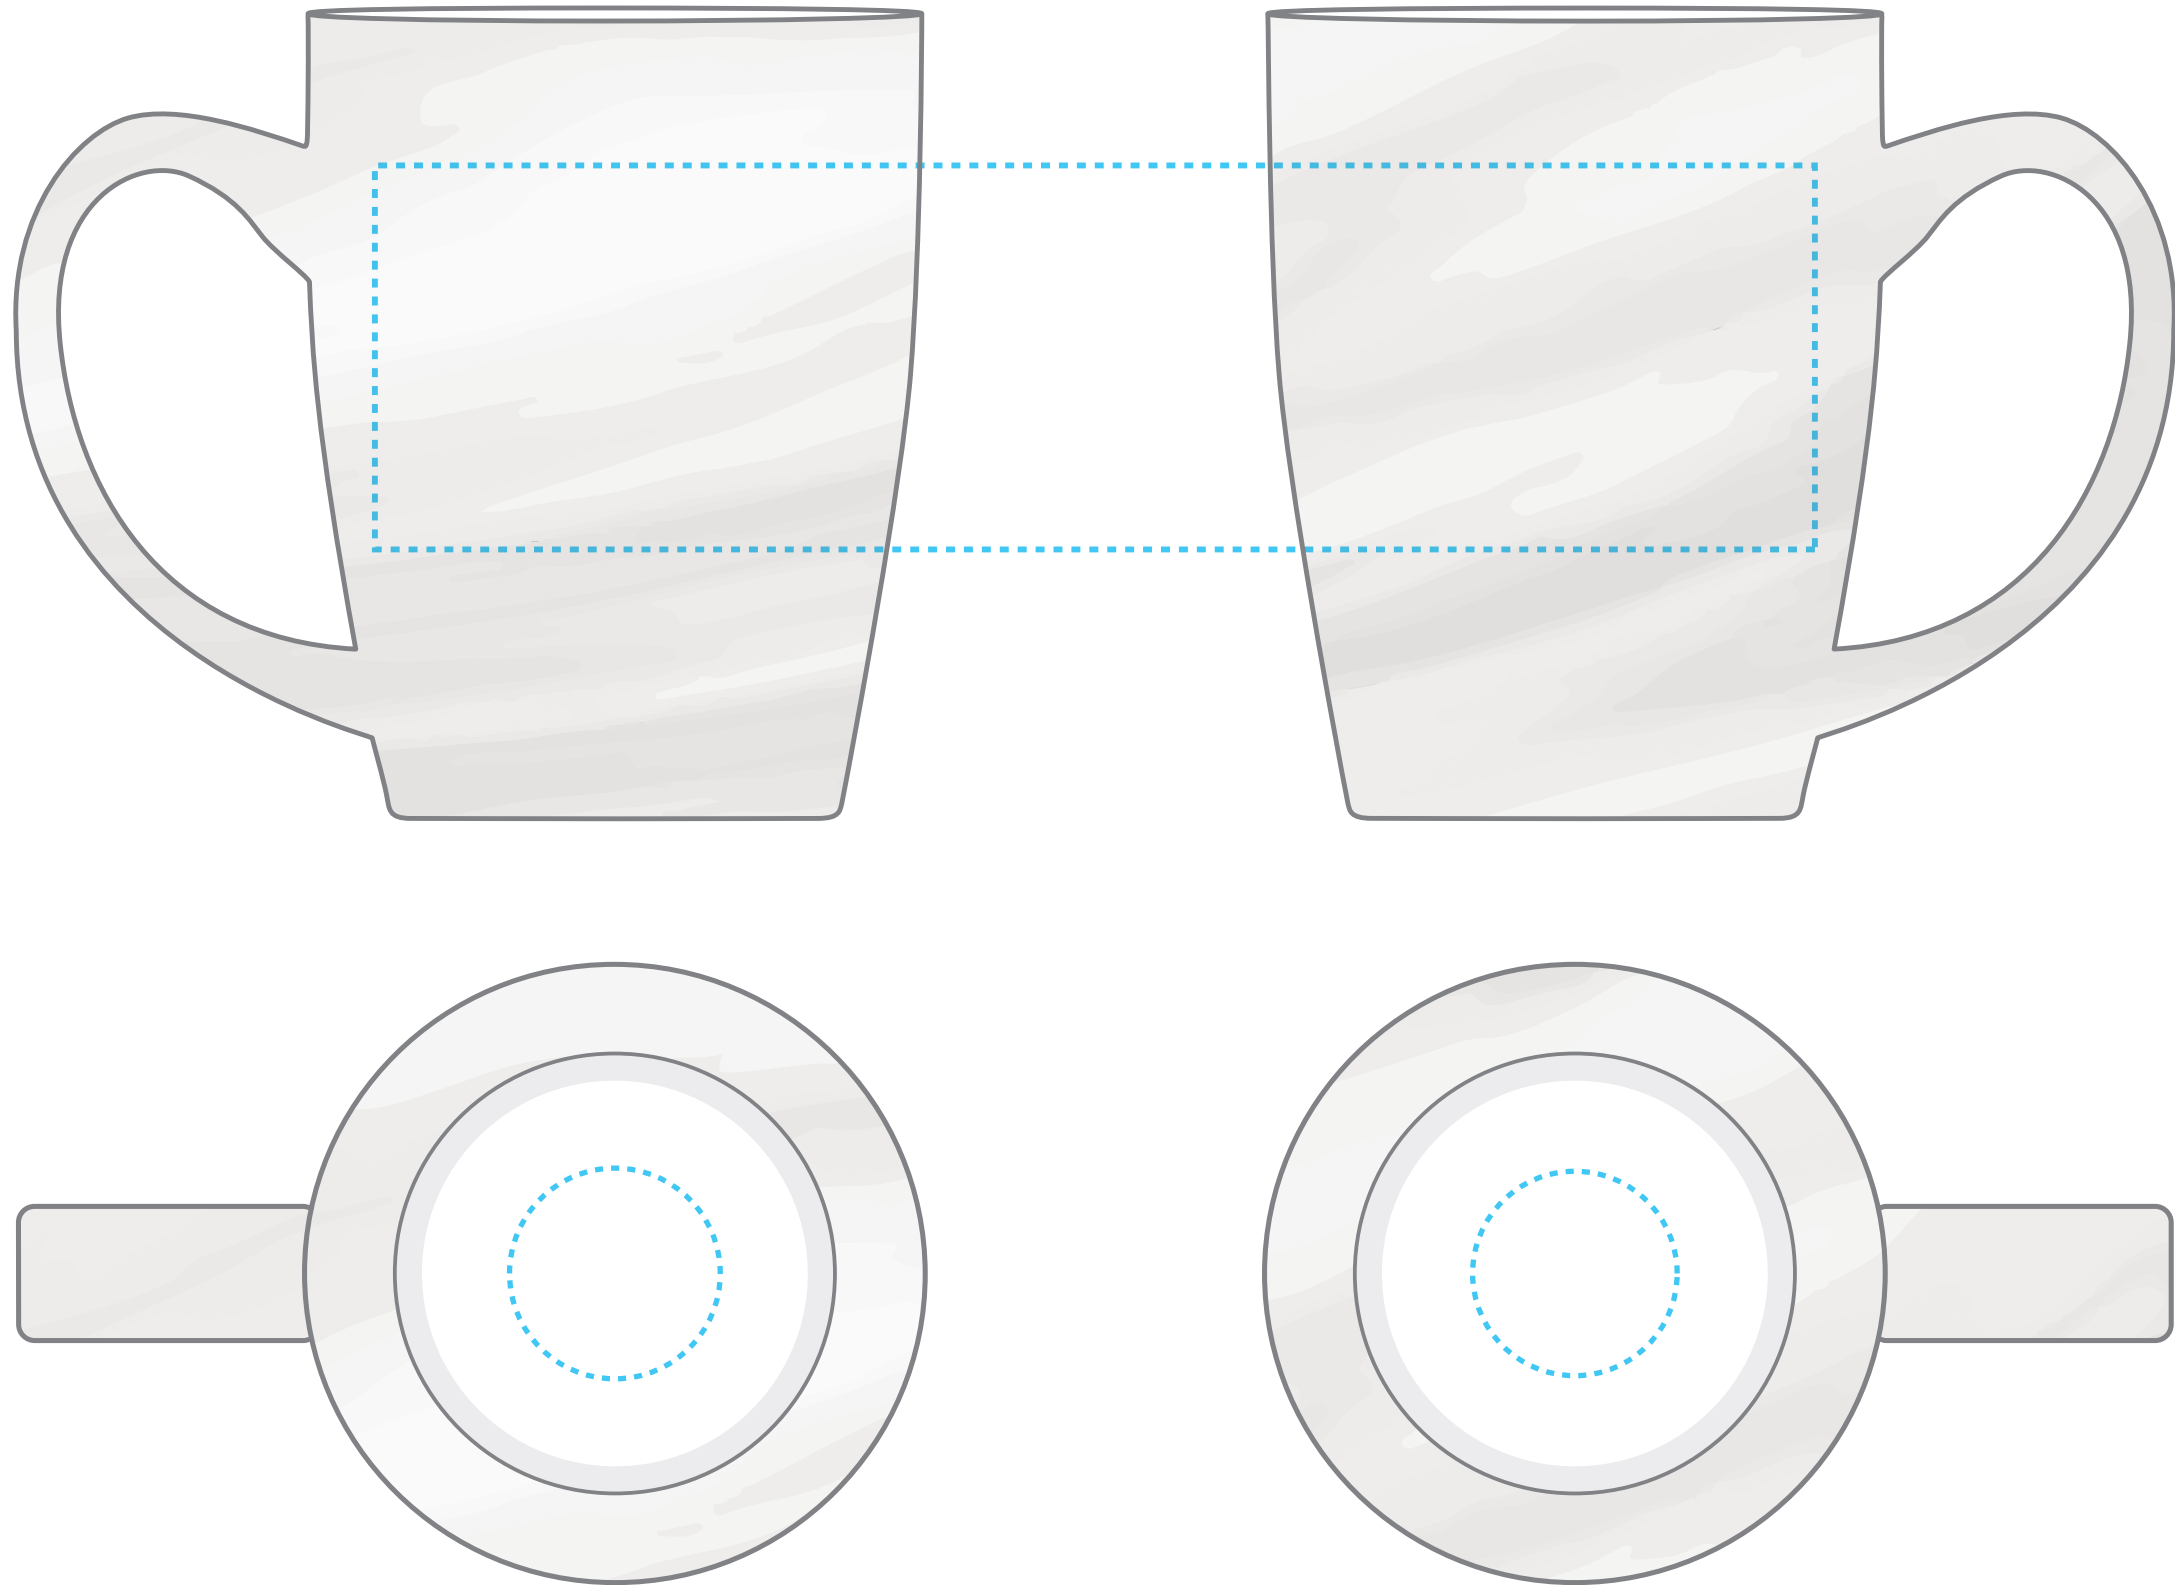

**\*\*CIRCLES AND/OR SQUARES WILL WARP DUE TO THE SHAPE OF THE ITEM\*\***

countour mug - haze

AVAILABLE IMPRINT AREA [DASHED BLUE LINE] = 2" h x 2.5" w x 7.5" wrap    BOTTOM IMPRINT AREA = 1.125" diameter (1 color only)