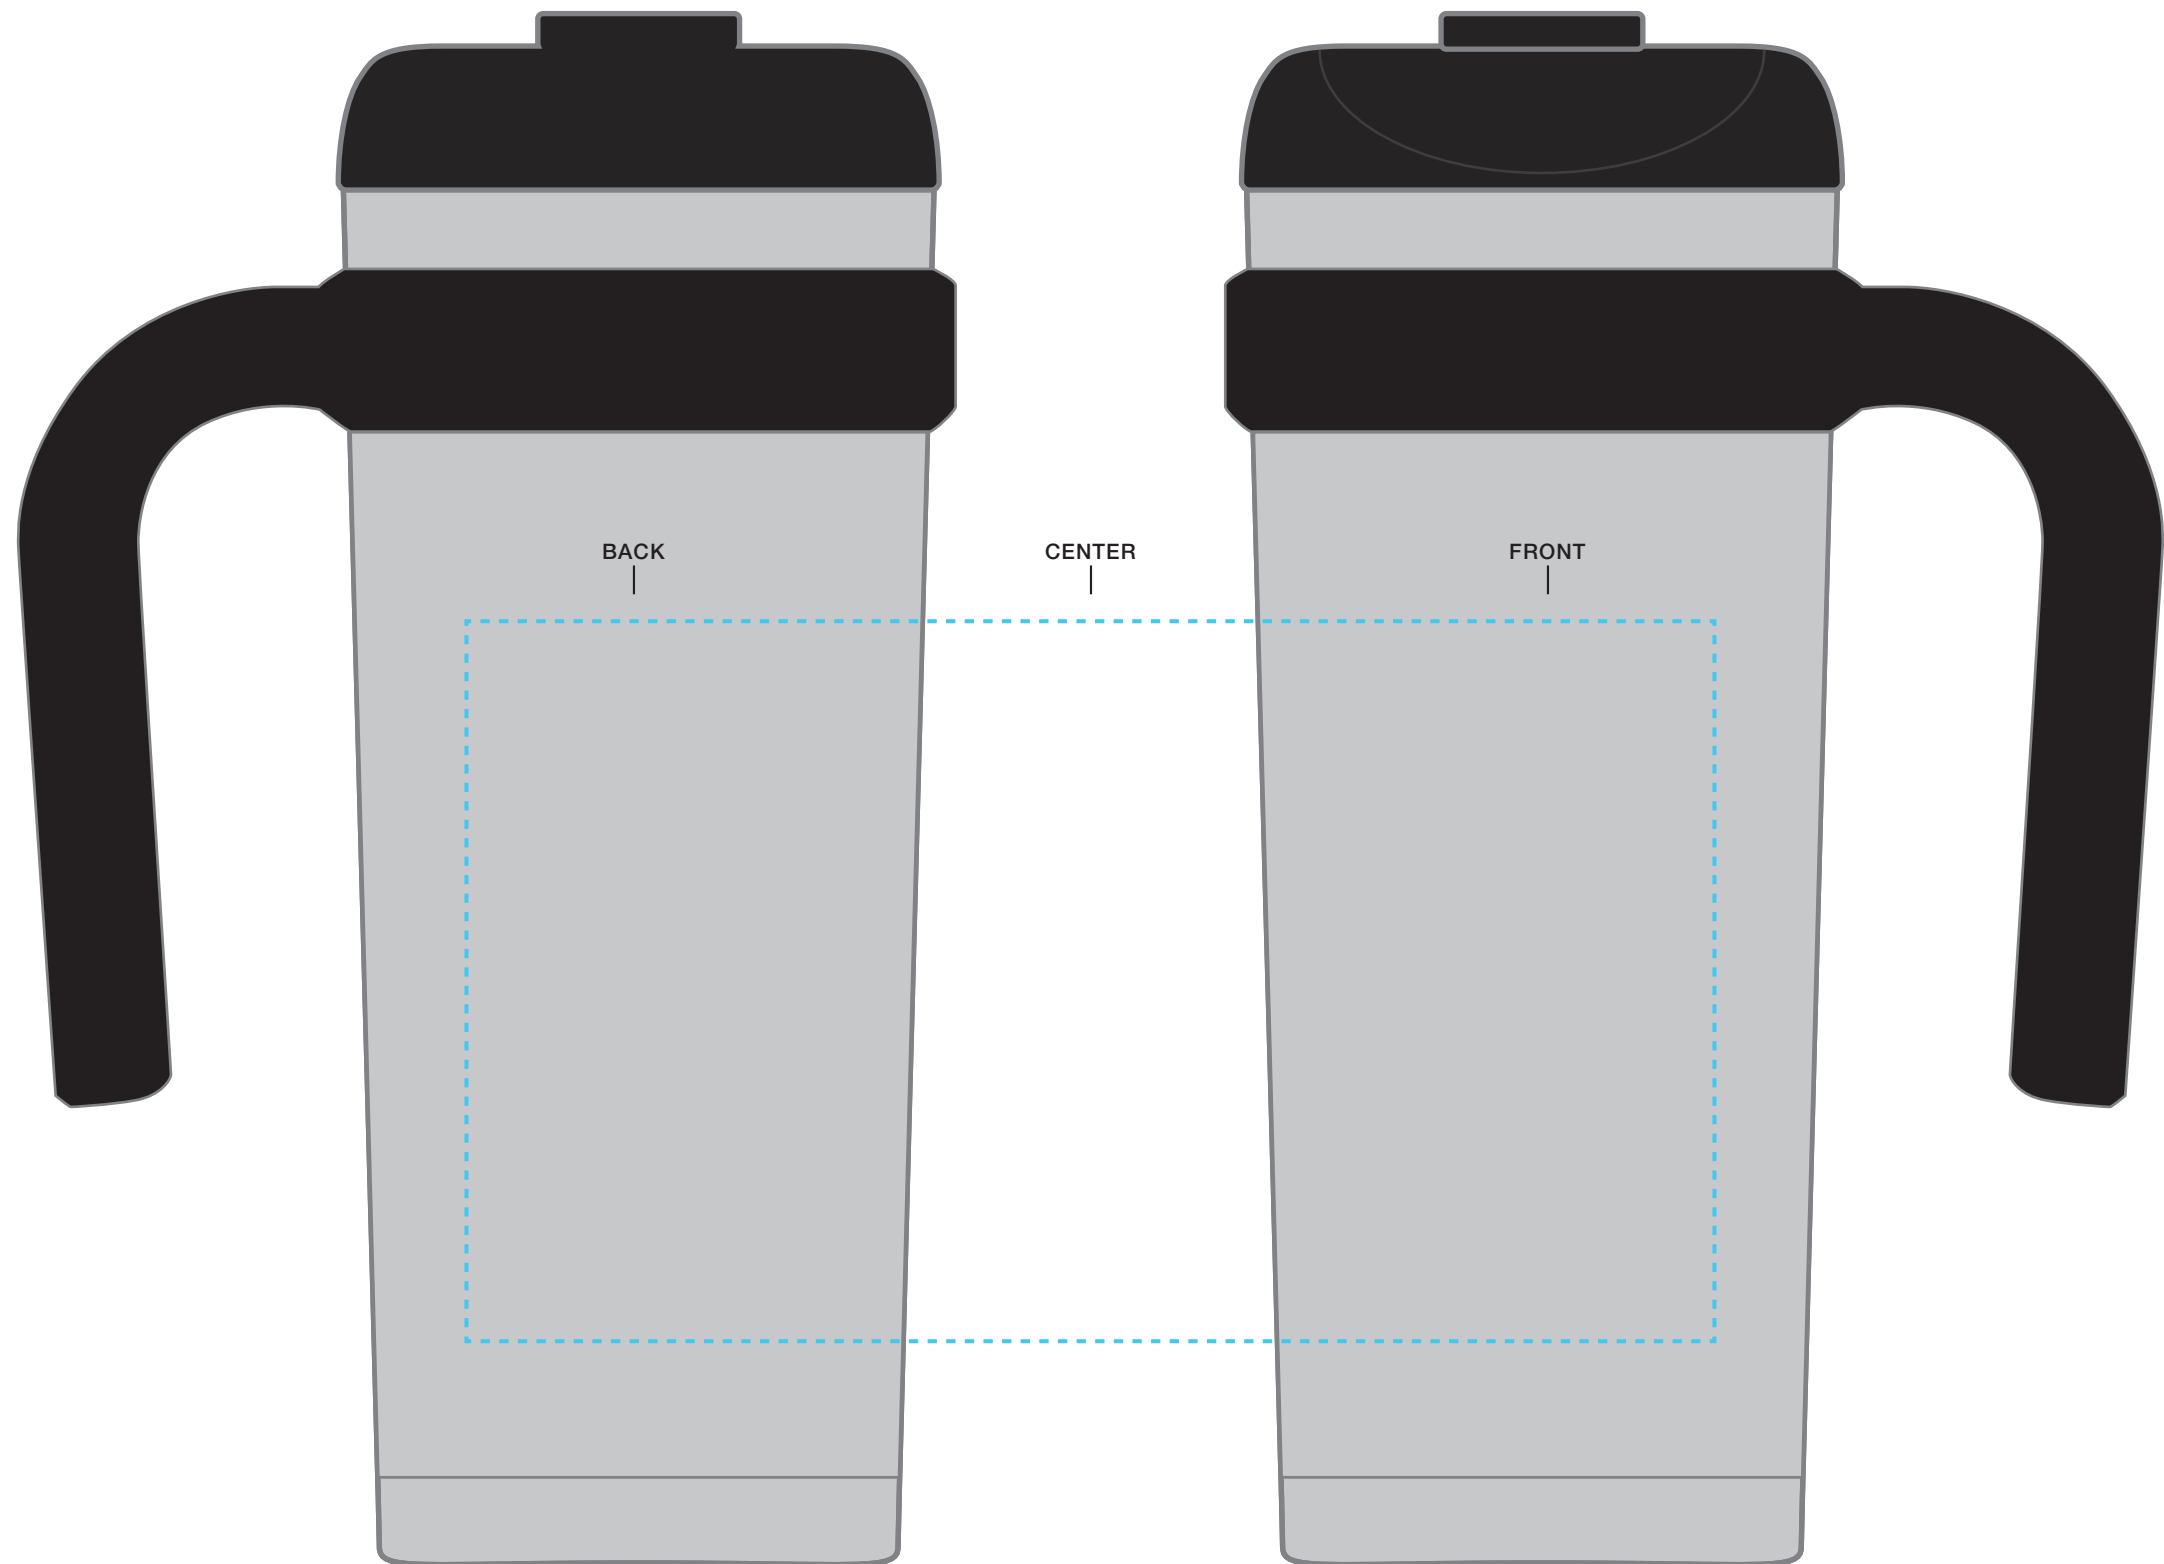

****CIRCLES AND/OR SQUARES WILL WARP DUE TO THE SHAPE OF THE ITEM****

h2go® echo
AVAILABLE IMPRINT AREA [DASHED BLUE LINE] = 3.75" h x 2.5" w x 6.5" wrap

**NOT A PROOF
FOR CONCEPT PURPOSES ONLY**
PLEASE DESIGNATE PMS# TO CORRESPONDING COLOR #
PLEASE USE PMS COLORS AND OUTLINE ANY FONTS
BEFORE SENDING WITH YOUR ORDER