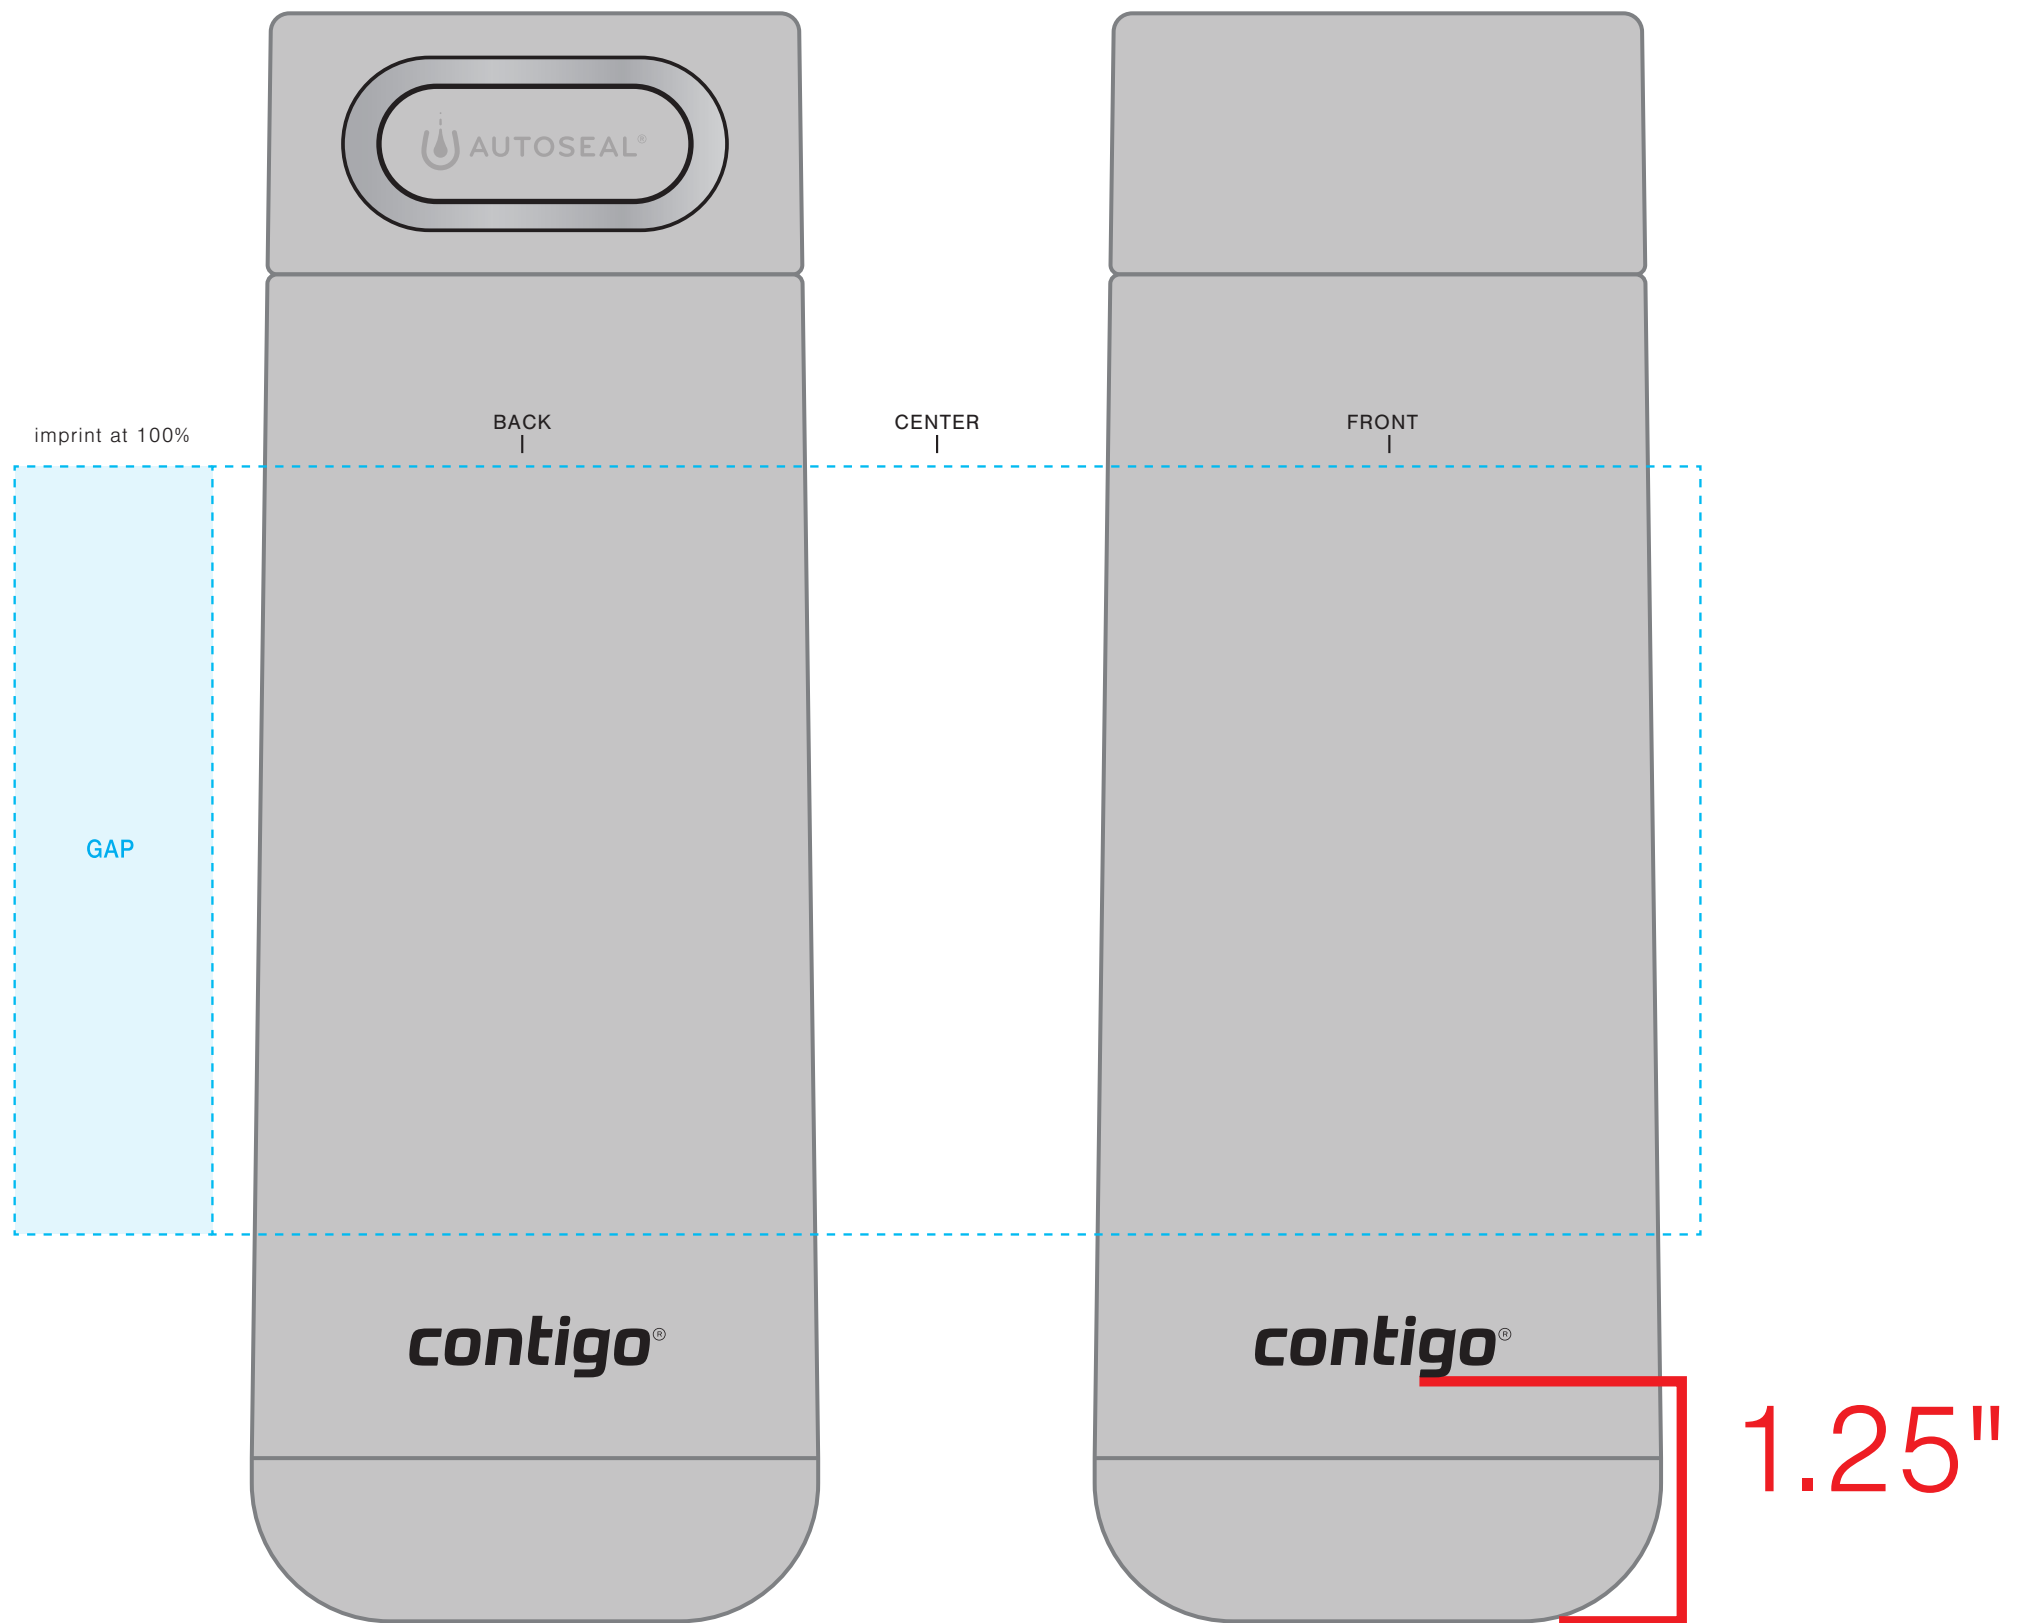

**CONTIGO LOGOS PRINT 1.25" FROM BOTTOM**  
**\*CONTIGO LOGOS WILL BE PRINTED A COLOR FROM WITHIN ARTWORK\***

contigo luxe  
AVAILABLE IMPRINT AREA [DASHED BLUE LINE] = 4" h x 2.5" w x 7.75" wrap  
[ 8.78" full wrap when printing more than one imprint color ]