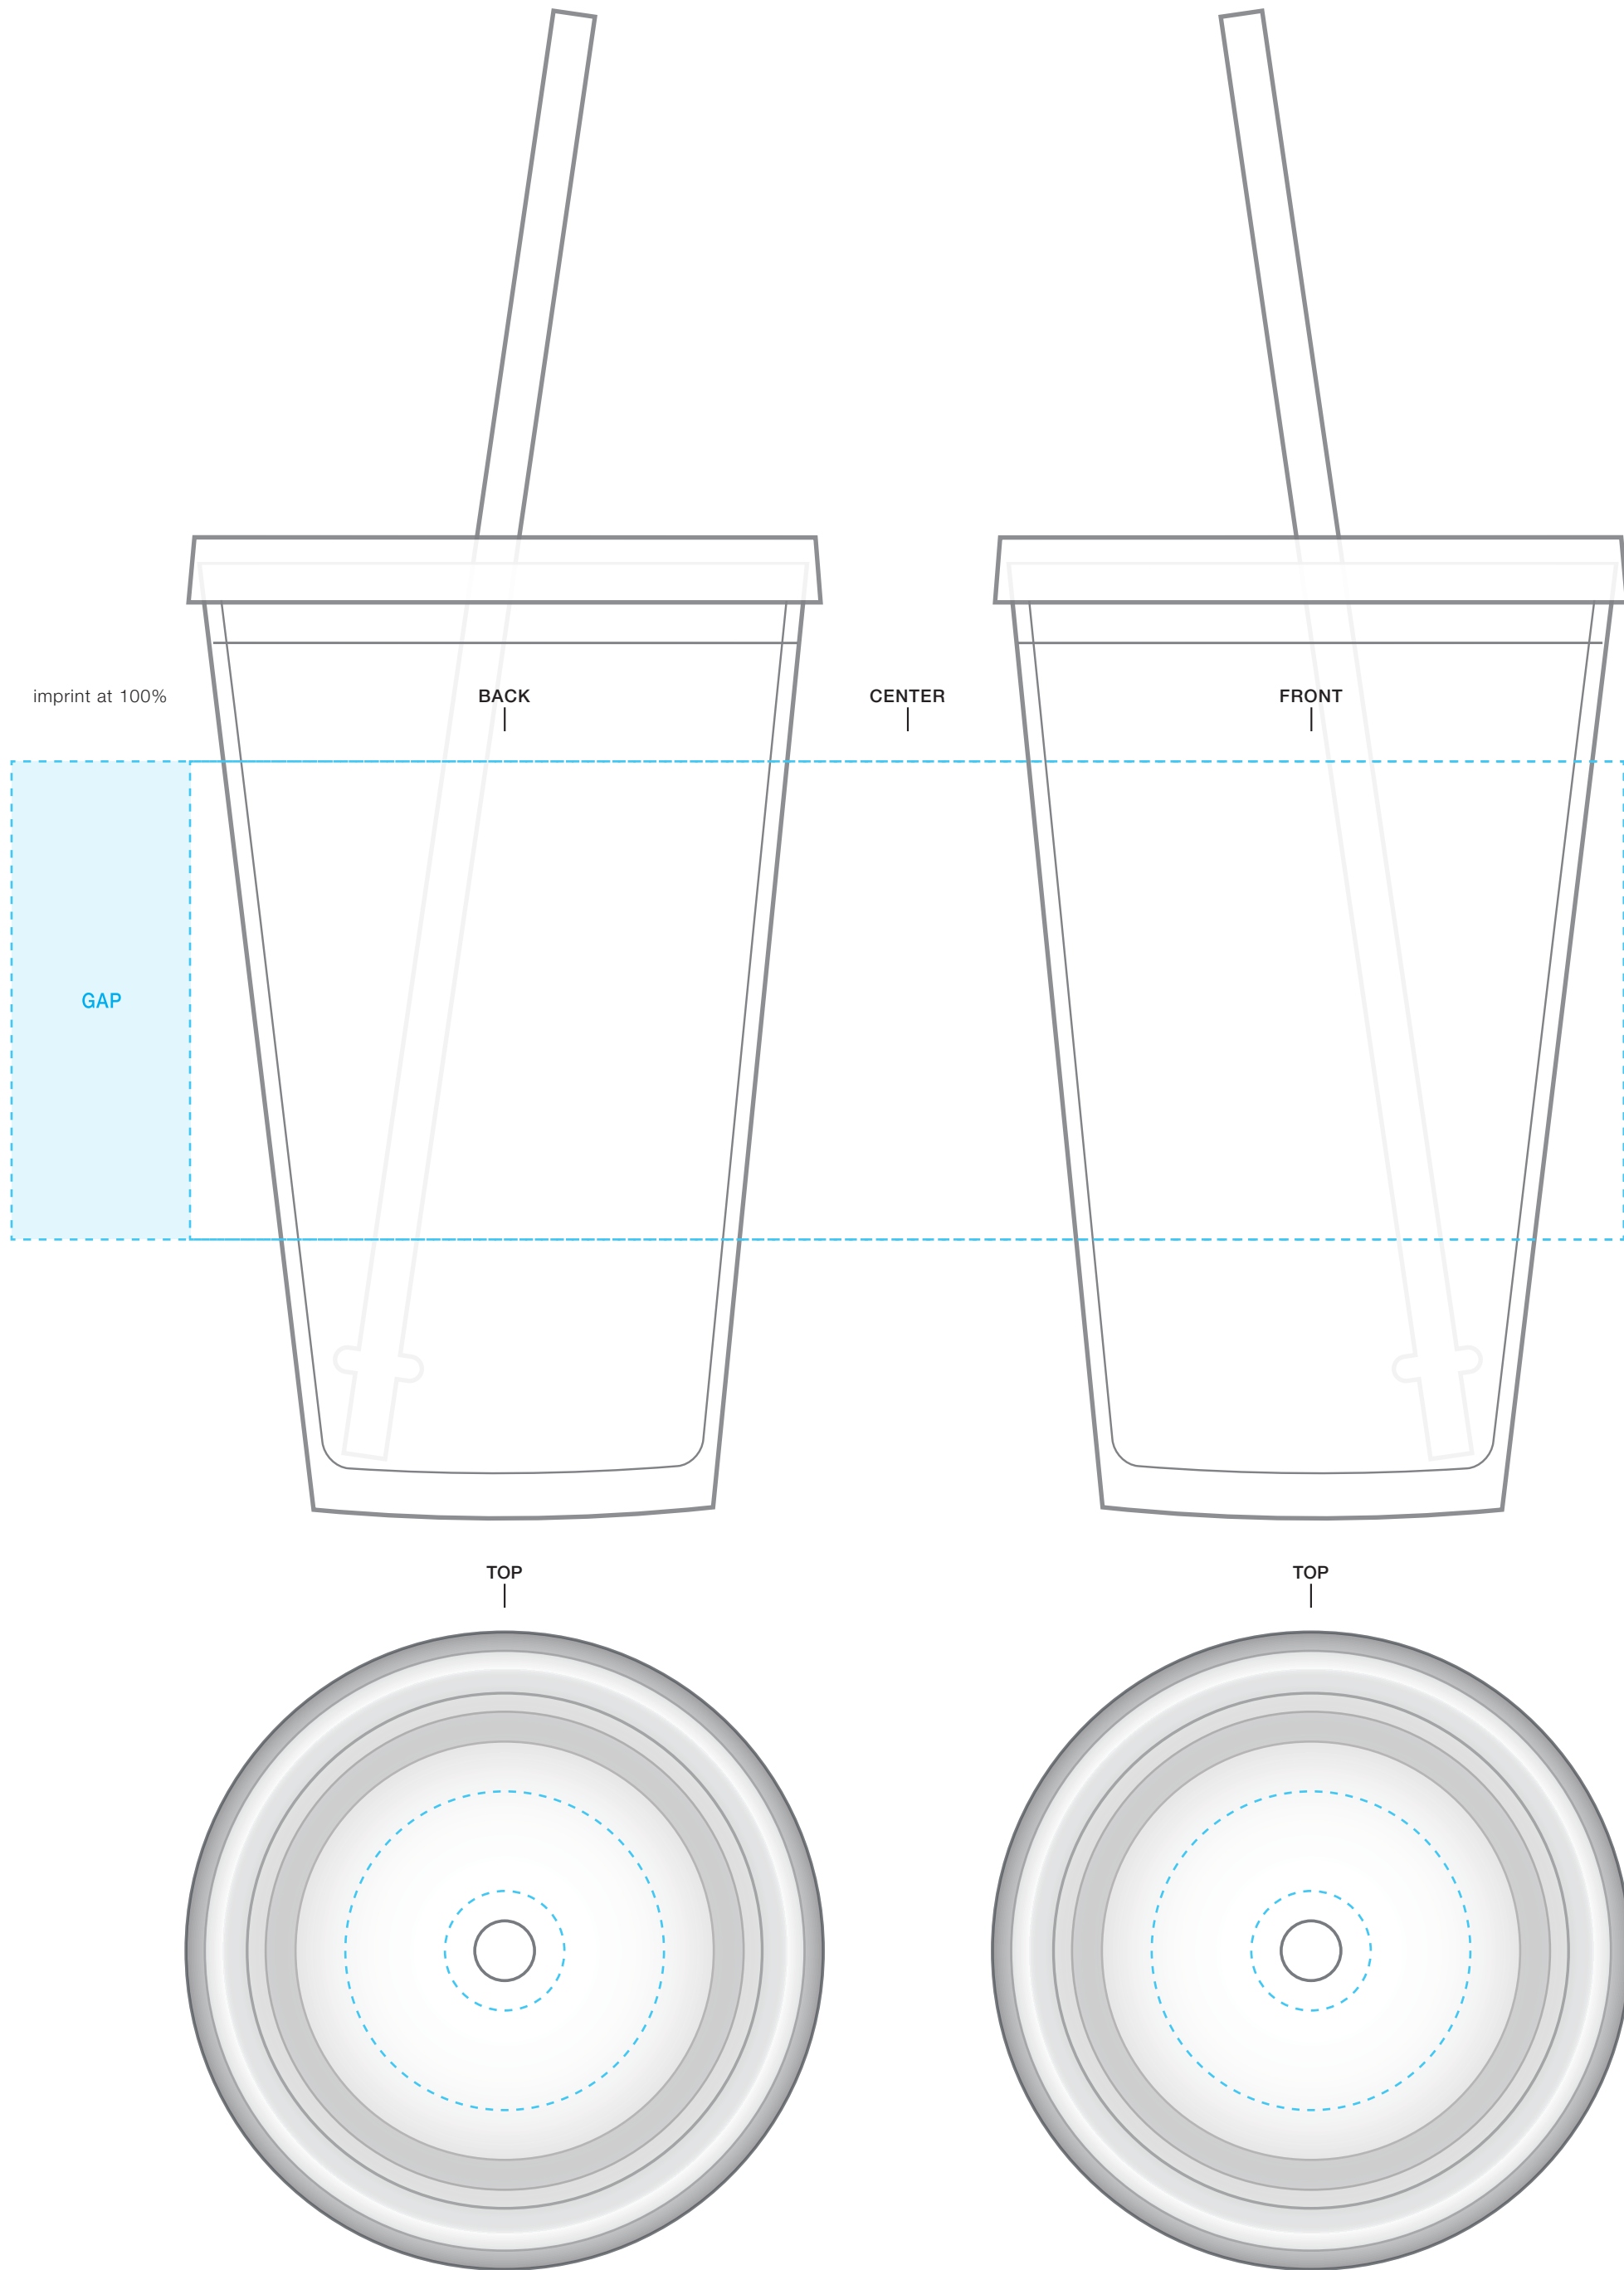

****CIRCLES/SQUARES WILL WARP ON TAPERED ITEM****

16 oz spirit

AVAILABLE IMPRINT AREA [DASHED BLUE LINE] = 3" h x 3.25" w x 9" wrap
[10.12" full wrap when printing more than one imprint color]

LID IMPRINT AREA = 2" diameter - 0.75" hole