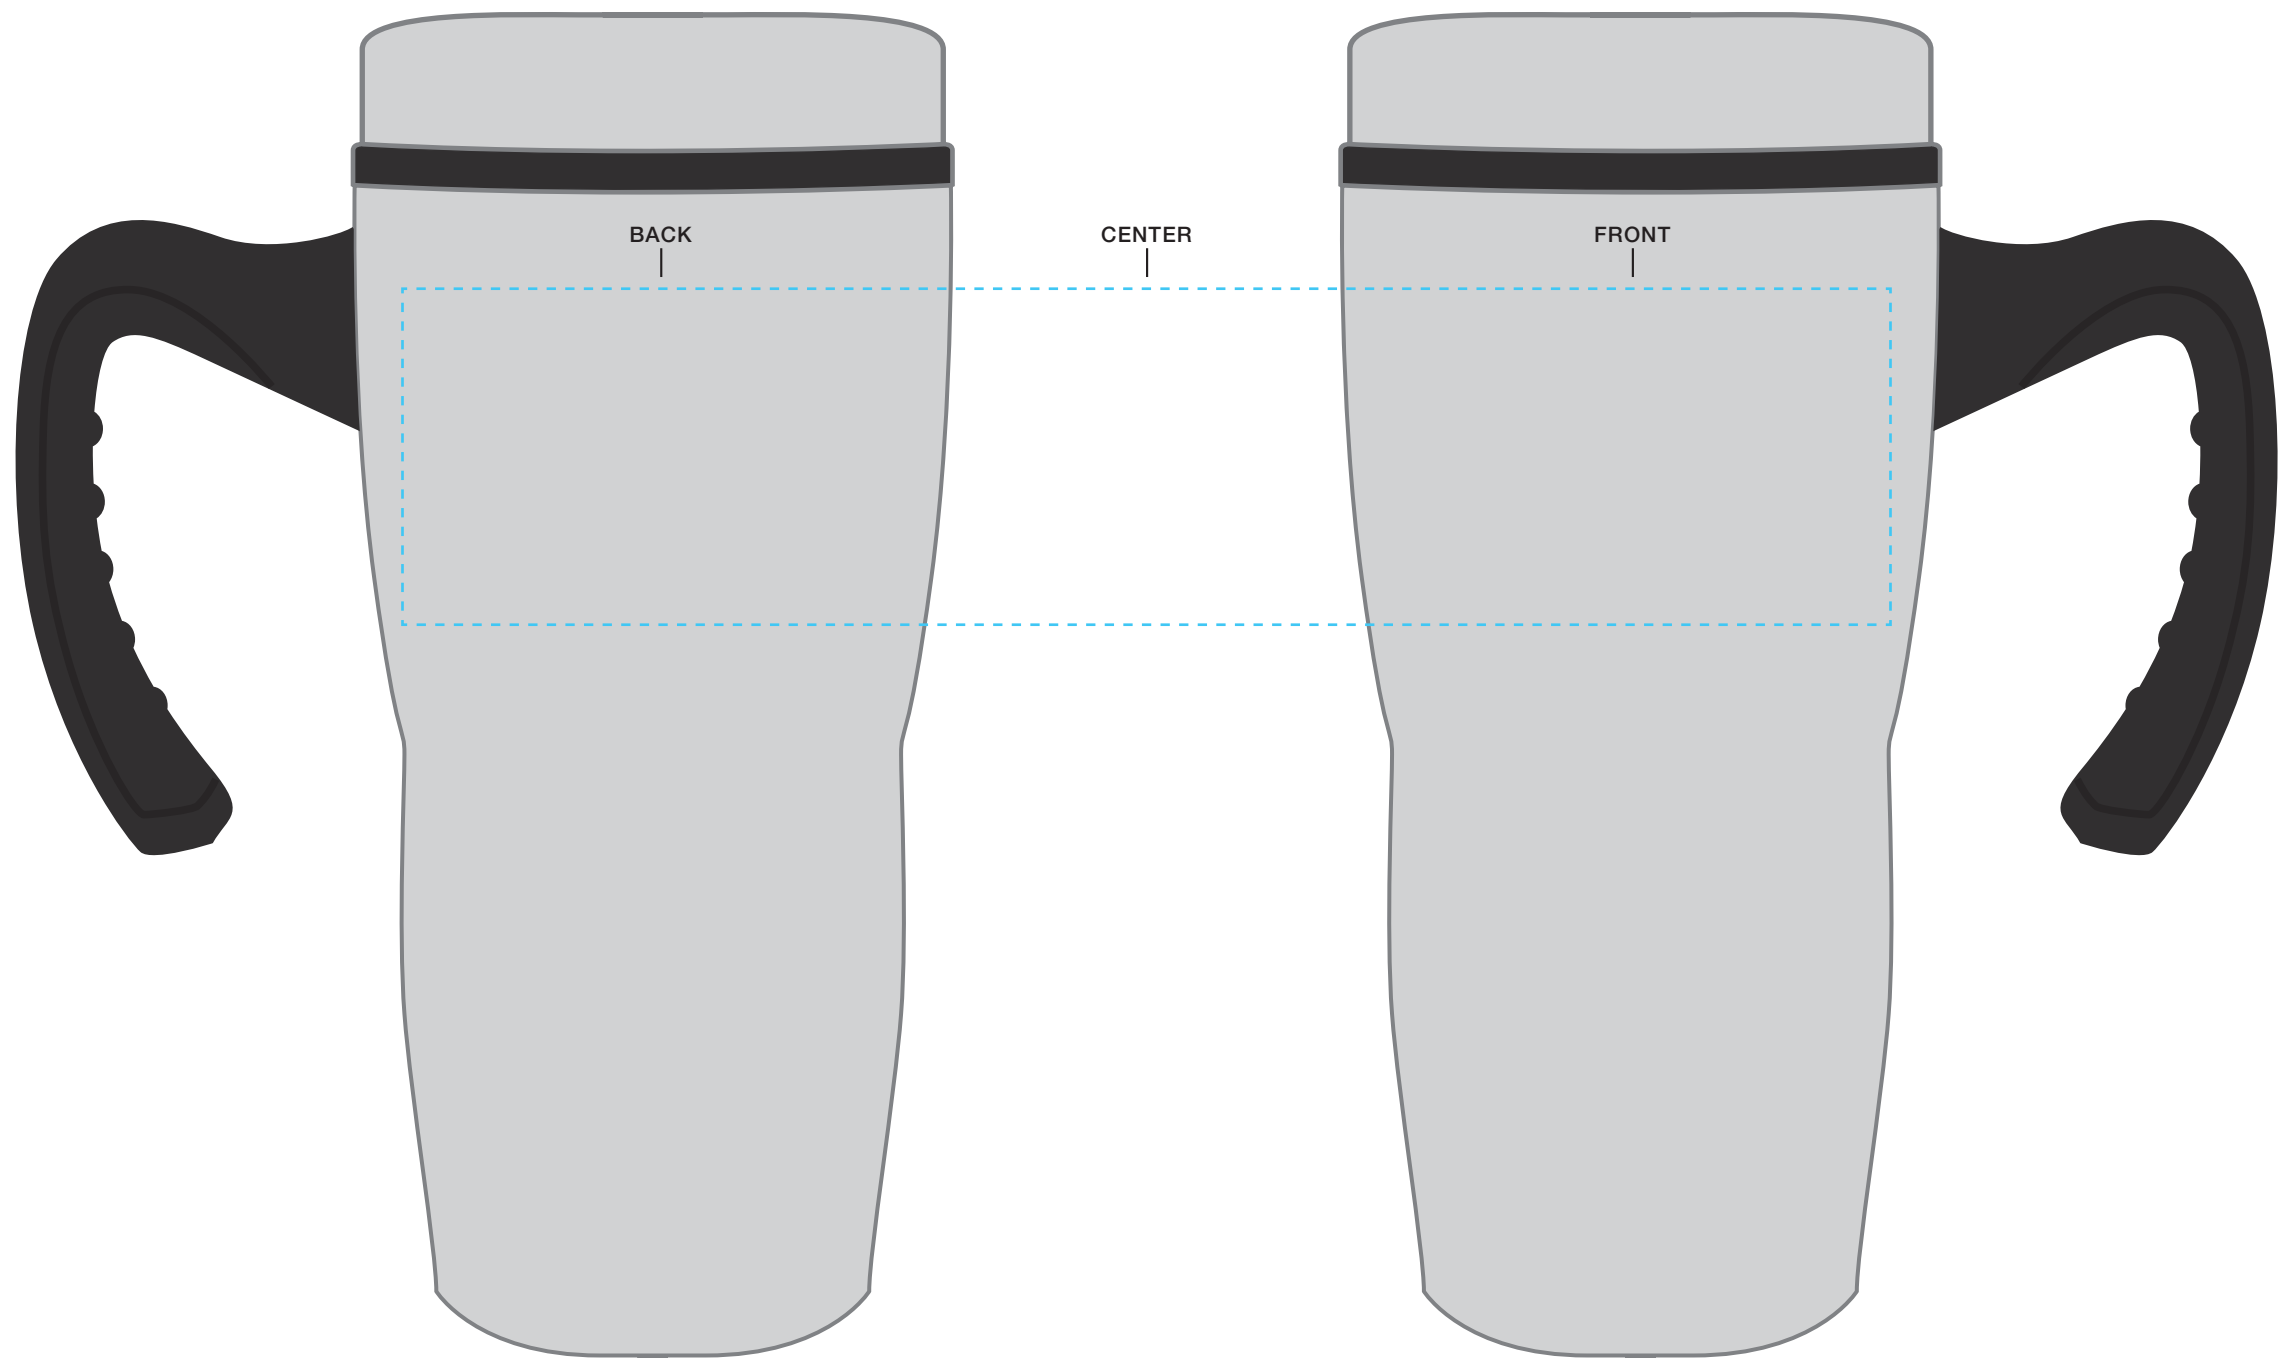

****CIRCLES/SQUARES WILL WARP ON TAPERED ITEM****

stealth mug
AVAILABLE IMPRINT AREA [DASHED BLUE LINE] = 1.75" h x 2.75" w x 7.75" wrap

**NOT A PROOF
FOR CONCEPT PURPOSES ONLY**
PLEASE DESIGNATE PMS# TO CORRESPONDING COLOR #
PLEASE USE PMS COLORS AND OUTLINE ANY FONTS
BEFORE SENDING WITH YOUR ORDER