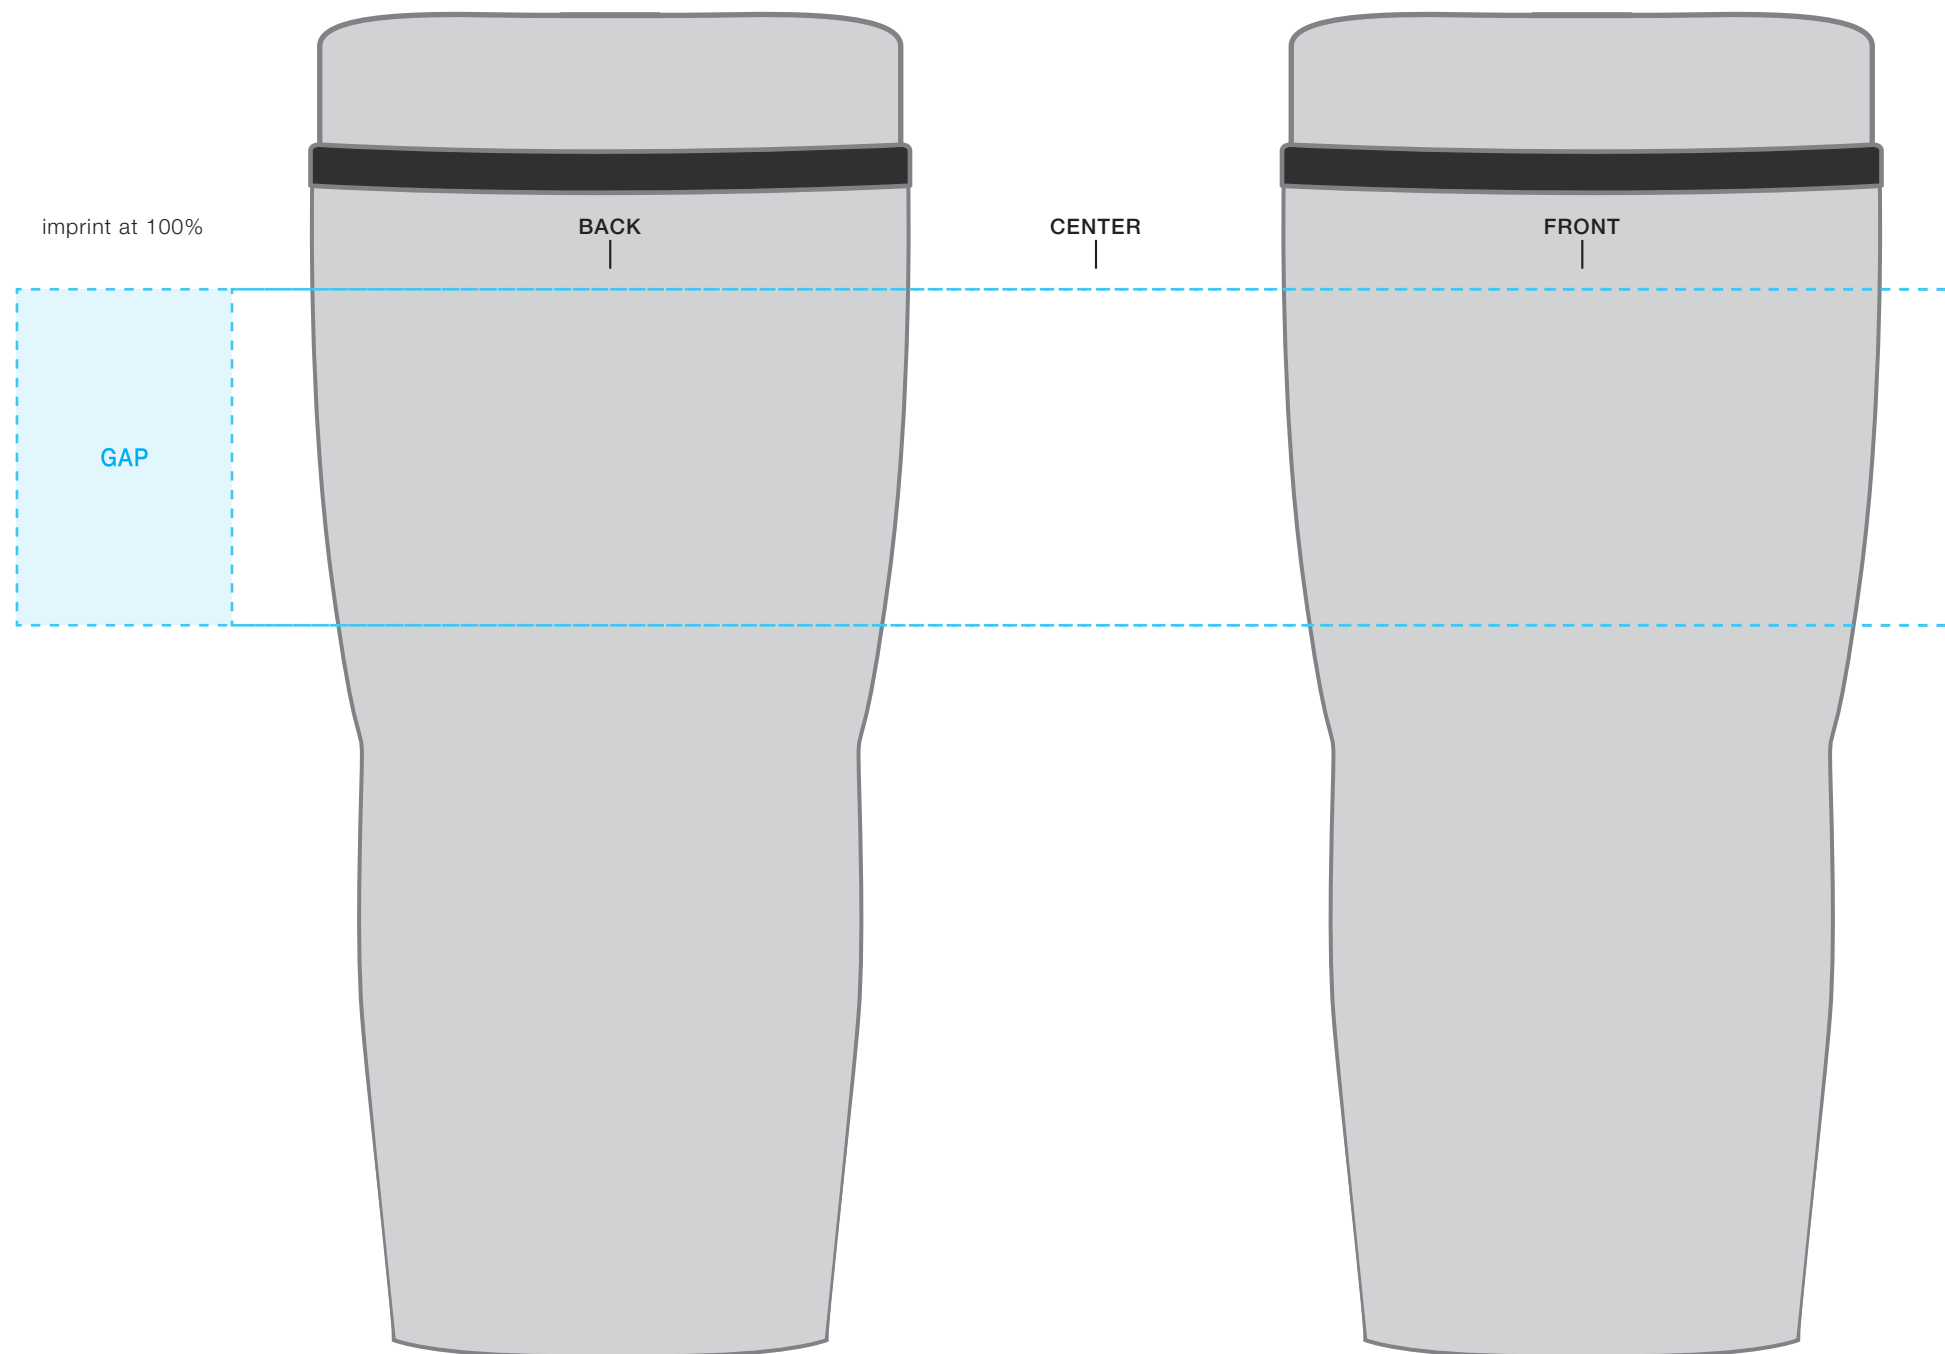

****CIRCLES/SQUARES WILL WARP ON TAPERED ITEM****

stealth tumbler
AVAILABLE IMPRINT AREA [DASHED BLUE LINE] = 1.75" h x 2.75" w x 9" wrap
[10.12" full wrap when printing more than one imprint color]

**NOT A PROOF
FOR CONCEPT PURPOSES ONLY**
PLEASE DESIGNATE PMS# TO CORRESPONDING COLOR #
PLEASE USE PMS COLORS AND OUTLINE ANY FONTS
BEFORE SENDING WITH YOUR ORDER