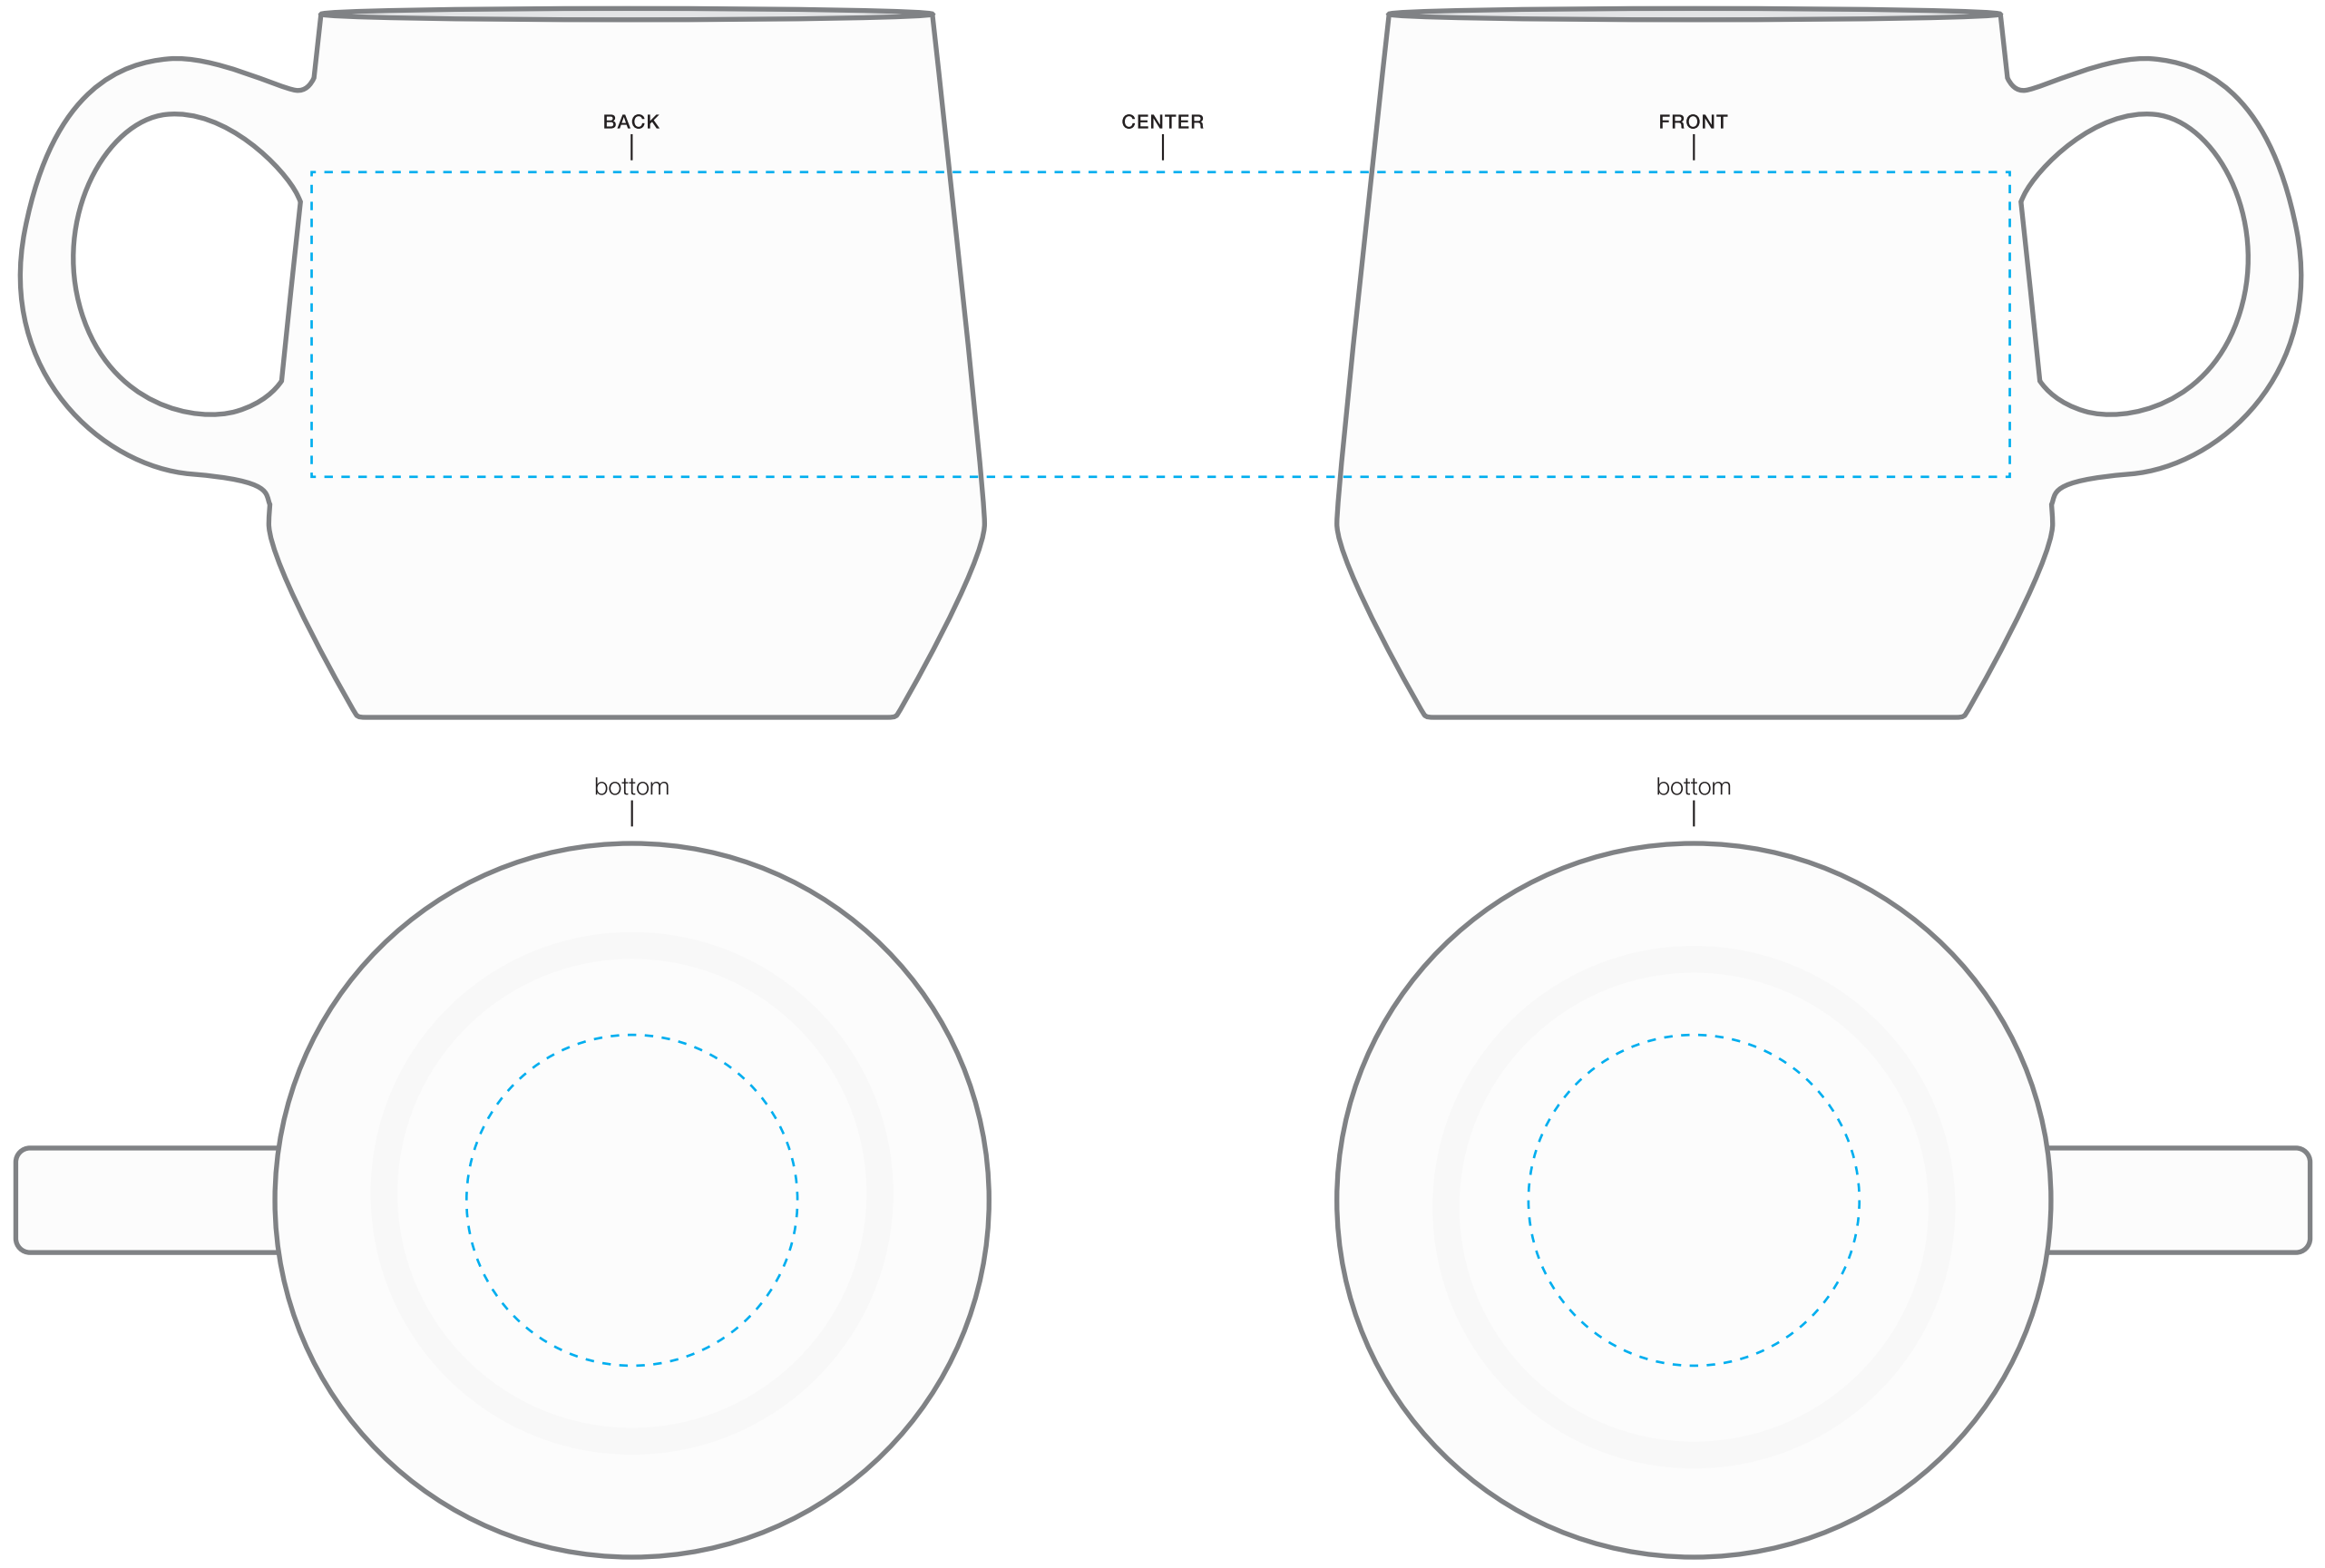

**\*\*CIRCLES/SQUARES WILL WARP ON TAPERED ITEM\*\***

verona  
AVAILABLE IMPRINT AREA [DASHED BLUE LINE] = 1.75" h x 3.25" w x 9.75" wrap    BOTTOM IMPRINT AREA = 1.9" diameter

**NOT A PROOF  
FOR CONCEPT PURPOSES ONLY**  
PLEASE DESIGNATE PMS# TO CORRESPONDING COLOR #  
PLEASE USE PMS COLORS AND OUTLINE ANY FONTS  
BEFORE SENDING WITH YOUR ORDER