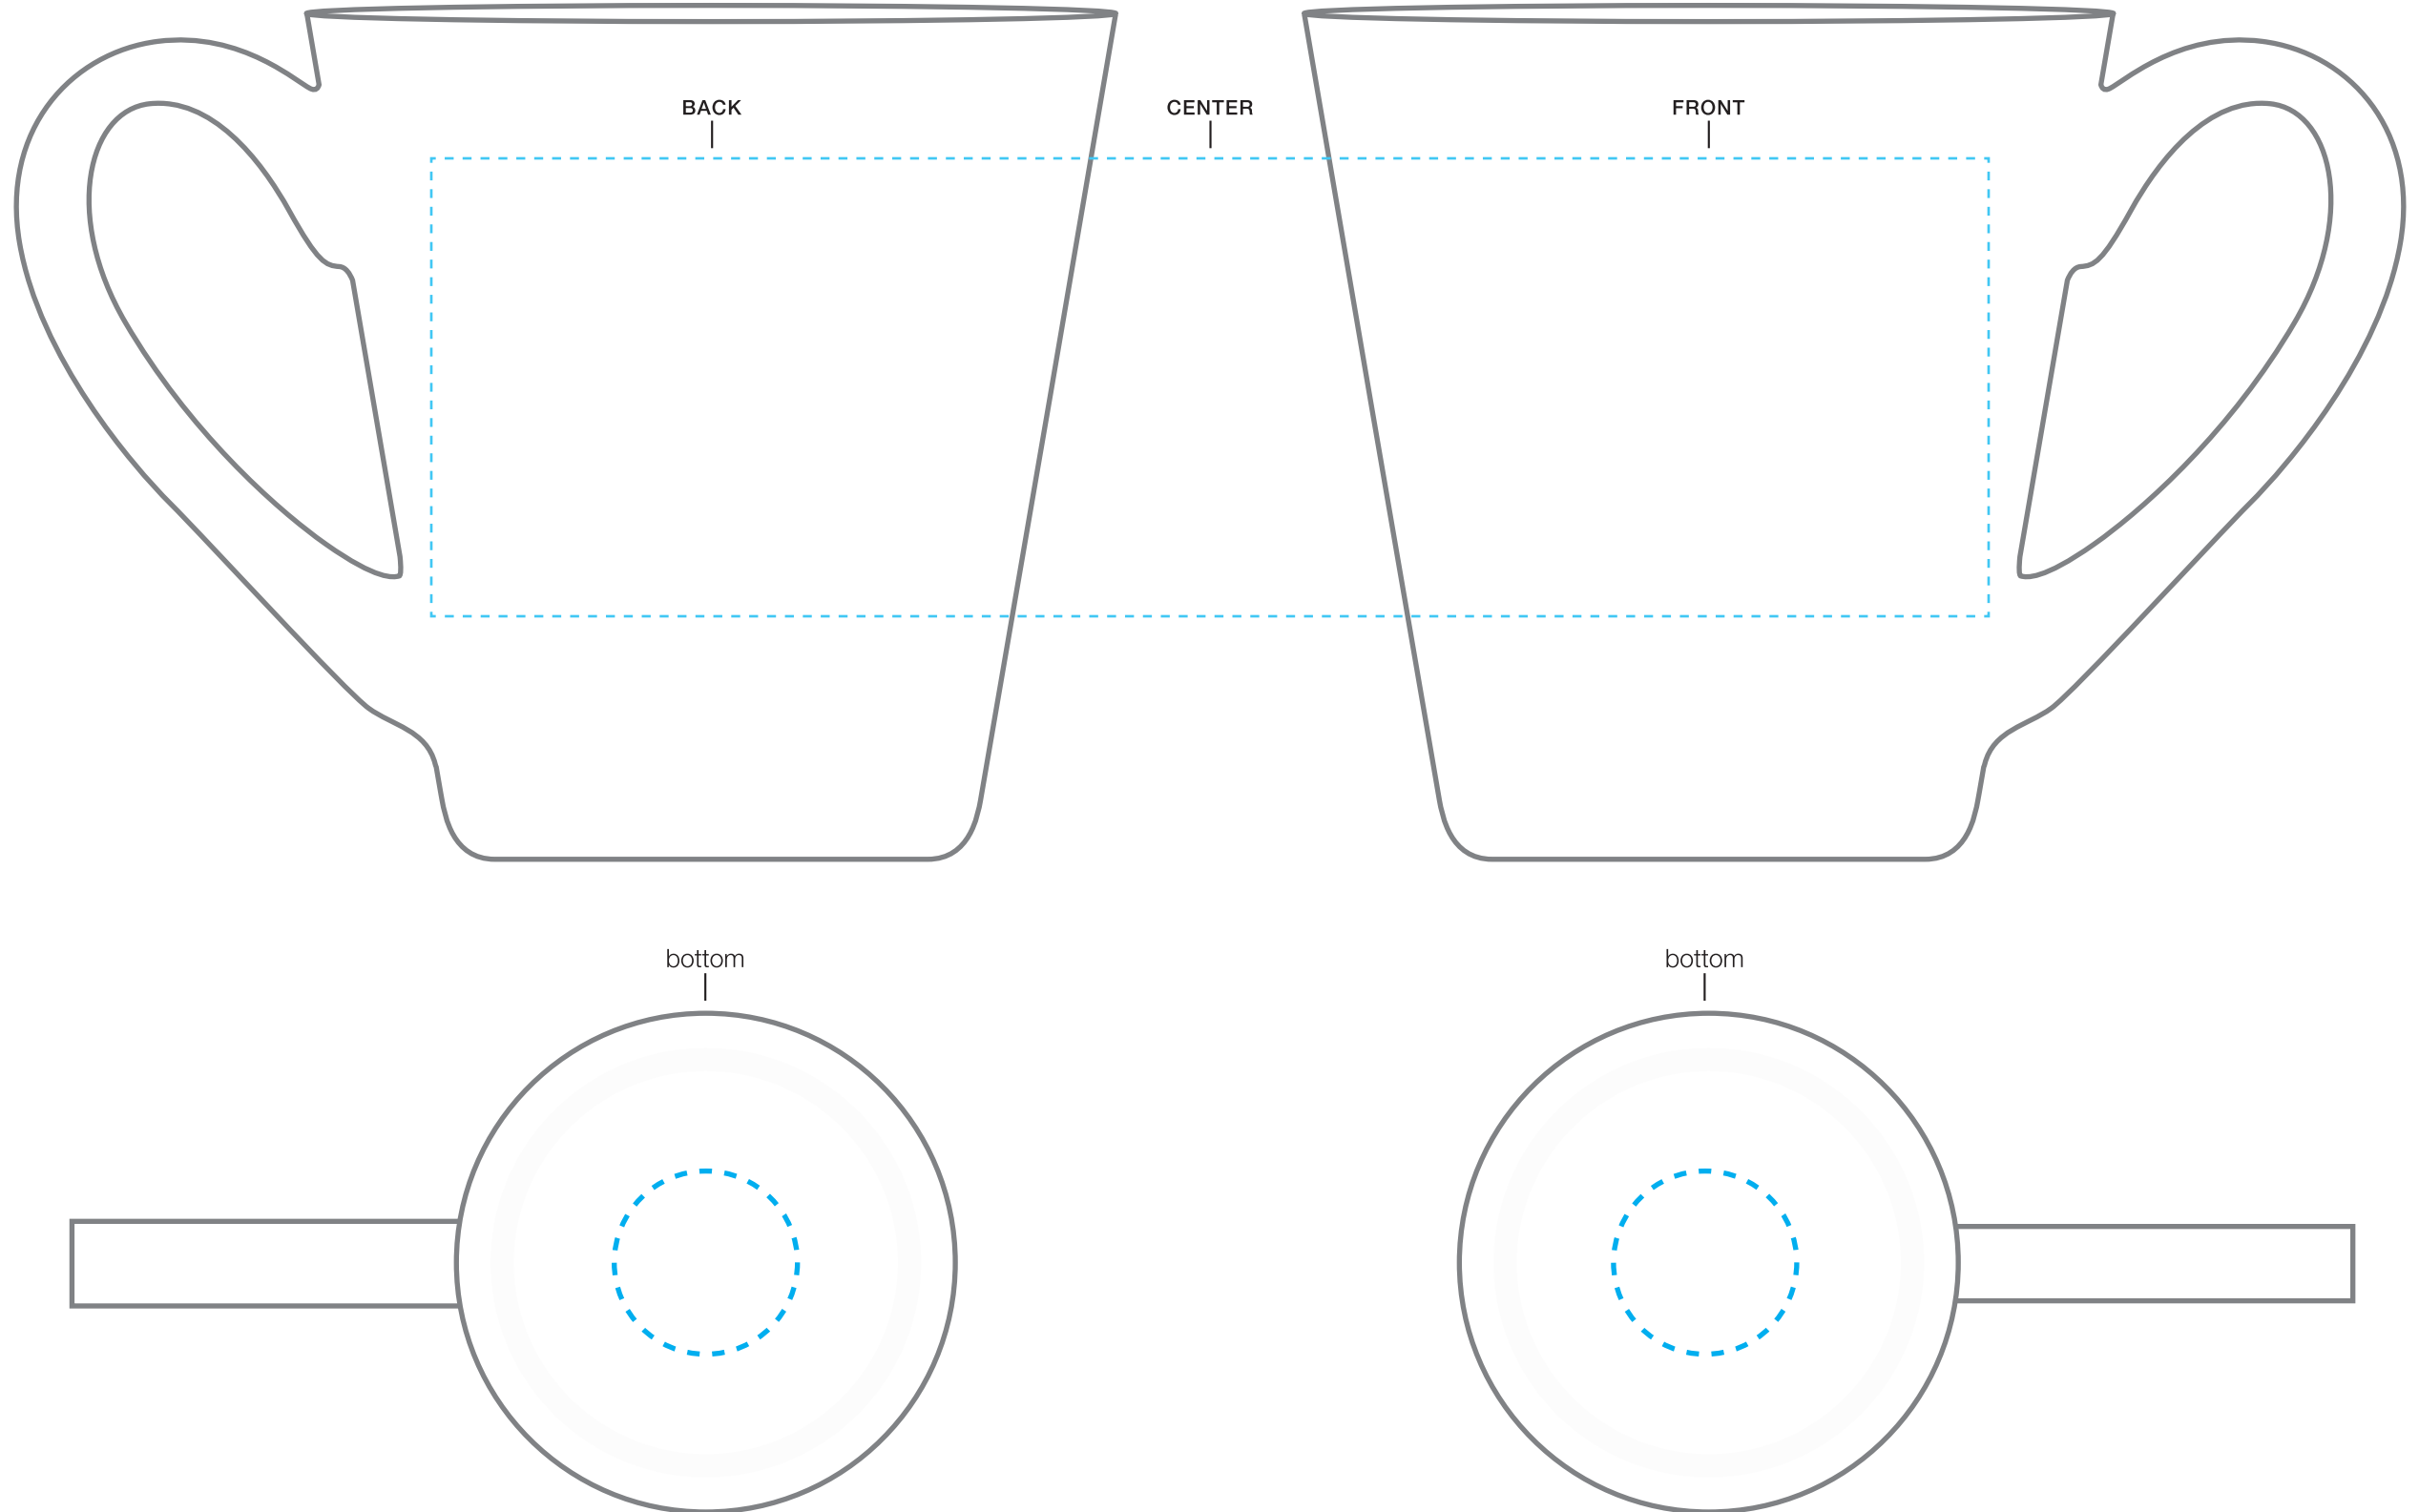

****CIRCLES/SQUARES WILL WARP ON TAPERED ITEM****

vito
AVAILABLE IMPRINT AREA [DASHED BLUE LINE] = 2.5" h x 2.75" w x 8.5" wrap BOTTOM IMPRINT AREA = 1" diameter

**NOT A PROOF
FOR CONCEPT PURPOSES ONLY**
PLEASE DESIGNATE PMS# TO CORRESPONDING COLOR #
PLEASE USE PMS COLORS AND OUTLINE ANY FONTS
BEFORE SENDING WITH YOUR ORDER