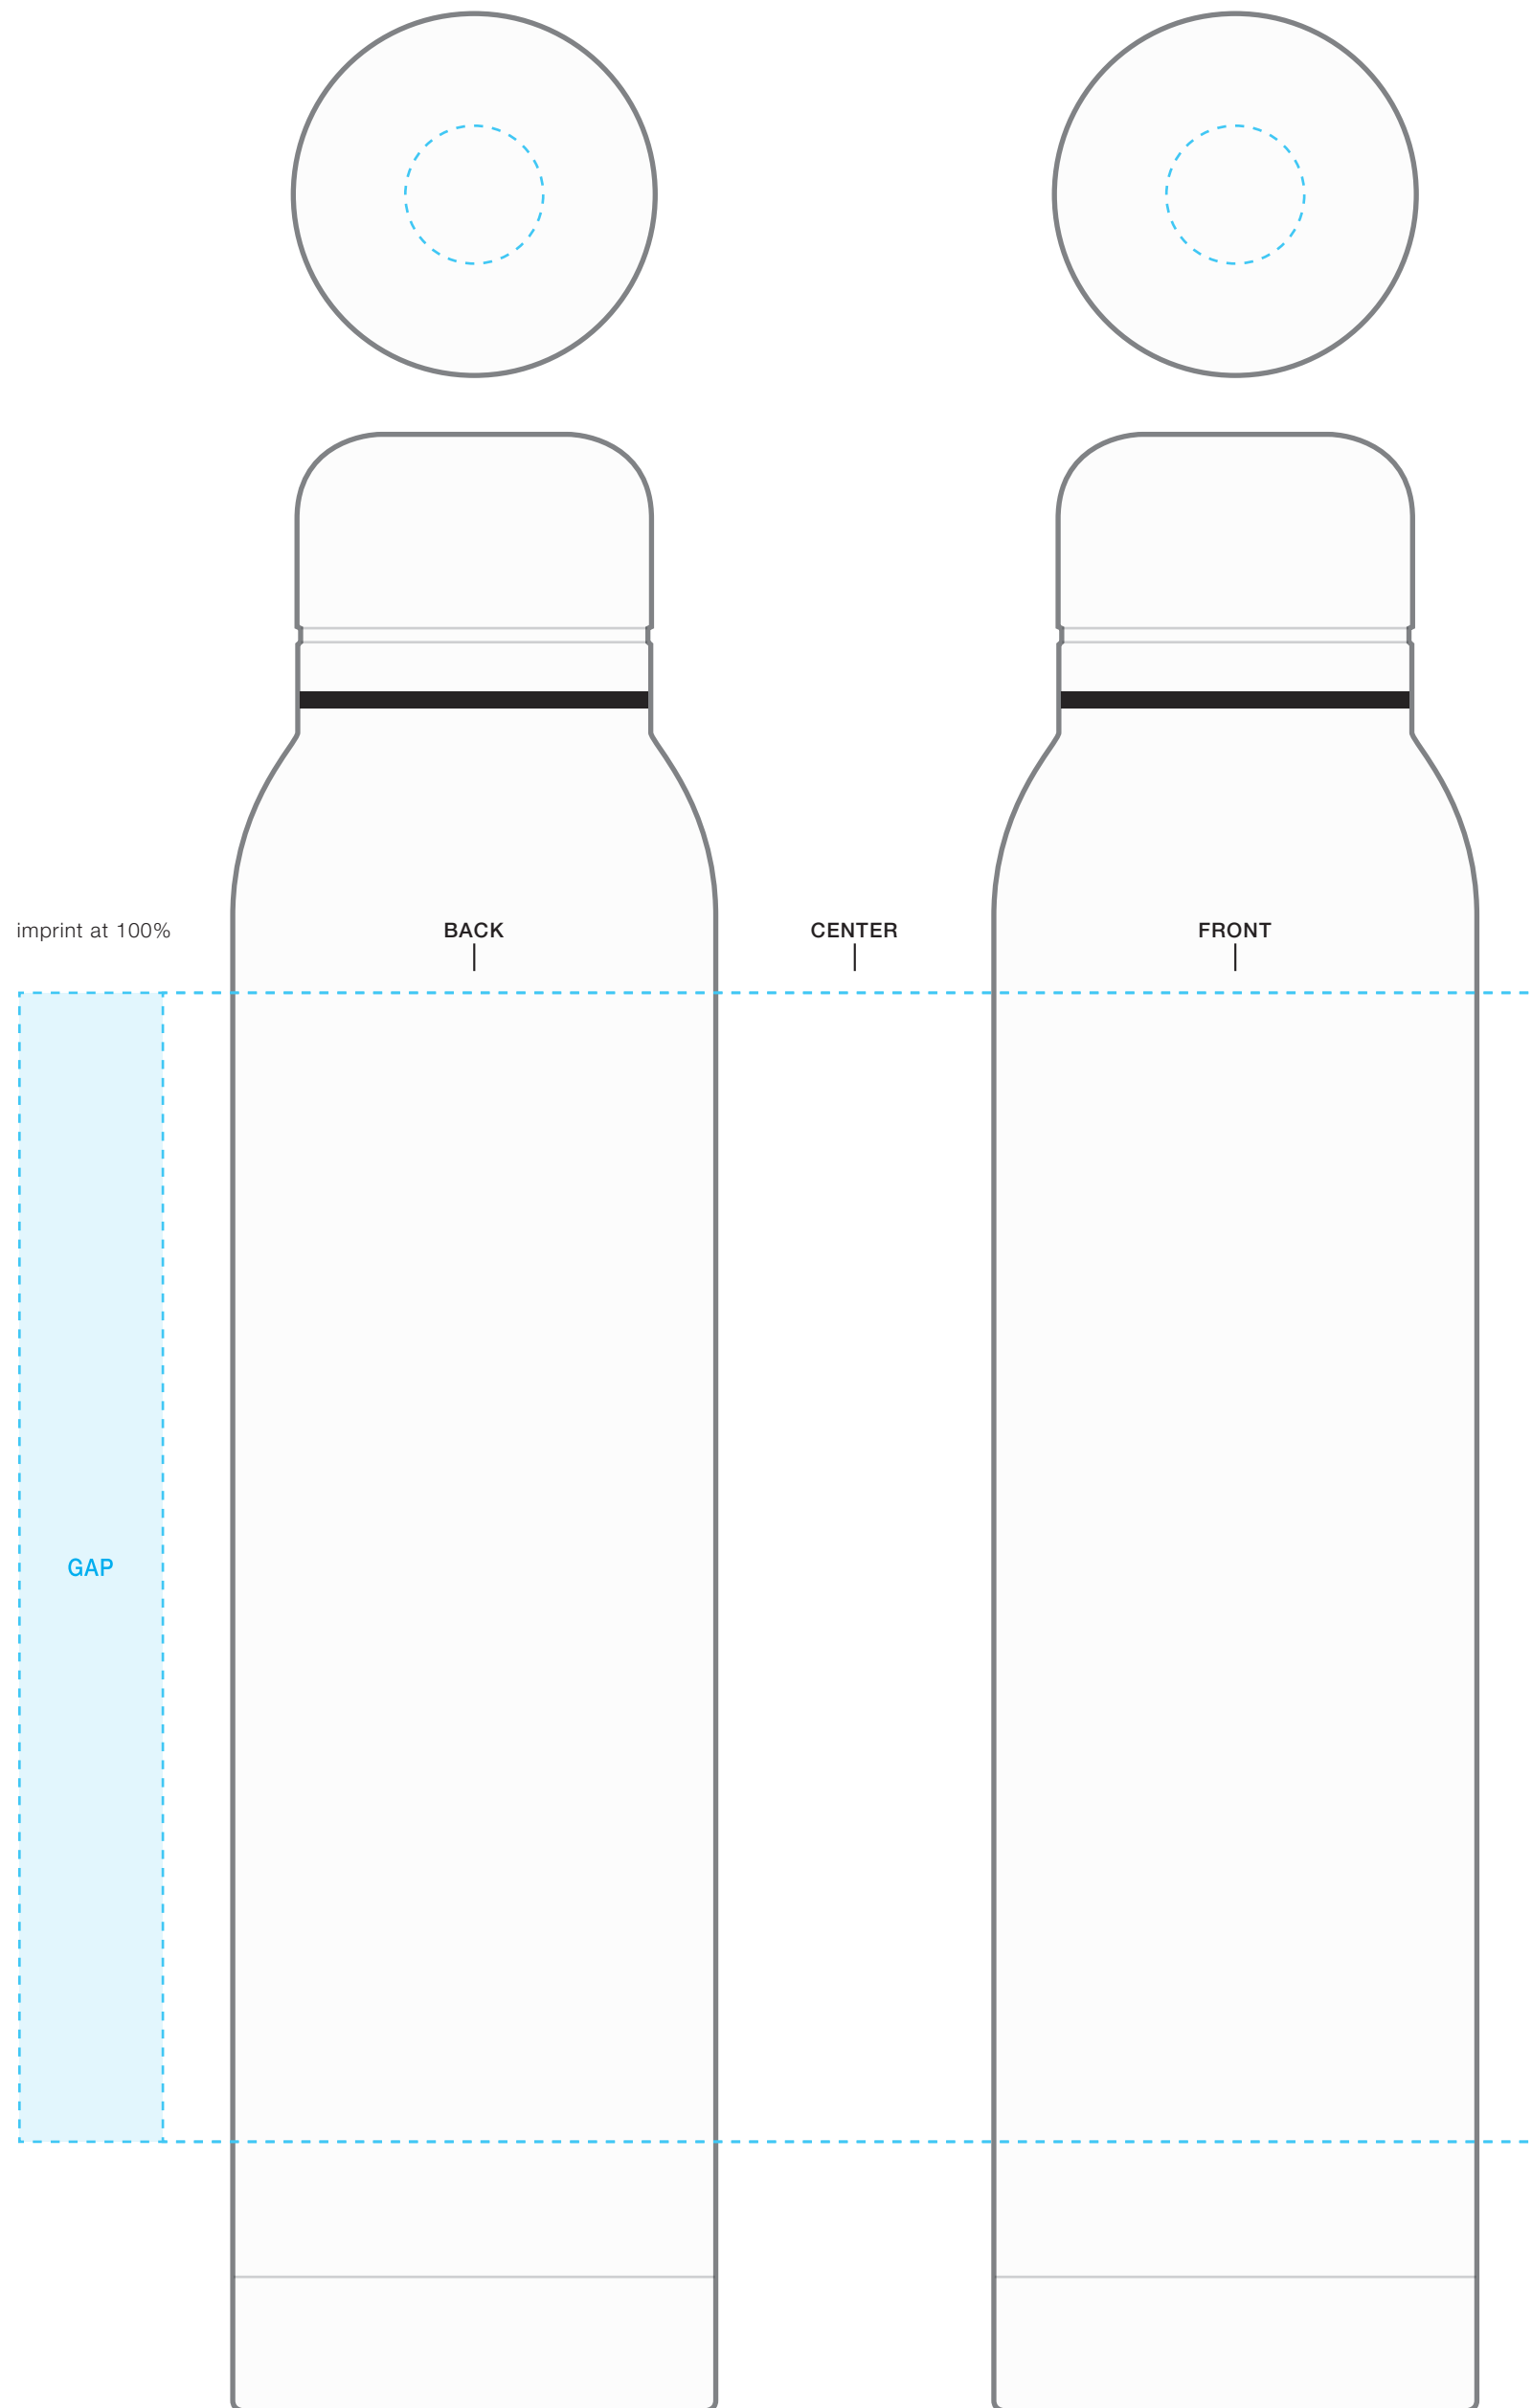

**\*\*IMPRINT WILL TAKE ON TEXTURE OF ITEM POWDER COAT SURFACE\*\***

**h2go® silo**

AVAILABLE IMPRINT AREA [DASHED BLUE LINE] = 6.25" h x 2.5" w x 7.5" wrap LID IMPRINT AREA = 0.75" diameter  
[ 8.28" full wrap when printing more than one imprint color ]

**NOT A PROOF  
FOR CONCEPT PURPOSES ONLY**  
PLEASE DESIGNATE PMS# TO CORRESPONDING COLOR #  
PLEASE USE PMS COLORS AND OUTLINE ANY FONTS  
BEFORE SENDING WITH YOUR ORDER