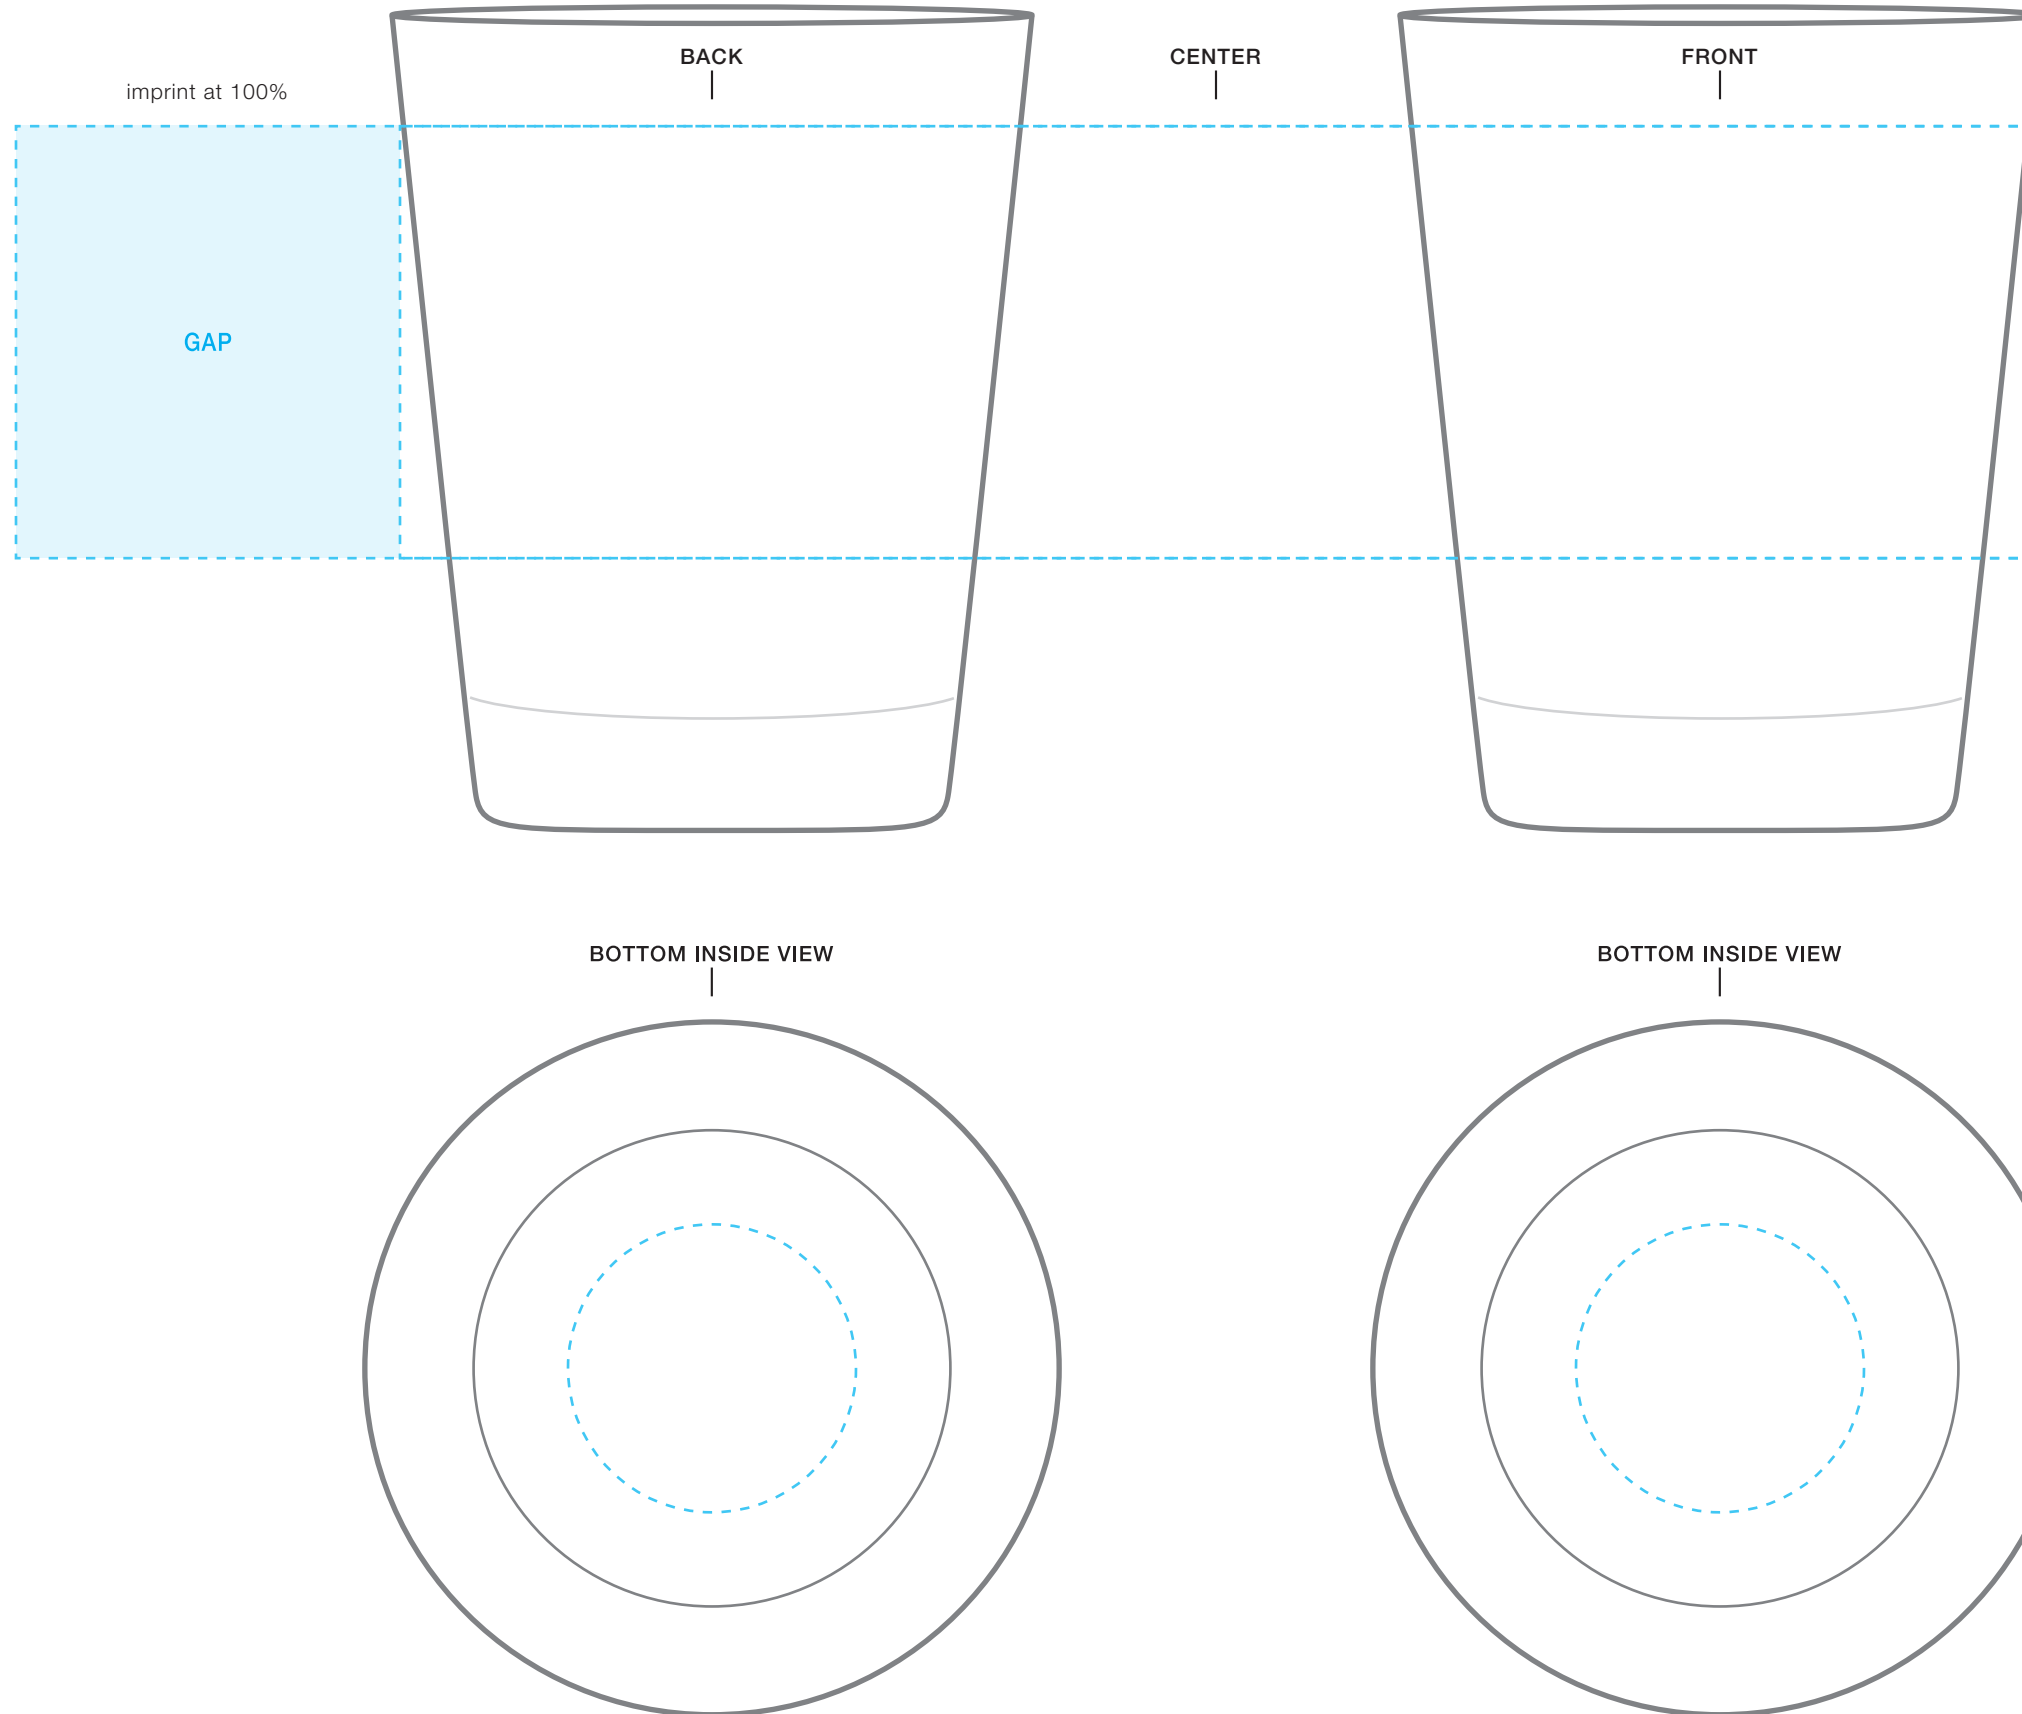

****CIRCLES/SQUARES WILL WARP DUE TO THE SHAPE OF THE ITEM****

hi-ball
AVAILABLE IMPRINT AREA [DASHED BLUE LINE] = 2.25" h x 3" w x 8.5" wrap BOTTOM IMPRINT AREA = 1.5" diameter
[10.5" full wrap when printing more than one imprint color]