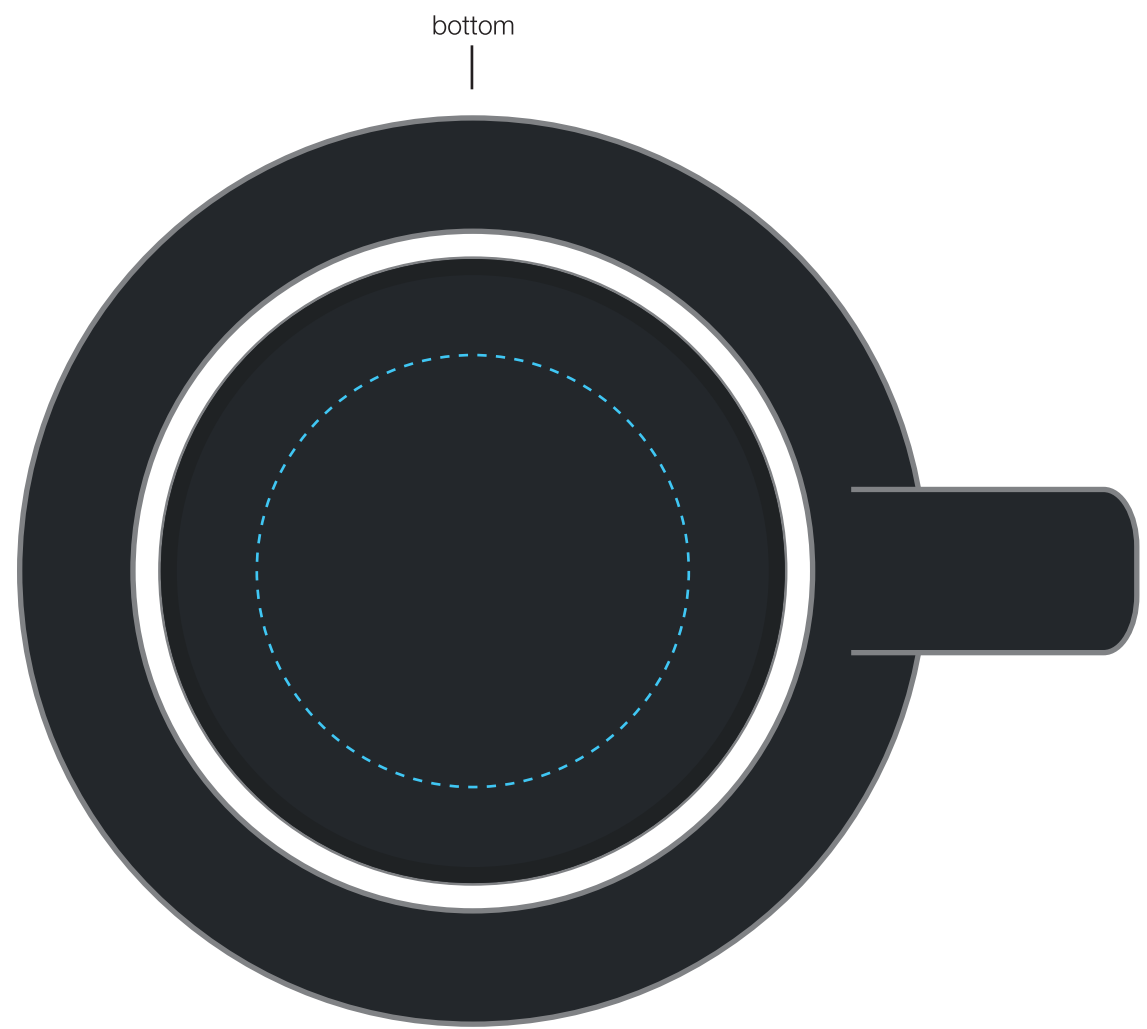

****IMPRINT WILL TAKE ON TEXTURE OF ITEM POWDER COAT SURFACE****

bolzano - matte black

AVAILABLE IMPRINT AREA [DASHED BLUE LINE] = 1.75" h x 3.75" w x 11.5" wrap BOTTOM IMPRINT AREA = 1.75" diameter

**NOT A PROOF
FOR CONCEPT PURPOSES ONLY**
PLEASE DESIGNATE PMS# TO CORRESPONDING COLOR #
PLEASE USE PMS COLORS AND OUTLINE ANY FONTS
BEFORE SENDING WITH YOUR ORDER