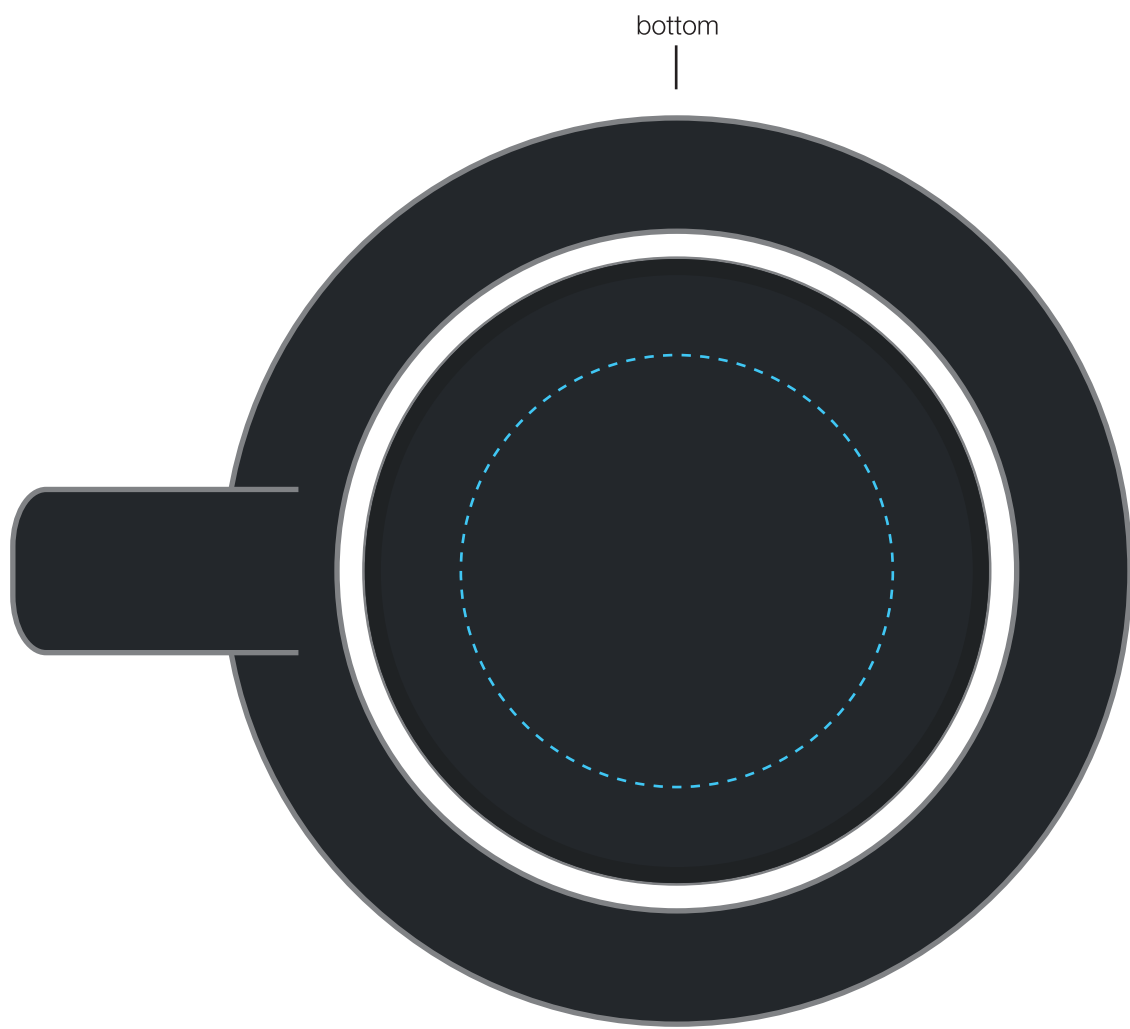

****IMPRINT WILL TAKE ON TEXTURE OF ITEM POWDER COAT SURFACE****

bolzano - matte black

AVAILABLE IMPRINT AREA [DASHED BLUE LINE] = 1.75" h x 3.75" w x 11.5" wrap BOTTOM IMPRINT AREA = 1.75" diameter

**NOT A PROOF
FOR CONCEPT PURPOSES ONLY**
PLEASE DESIGNATE PMS# TO CORRESPONDING COLOR #
PLEASE USE PMS COLORS AND OUTLINE ANY FONTS
BEFORE SENDING WITH YOUR ORDER