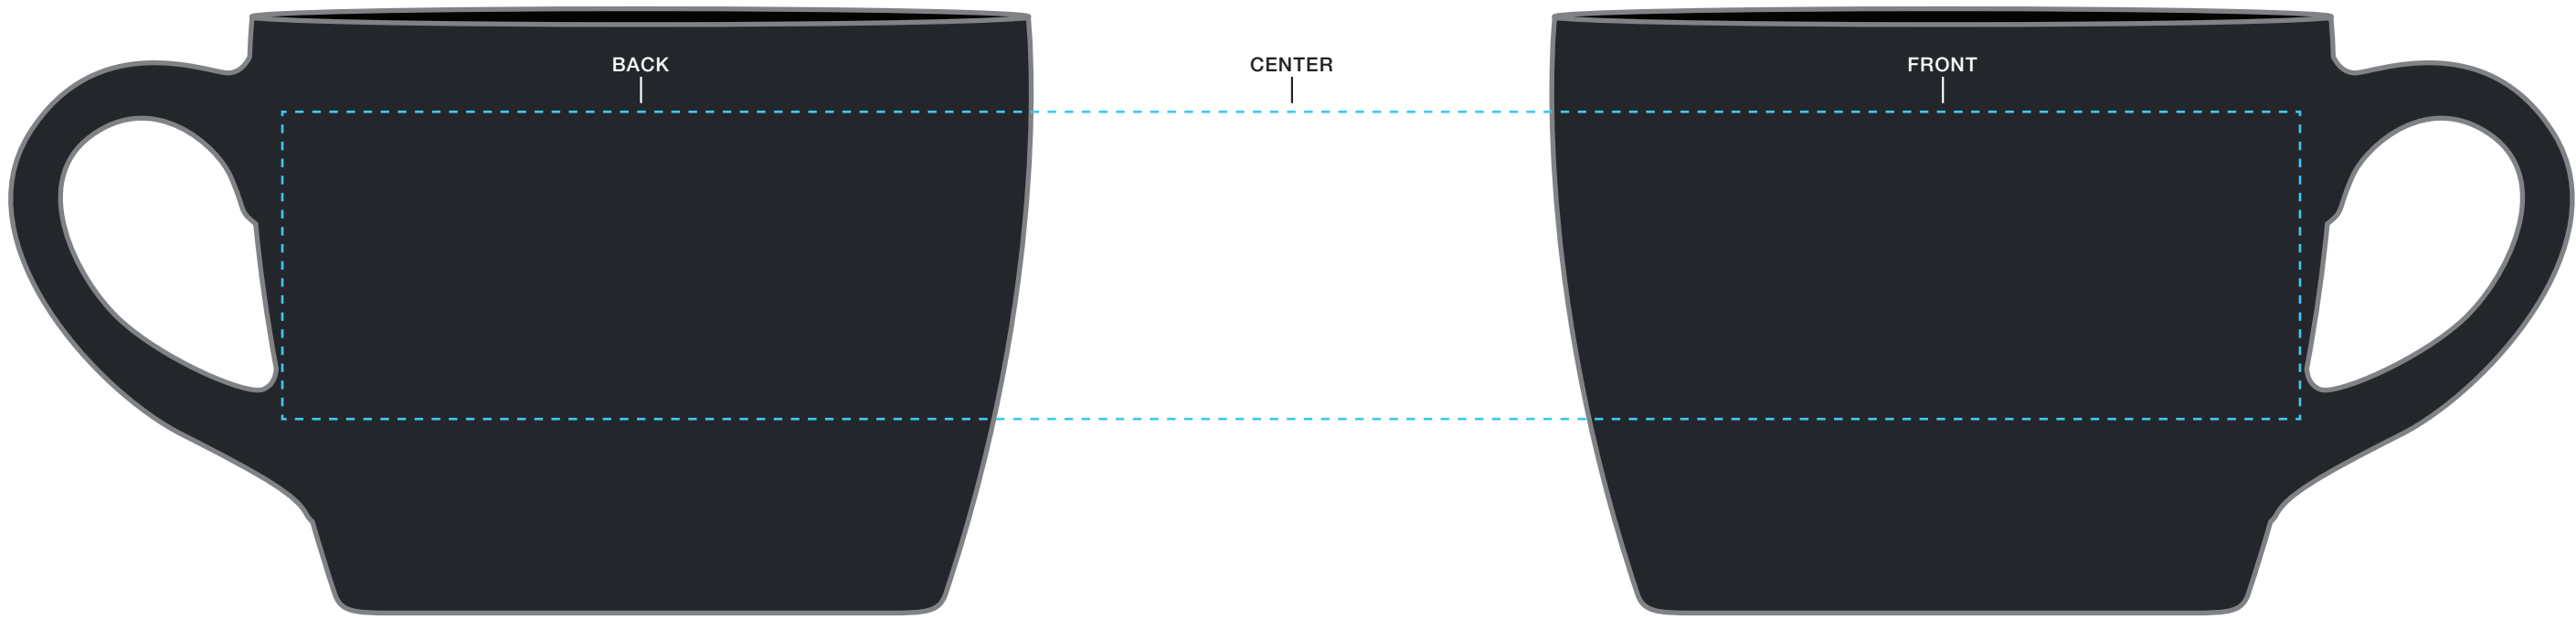

****IMPRINT WILL TAKE ON TEXTURE OF ITEM POWDER COAT SURFACE****

bolzano - matte black

AVAILABLE IMPRINT AREA [DASHED BLUE LINE] = 1.75" h x 3.75" w x 11.5" wrap BOTTOM IMPRINT AREA = 1.75" diameter

**NOT A PROOF
FOR CONCEPT PURPOSES ONLY**
PLEASE DESIGNATE PMS# TO CORRESPONDING COLOR #
PLEASE USE PMS COLORS AND OUTLINE ANY FONTS
BEFORE SENDING WITH YOUR ORDER