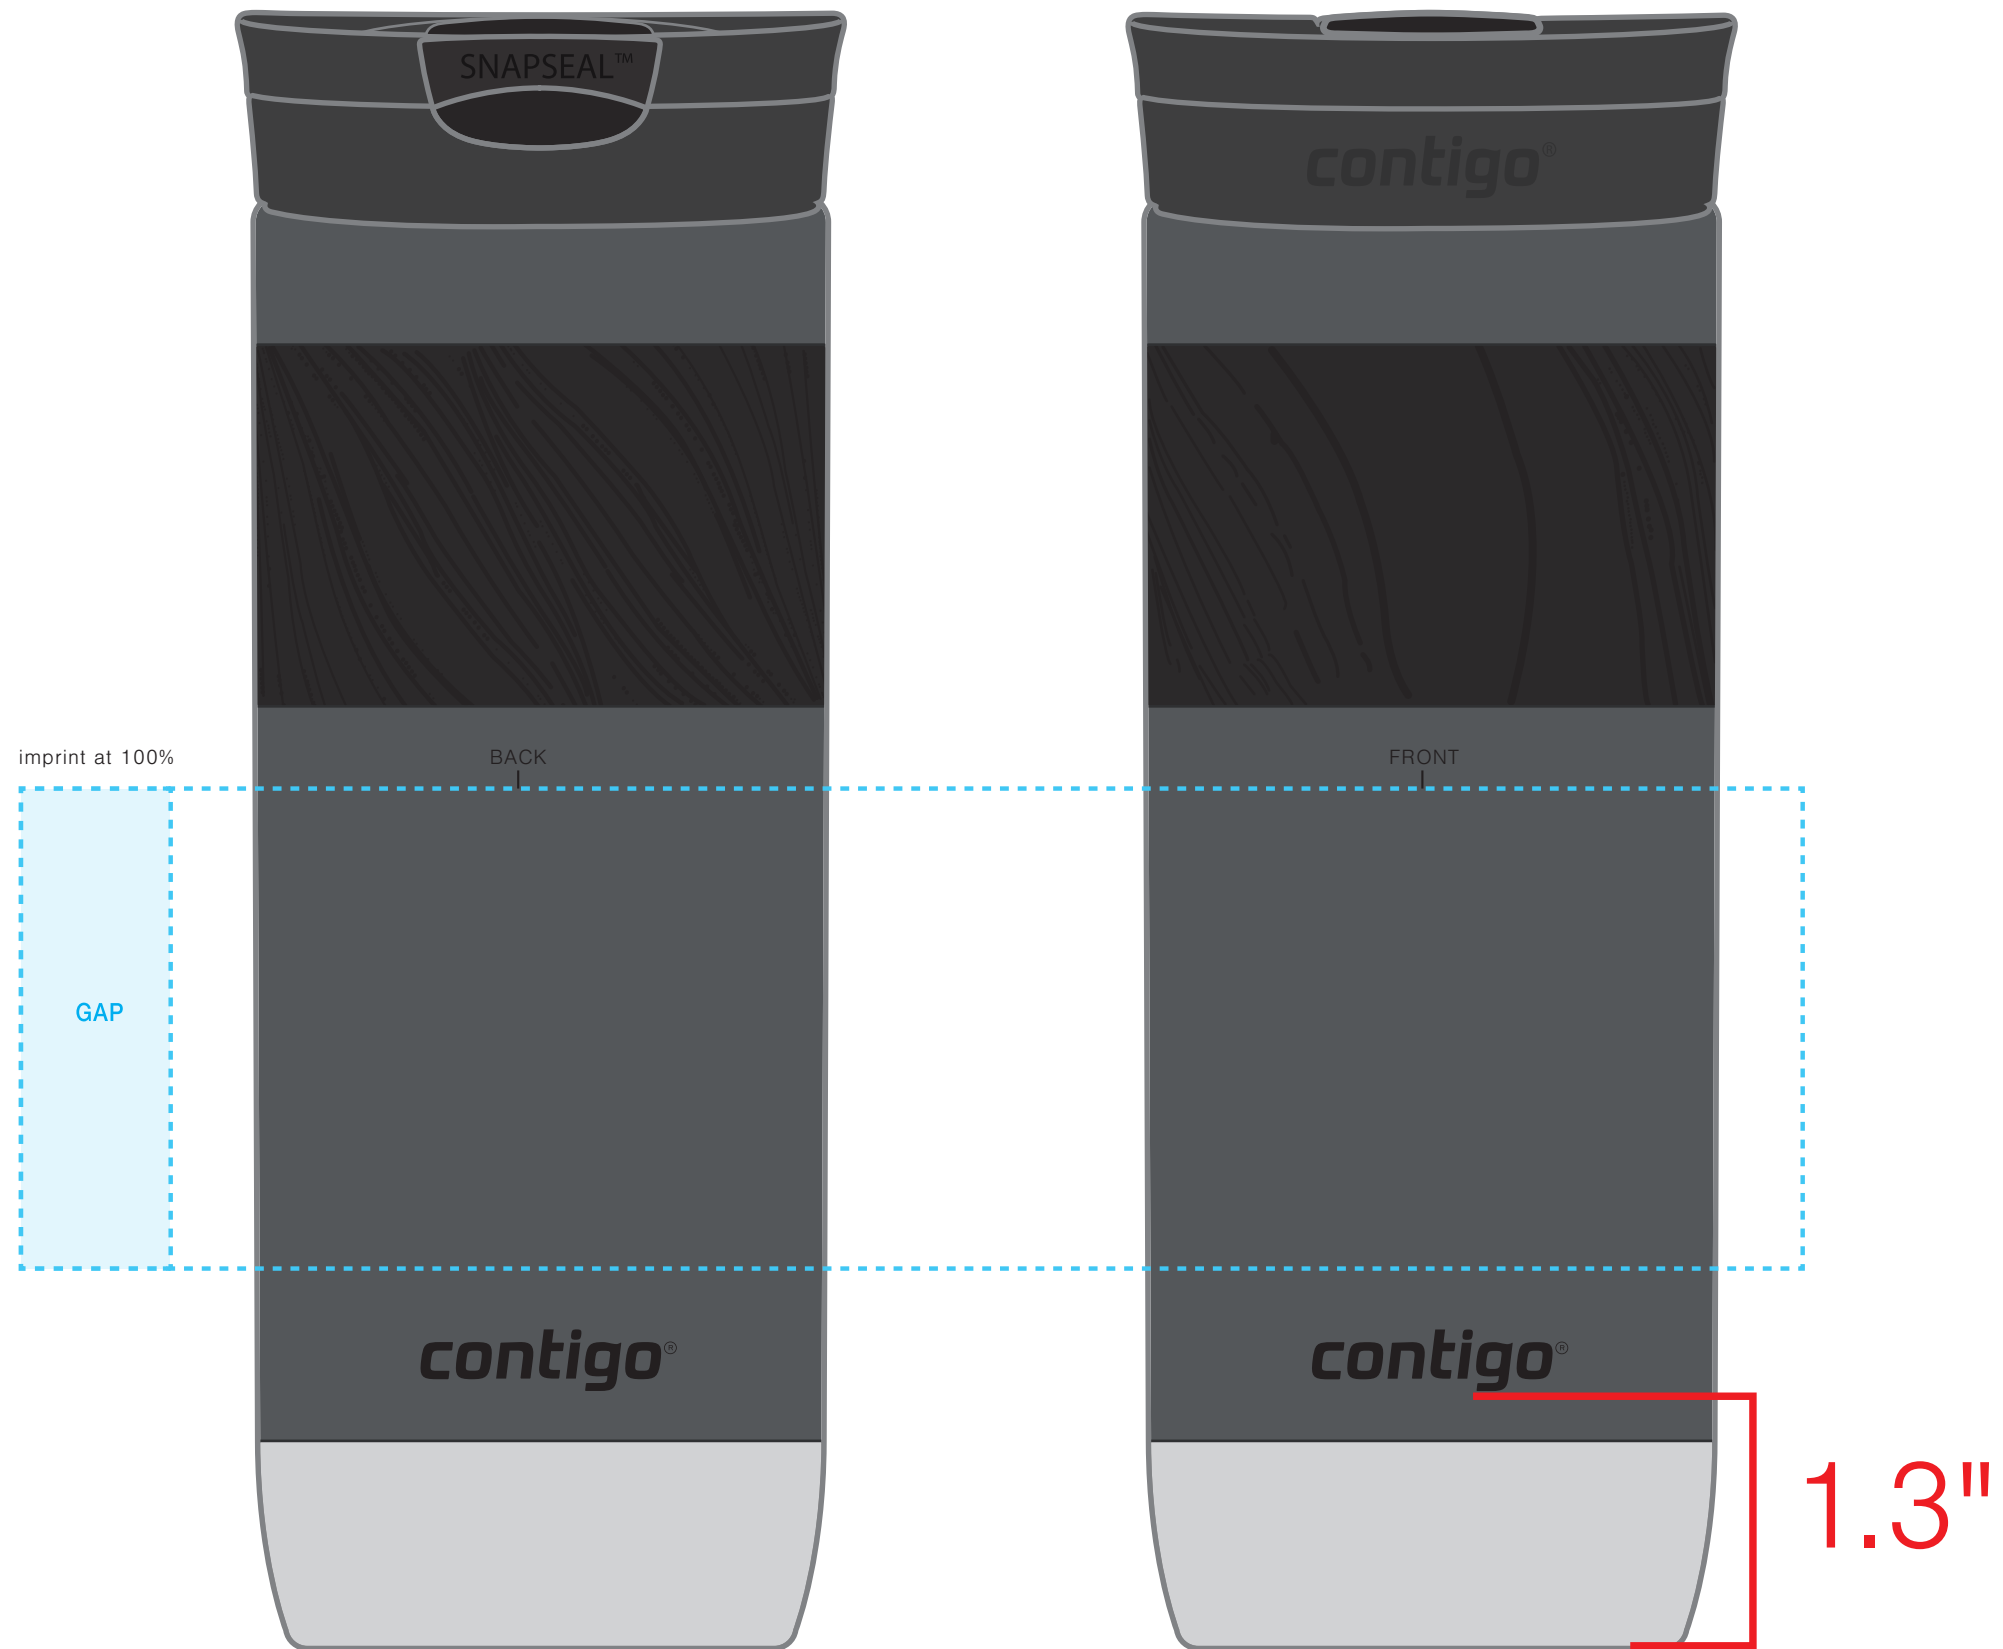

CONTIGO LOGOS PRINT 1.3" FROM BOTTOM
CONTIGO LOGOS WILL BE PRINTED A COLOR FROM WITHIN ARTWORK

20 oz contigo byron
AVAILABLE IMPRINT AREA [DASHED BLUE LINE] = 2.5" h x 2.75" w x 8.5" wrap
[9.28" full wrap when printing more than one imprint color]