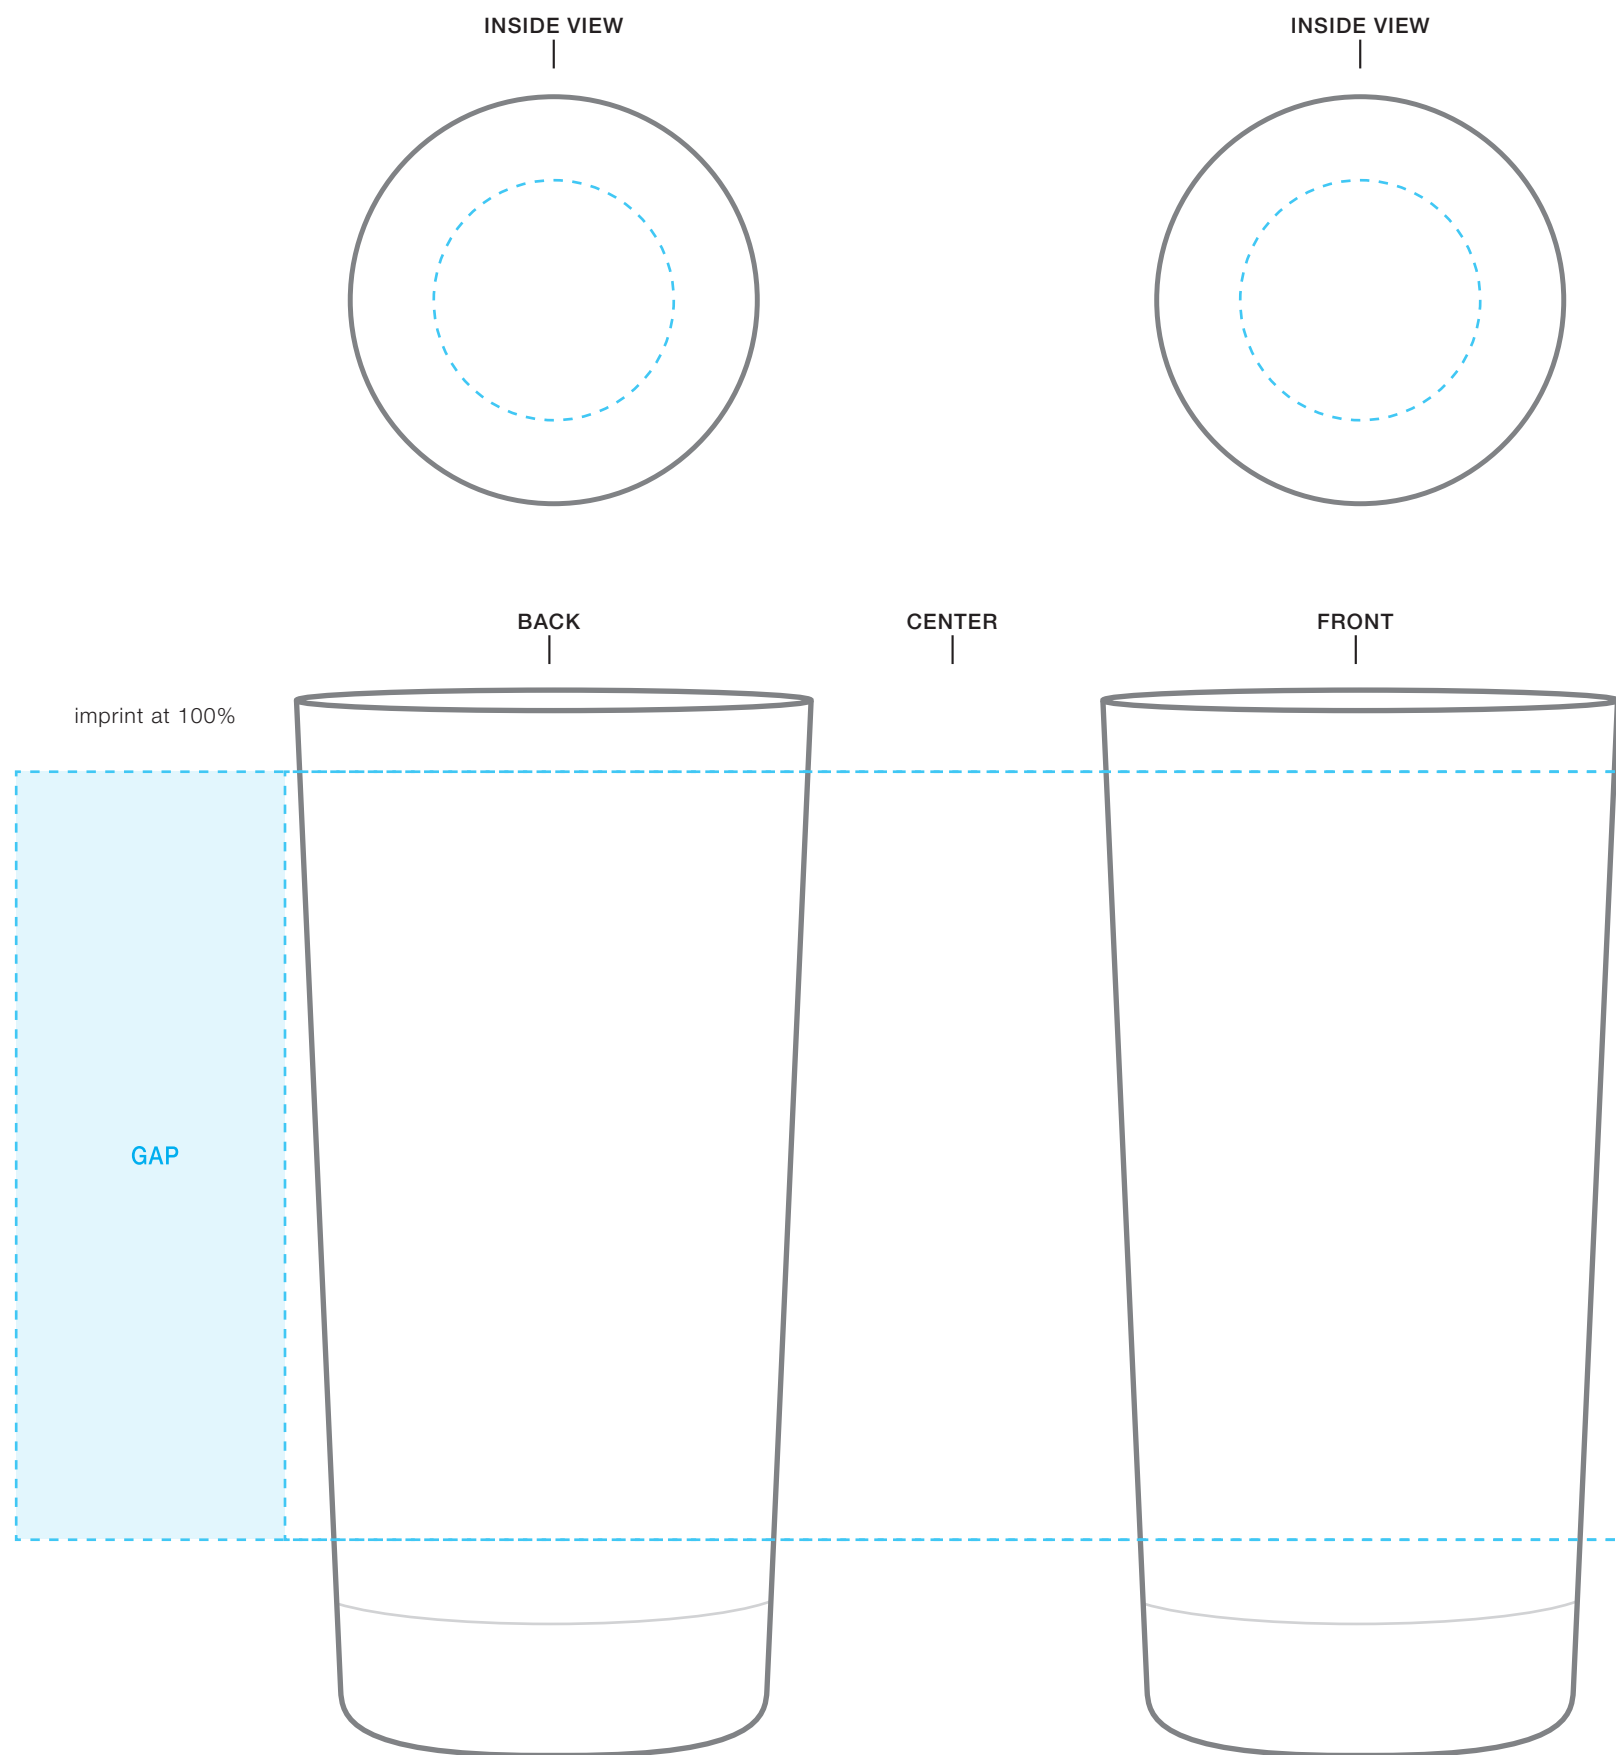

****CIRCLES/SQUARES WILL WARP ON TAPERED ITEM****

beverage
AVAILABLE IMPRINT AREA [DASHED BLUE LINE] = 4" h x 2.5" w x 7" wrap BOTTOM IMPRINT AREA = 1.25" diameter
[8.4" full wrap when printing more than one imprint color]