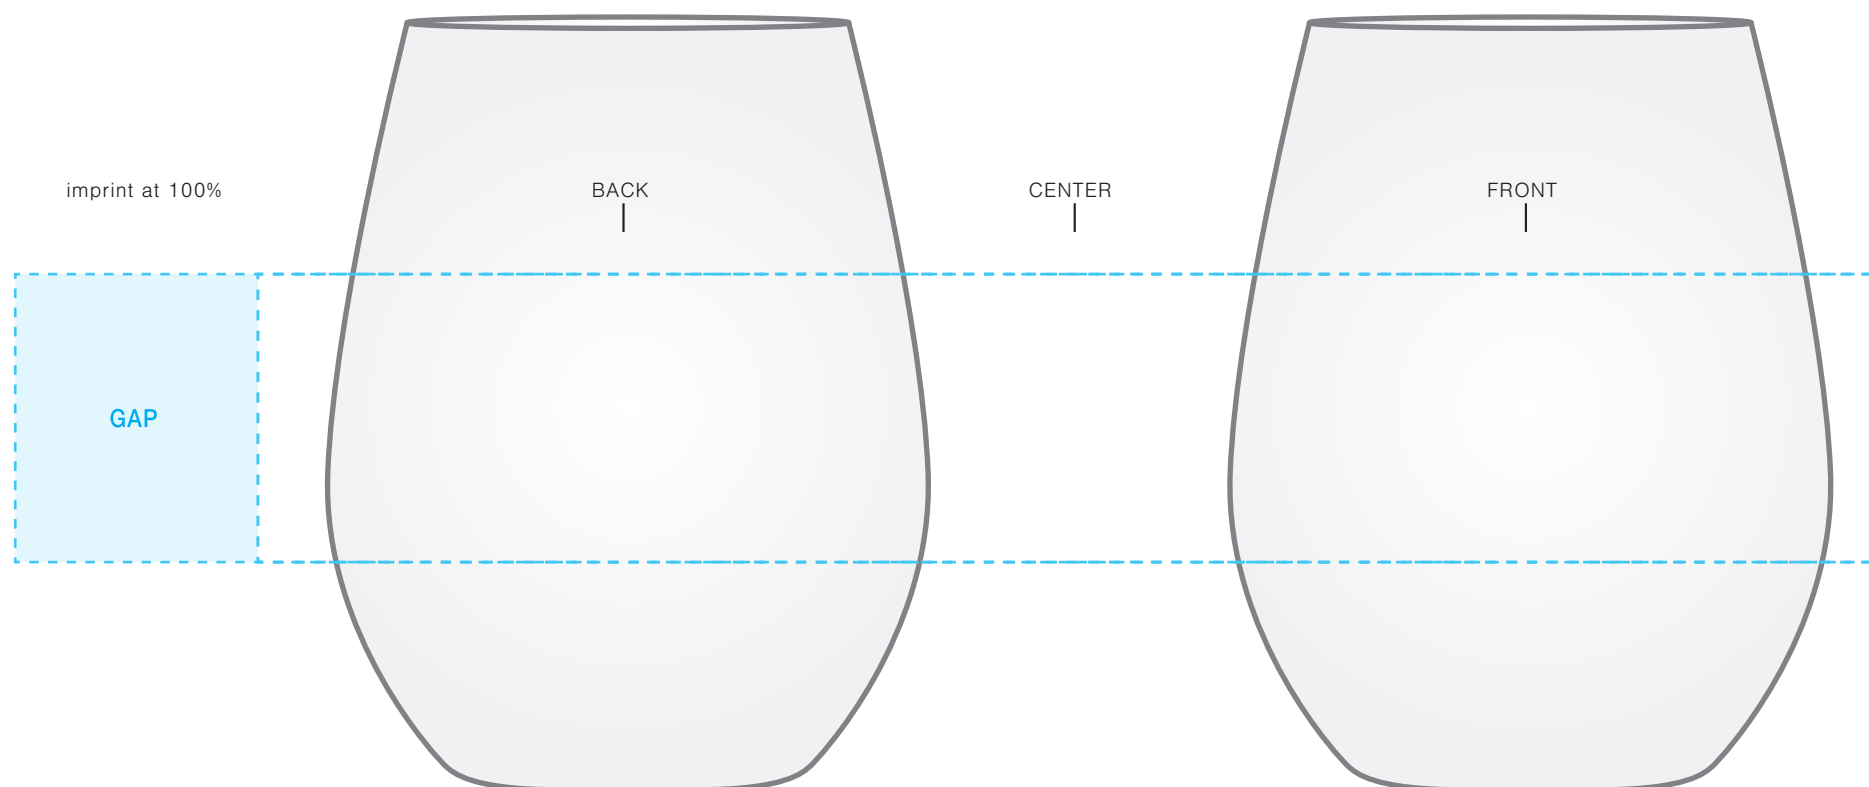

****CIRCLES/SQUARES WILL WARP ON TAPERED ITEM****

12 oz vina
AVAILABLE IMPRINT AREA [DASHED BLUE LINE] = 1.5" h x 2" w x 8.5" wrap
[9.75" full wrap when printing more than one imprint color]

NOT A PROOF
FOR CONCEPT PURPOSES ONLY
PLEASE DESIGNATE PMS# TO CORRESPONDING COLOR #
PLEASE USE PMS COLORS AND OUTLINE ANY FONTS
BEFORE SENDING WITH YOUR ORDER