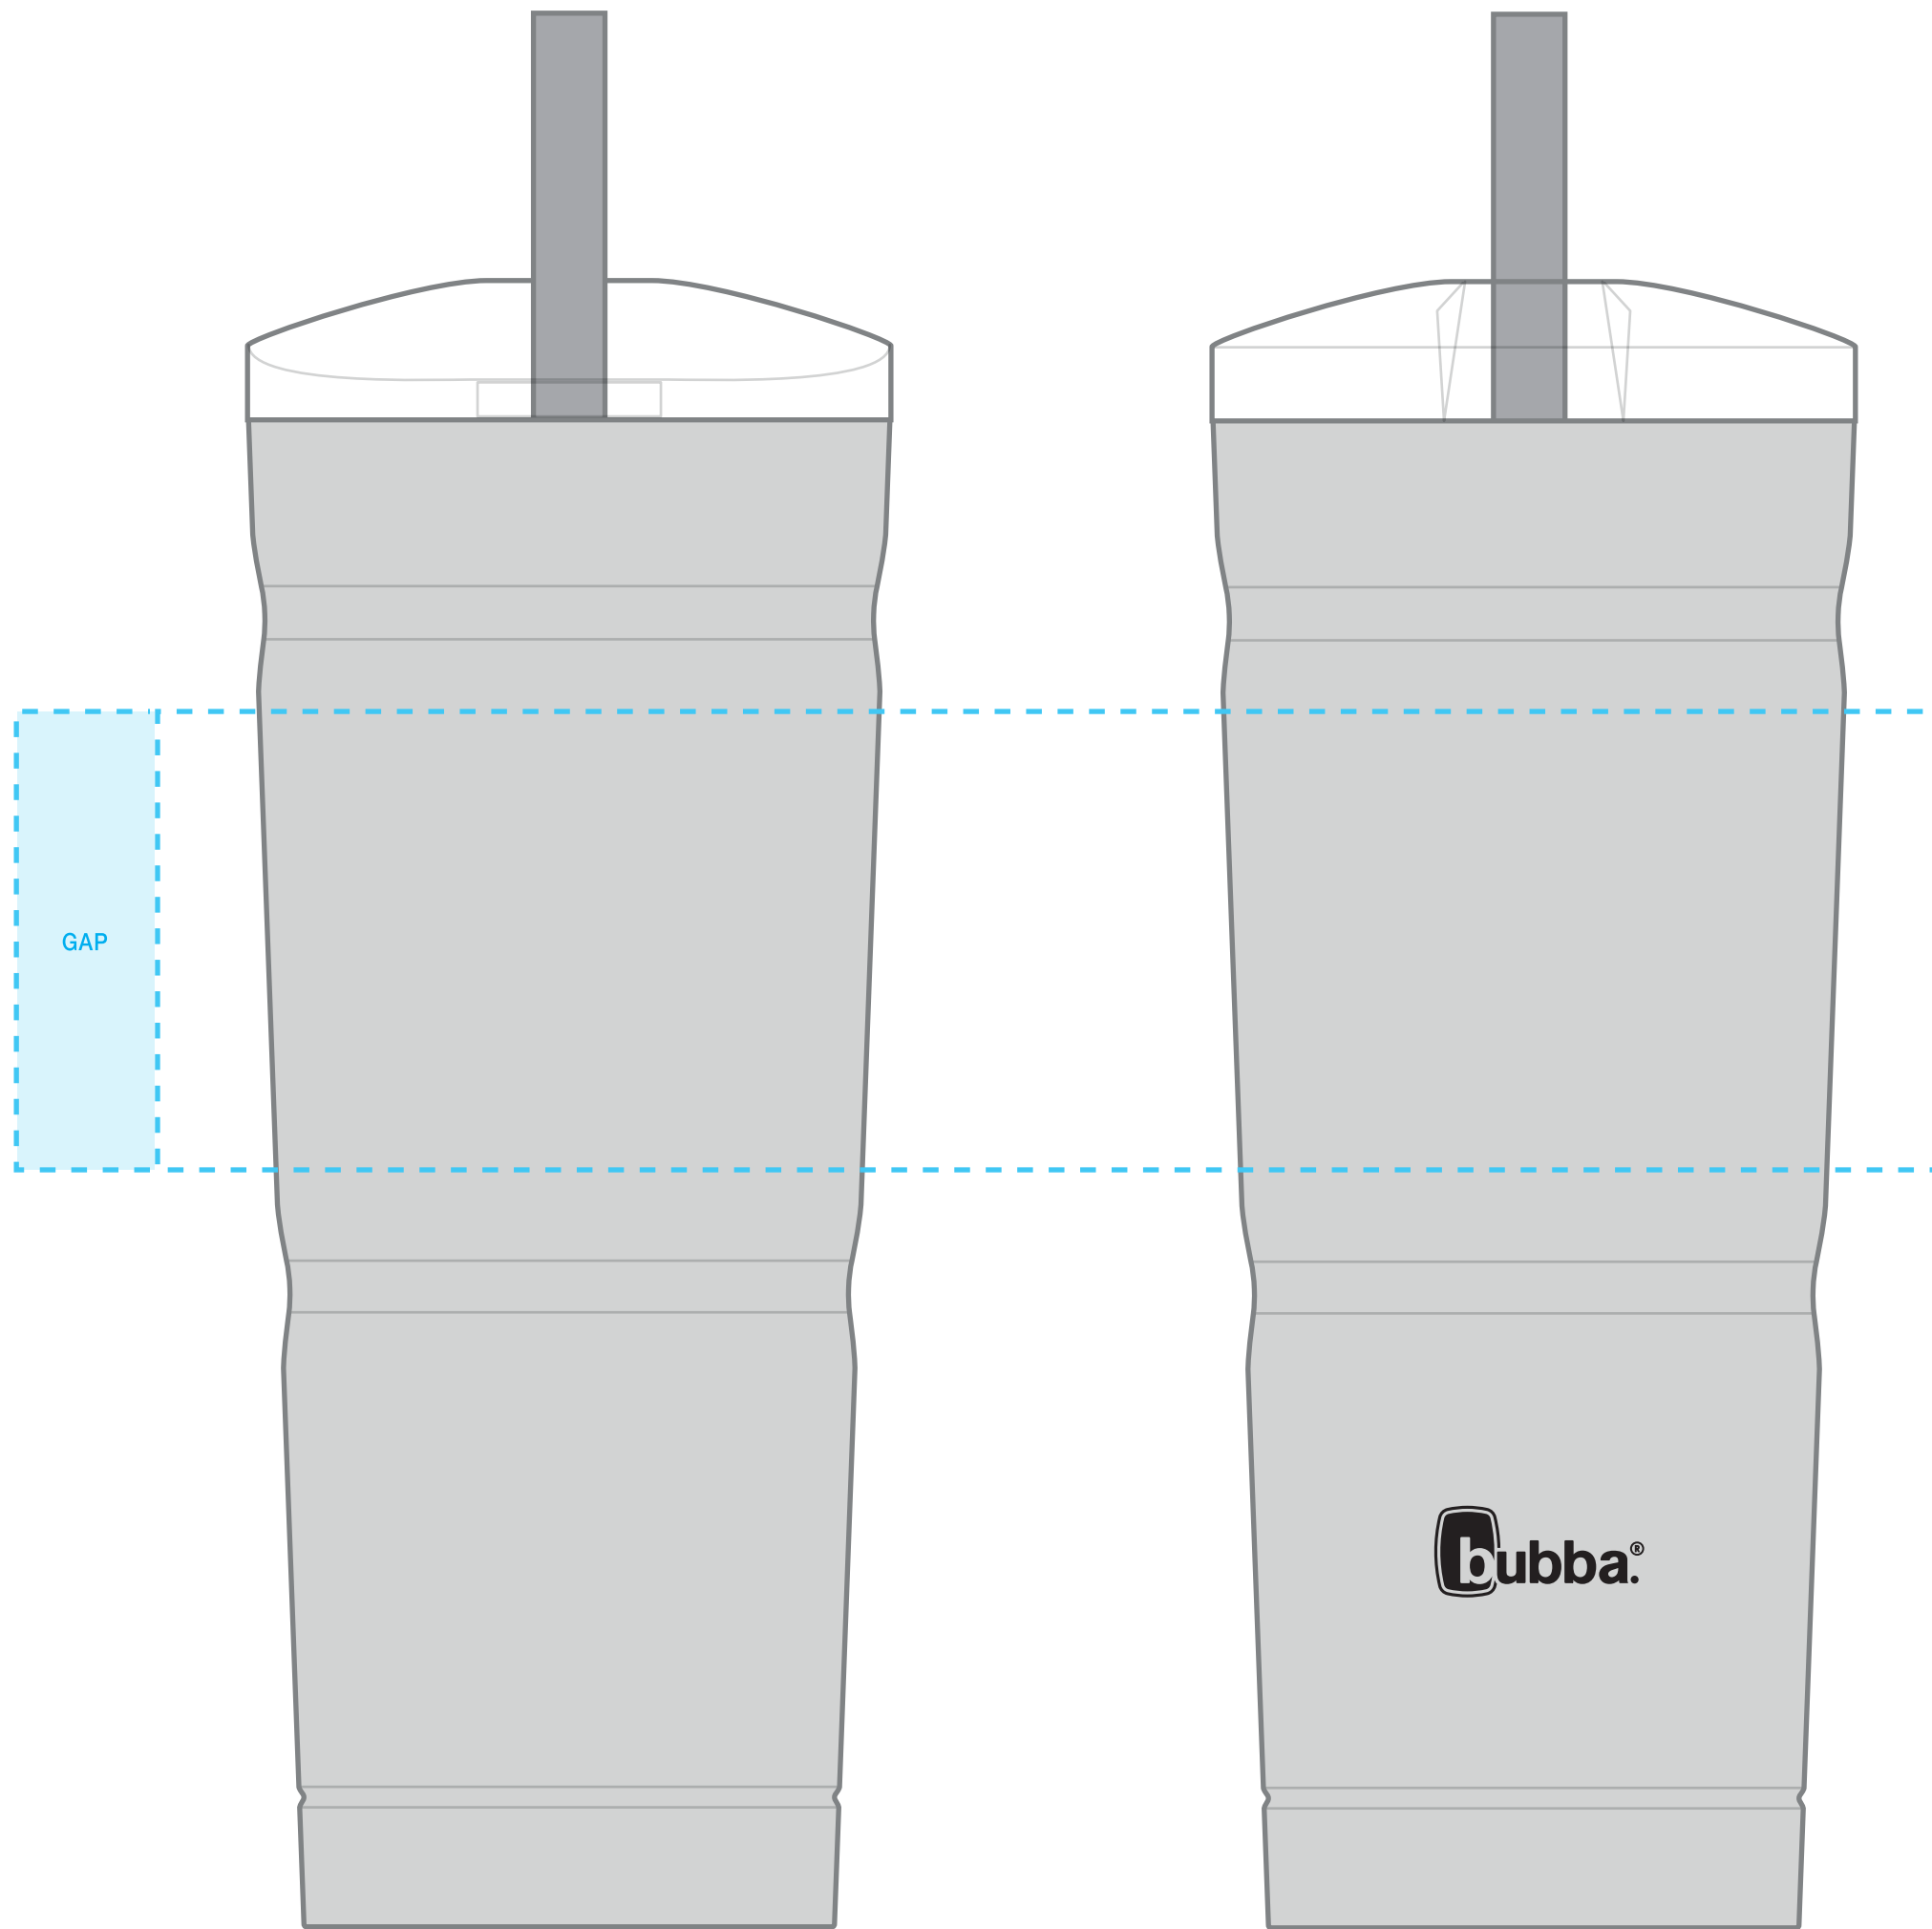

BUBBA LOGOS WILL BE PRINTED A COLOR FROM WITHIN ARTWORK

bubba® envy vacuum
AVAILABLE IMPRINT AREA [DASHED BLUE LINE] = 2.5" h x 3" w x 9.75" wrap
[10.52" full wrap when printing more than one imprint color]