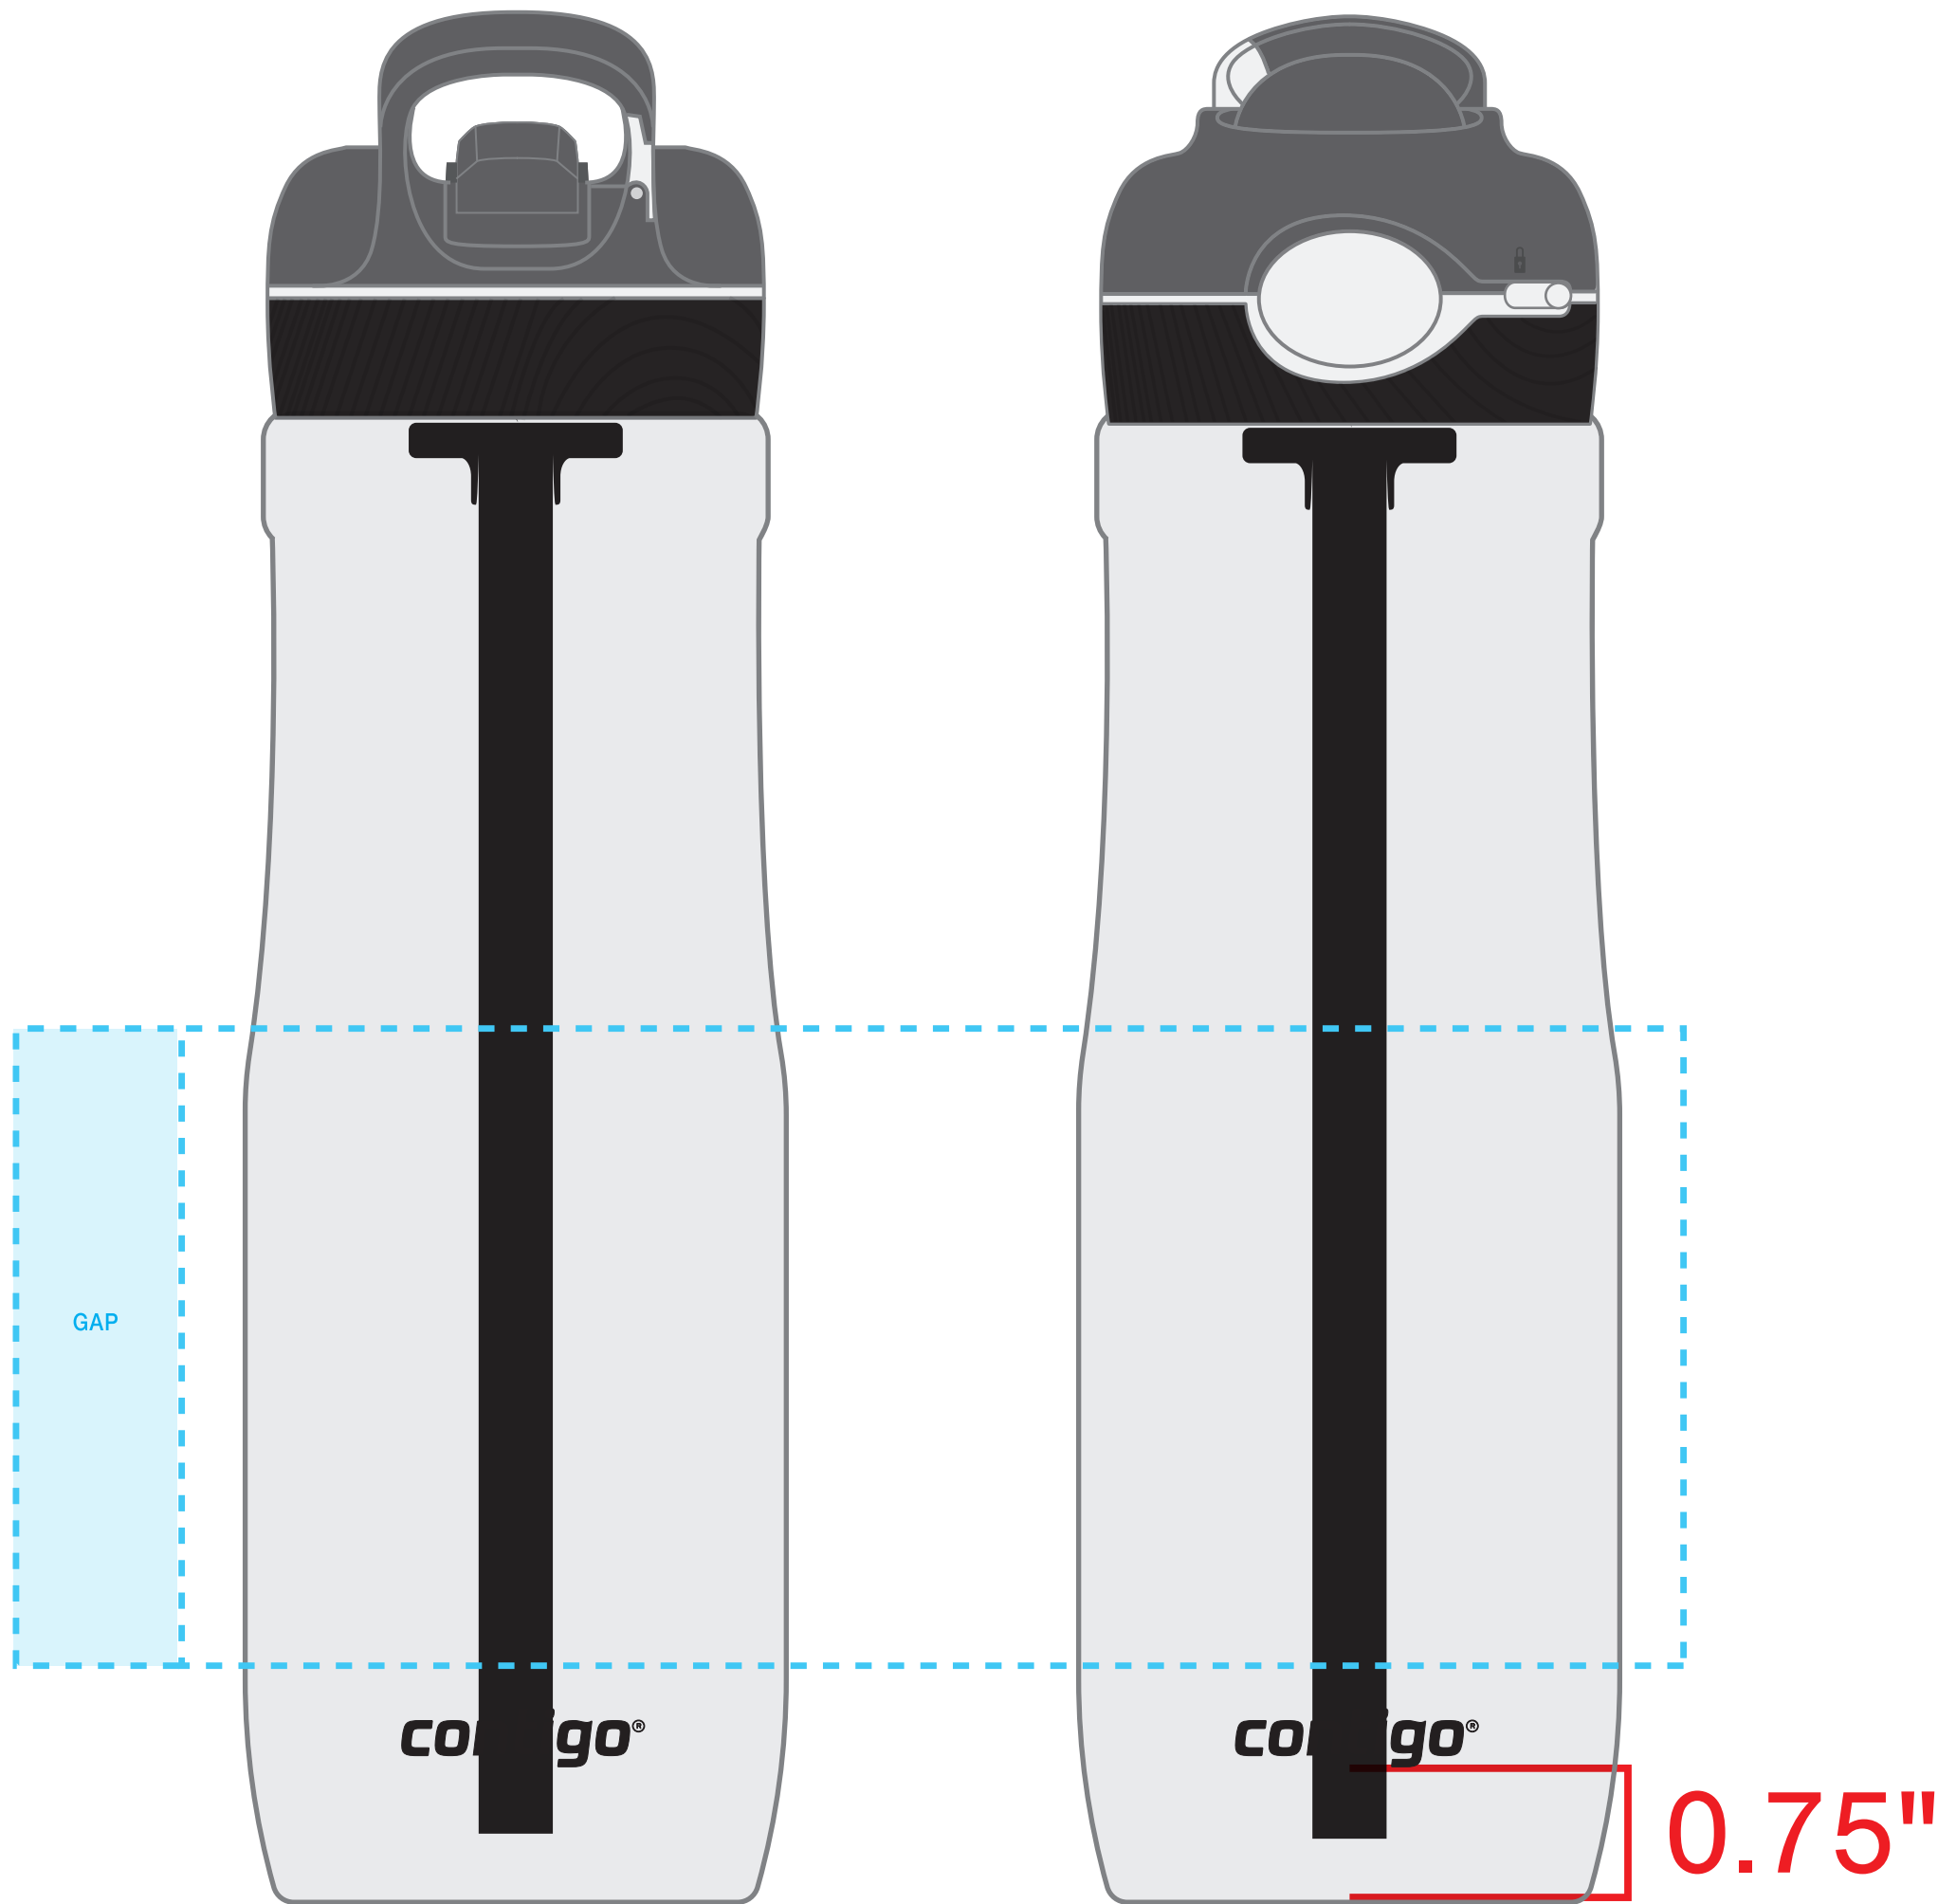

CONTIGO LOGOS PRINT 0.75" FROM BOTTOM
CONTIGO LOGOS WILL BE PRINTED A COLOR FROM WITHIN ARTWORK

24 oz contigo ashland
AVAILABLE IMPRINT AREA [DASHED BLUE LINE] = 3.5" h x 2.75" w x 8.25" wrap
[9.16" full wrap when printing more than one imprint color]