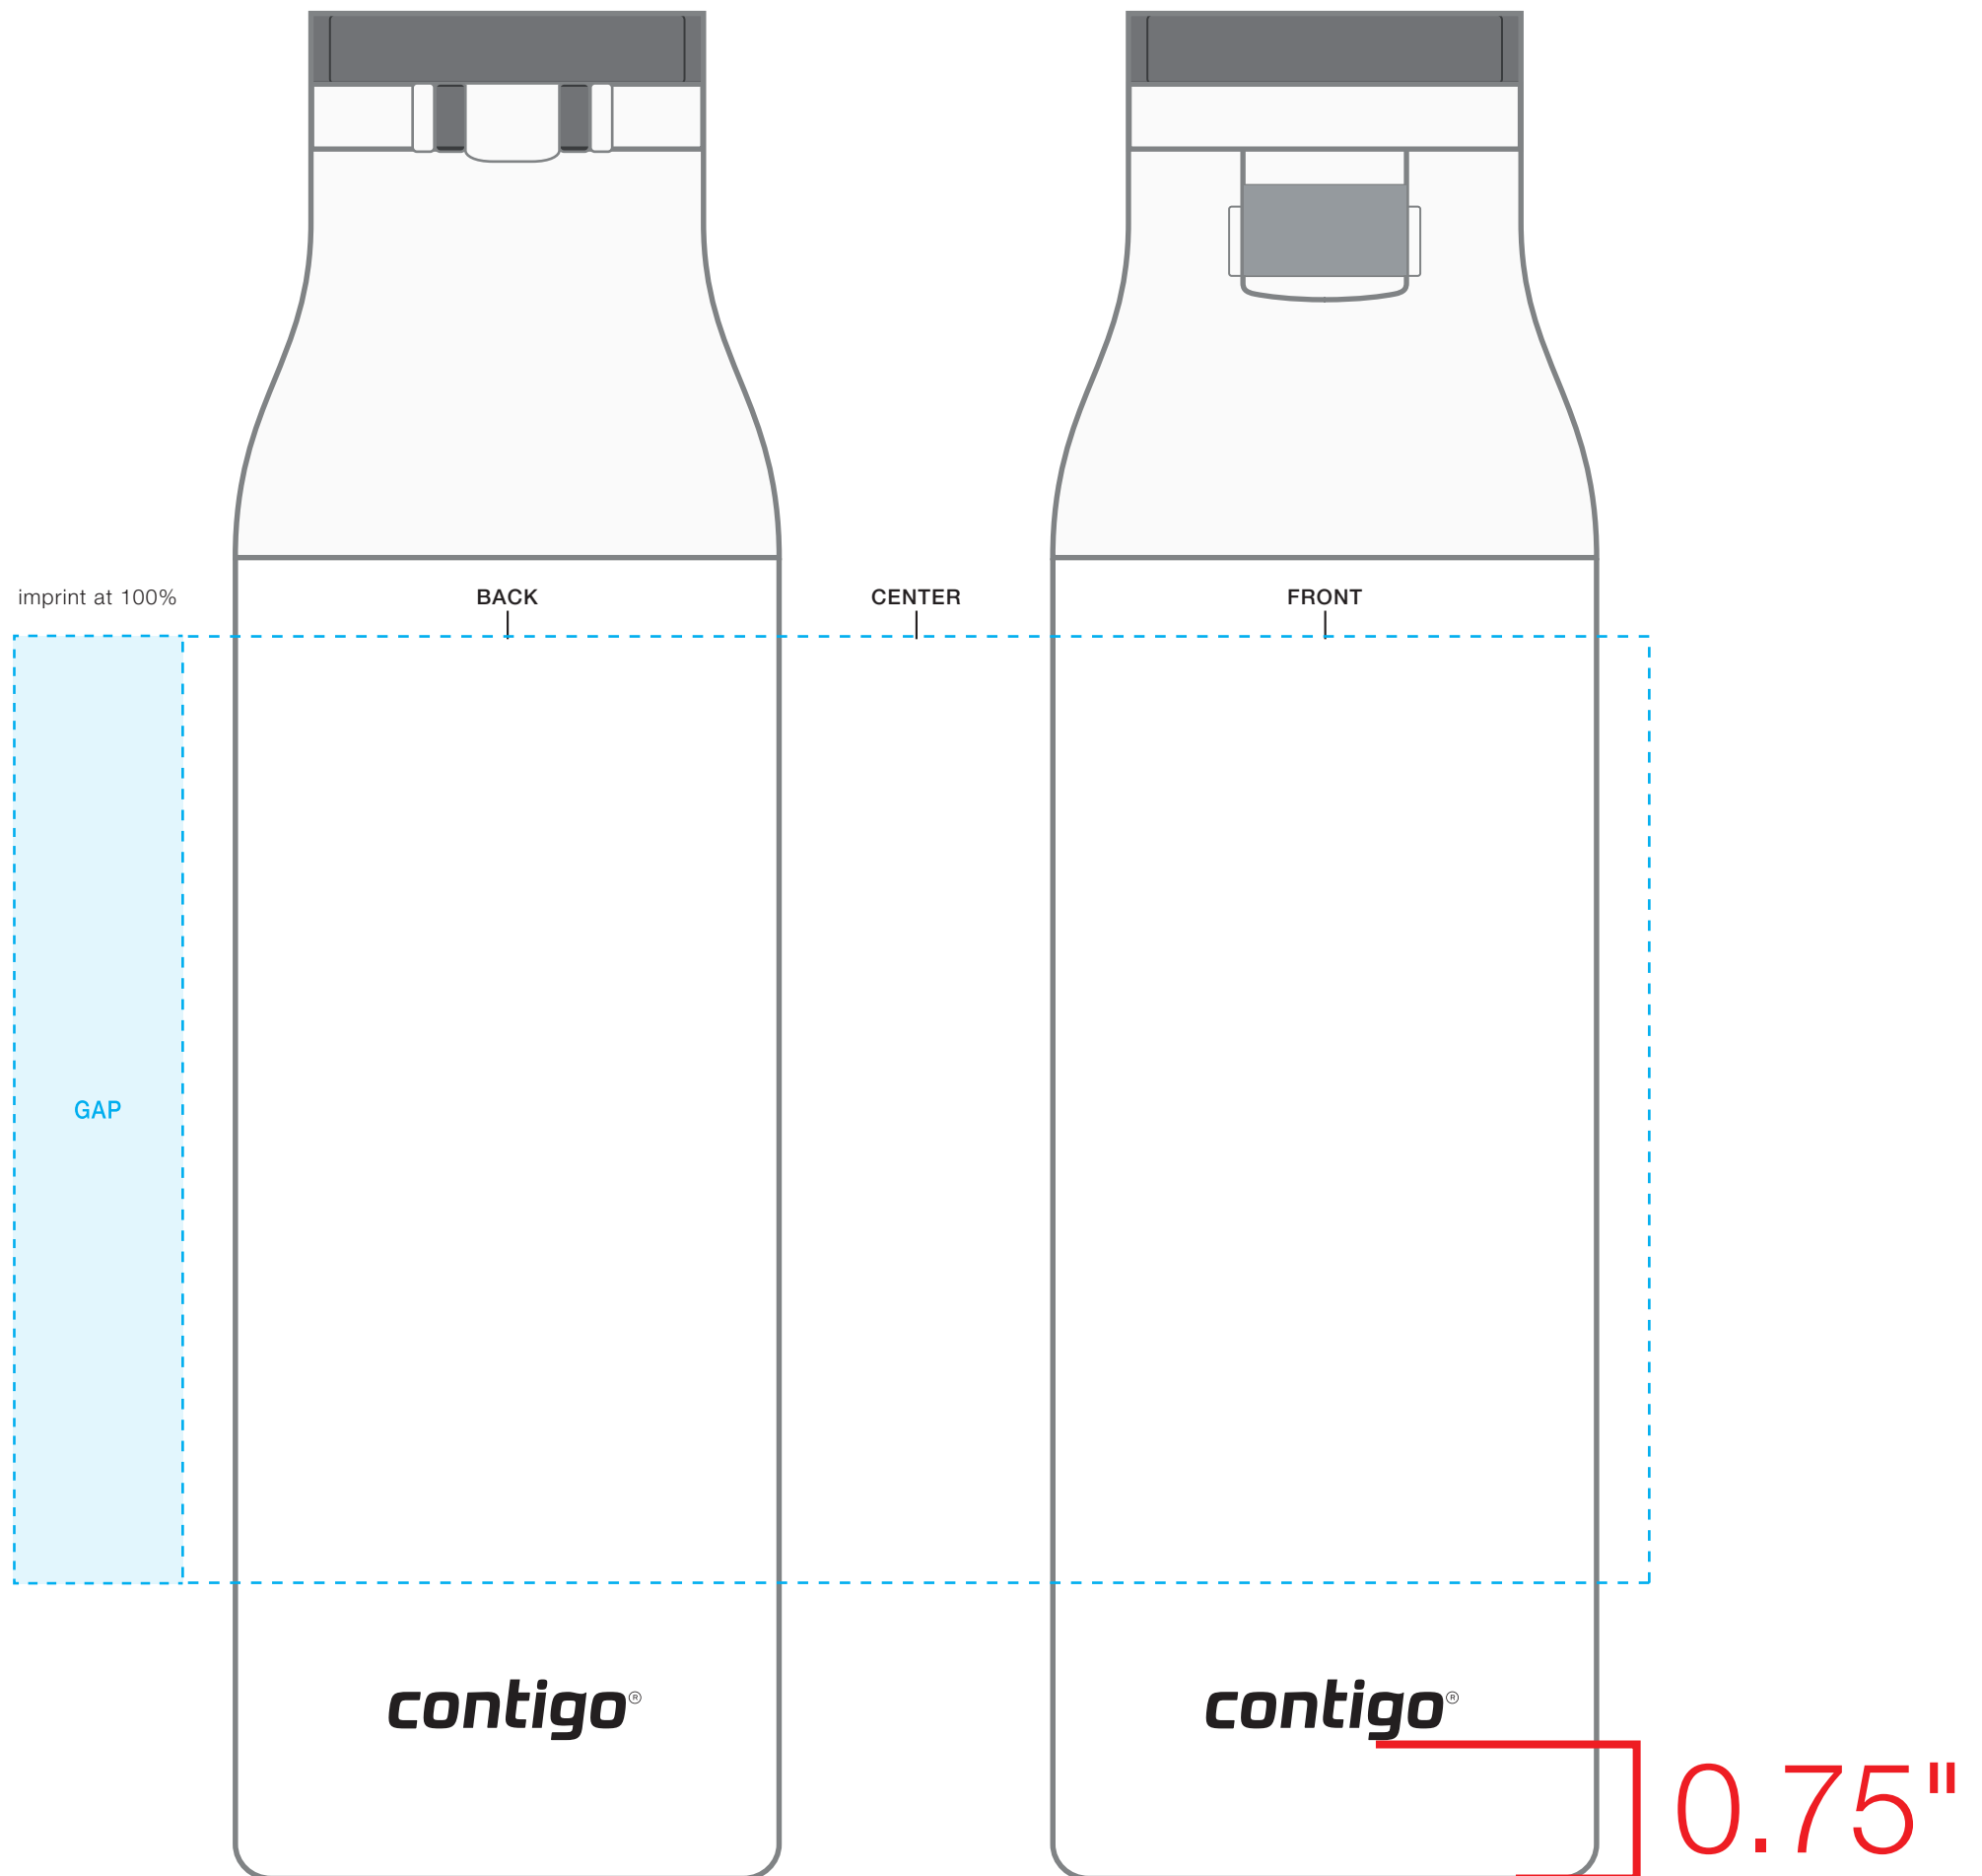

CONTIGO LOGOS PRINT 0.75" FROM BOTTOM
CONTIGO LOGOS WILL BE PRINTED A COLOR FROM WITHIN ARTWORK

24 oz contigo jackson
AVAILABLE IMPRINT AREA [DASHED BLUE LINE] = 5" h x 2.75" w x 7.75" wrap
[8.64" full wrap when printing more than one imprint color]