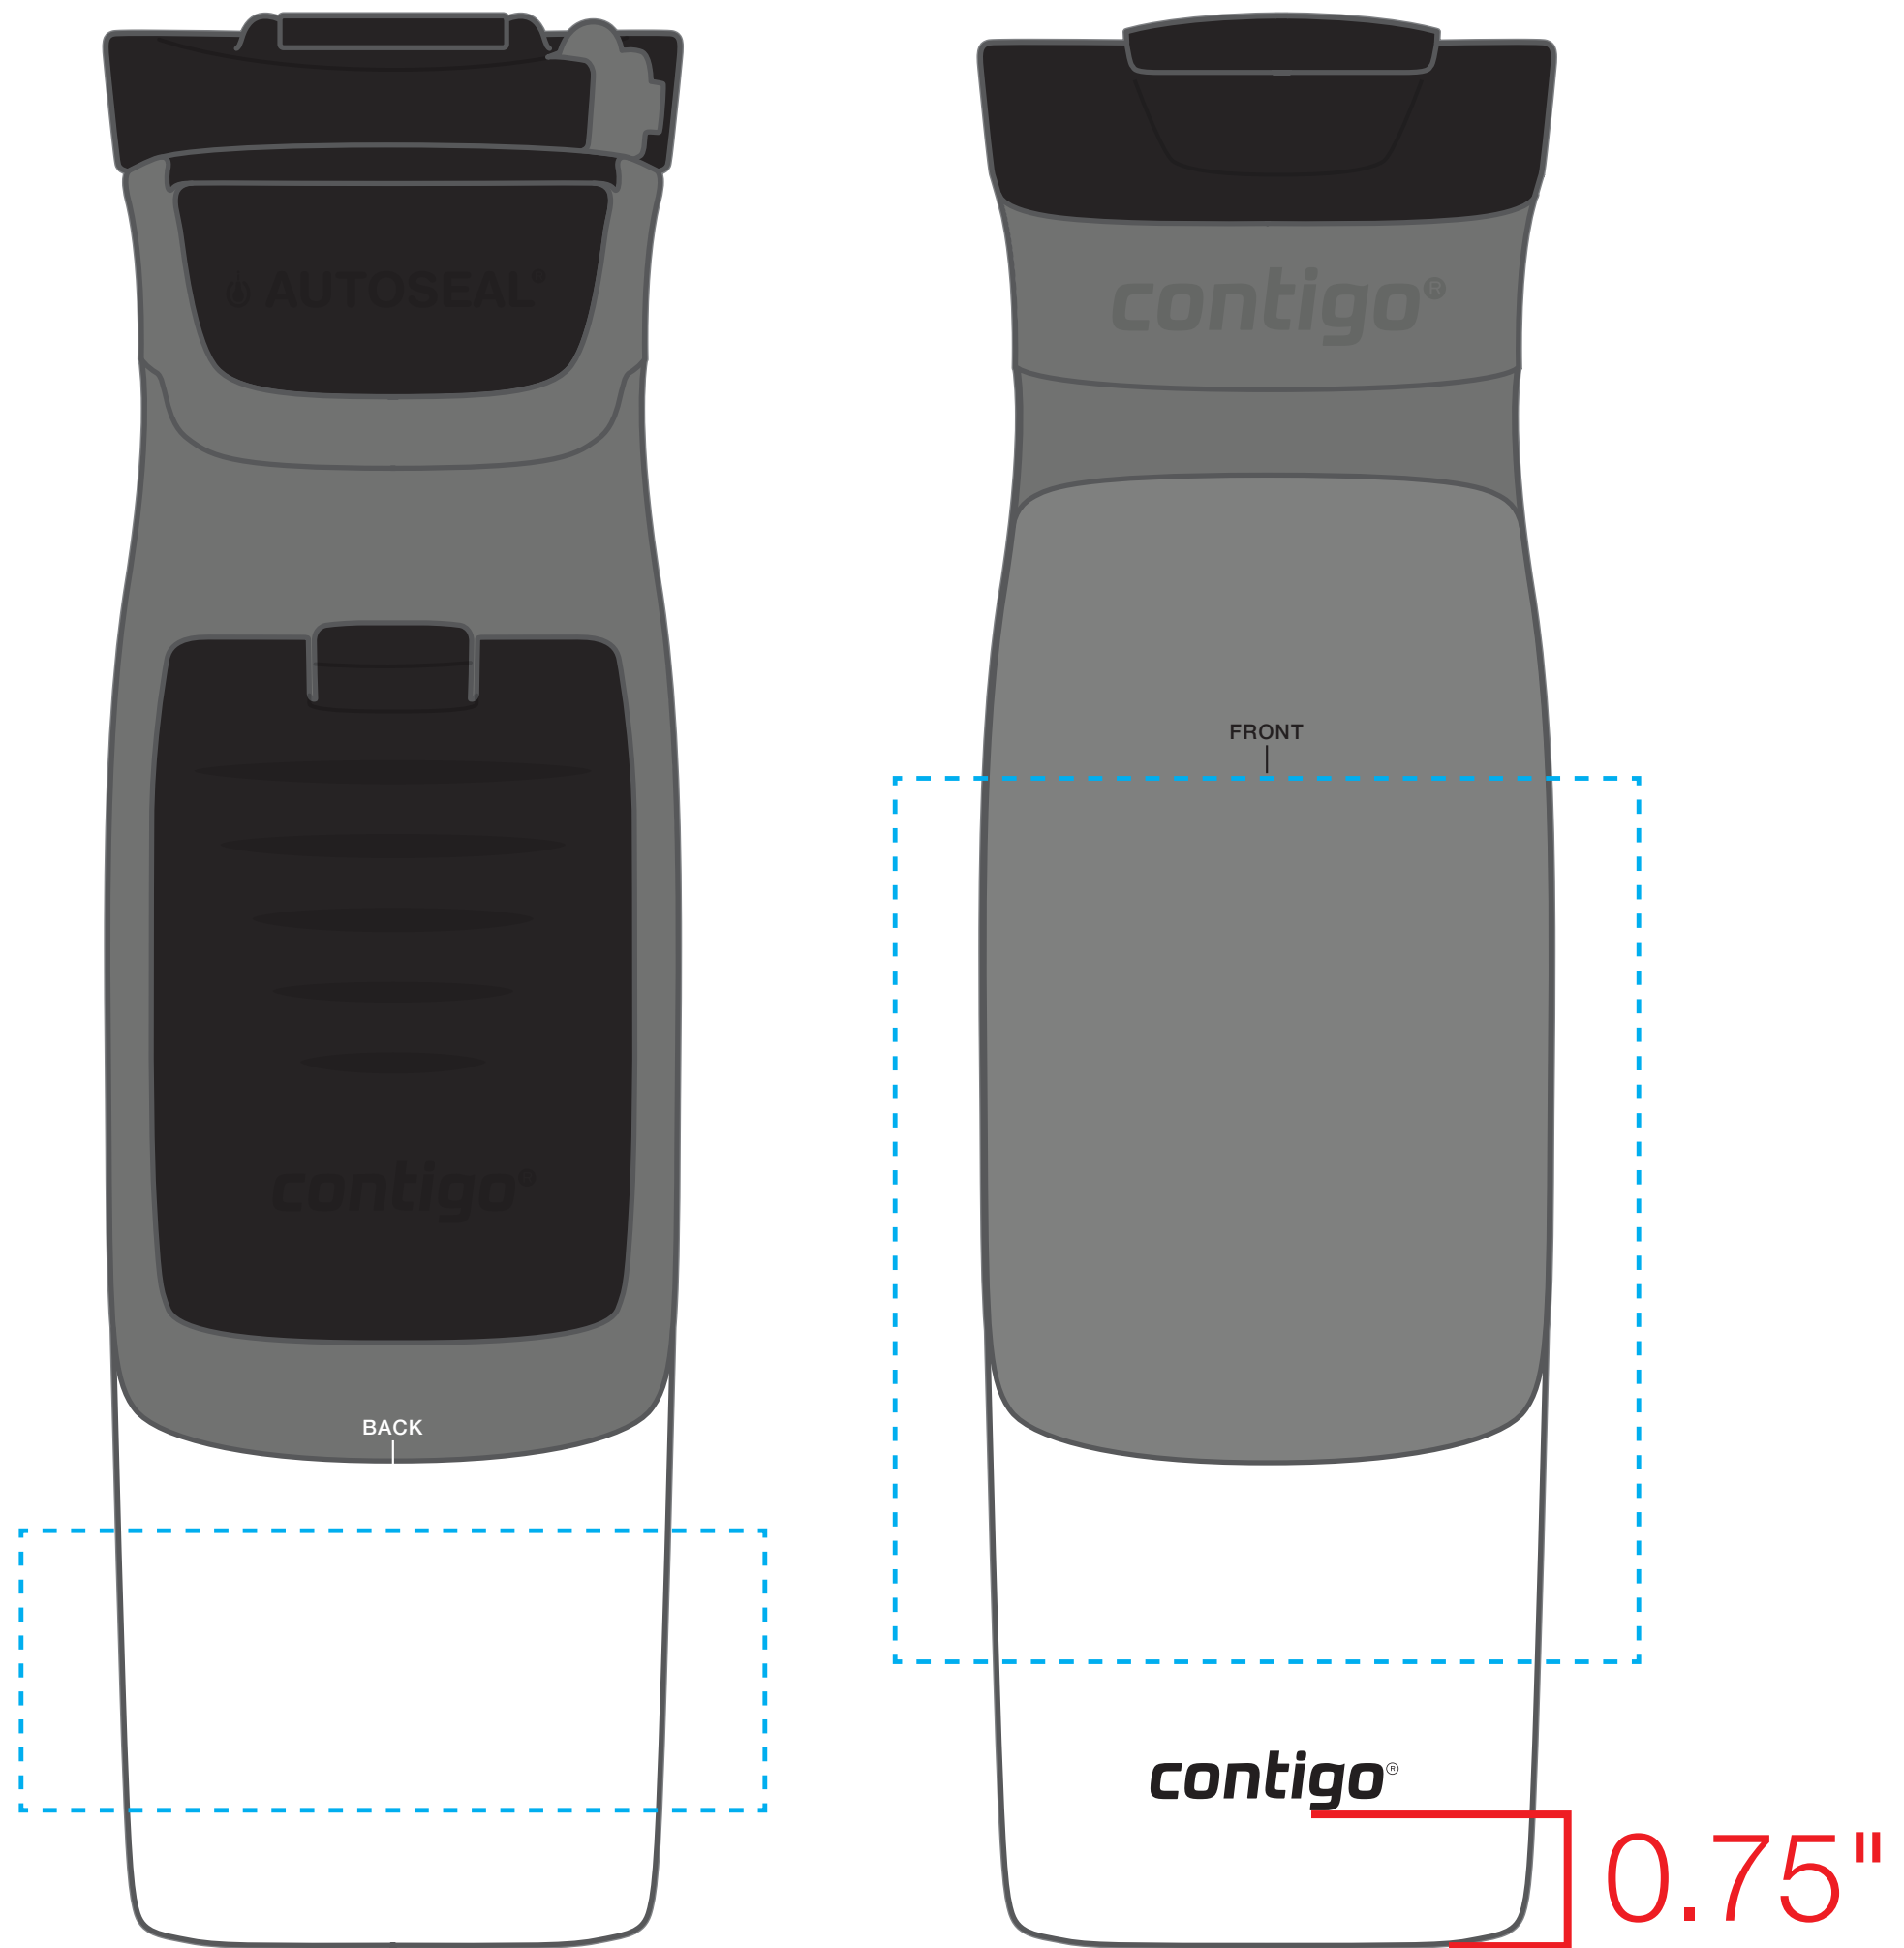

**CONTIGO LOGO PRINTS 0.75" FROM BOTTOM**  
**\*CONTIGO LOGOS WILL BE PRINTED A COLOR FROM WITHIN ARTWORK\***

contigo kangaroo  
AVAILABLE IMPRINT AREA [DASHED BLUE LINE] = front: 4.75" h x 3" w x 4" wrap, back: 1.5" h x 3" w x 4" wrap