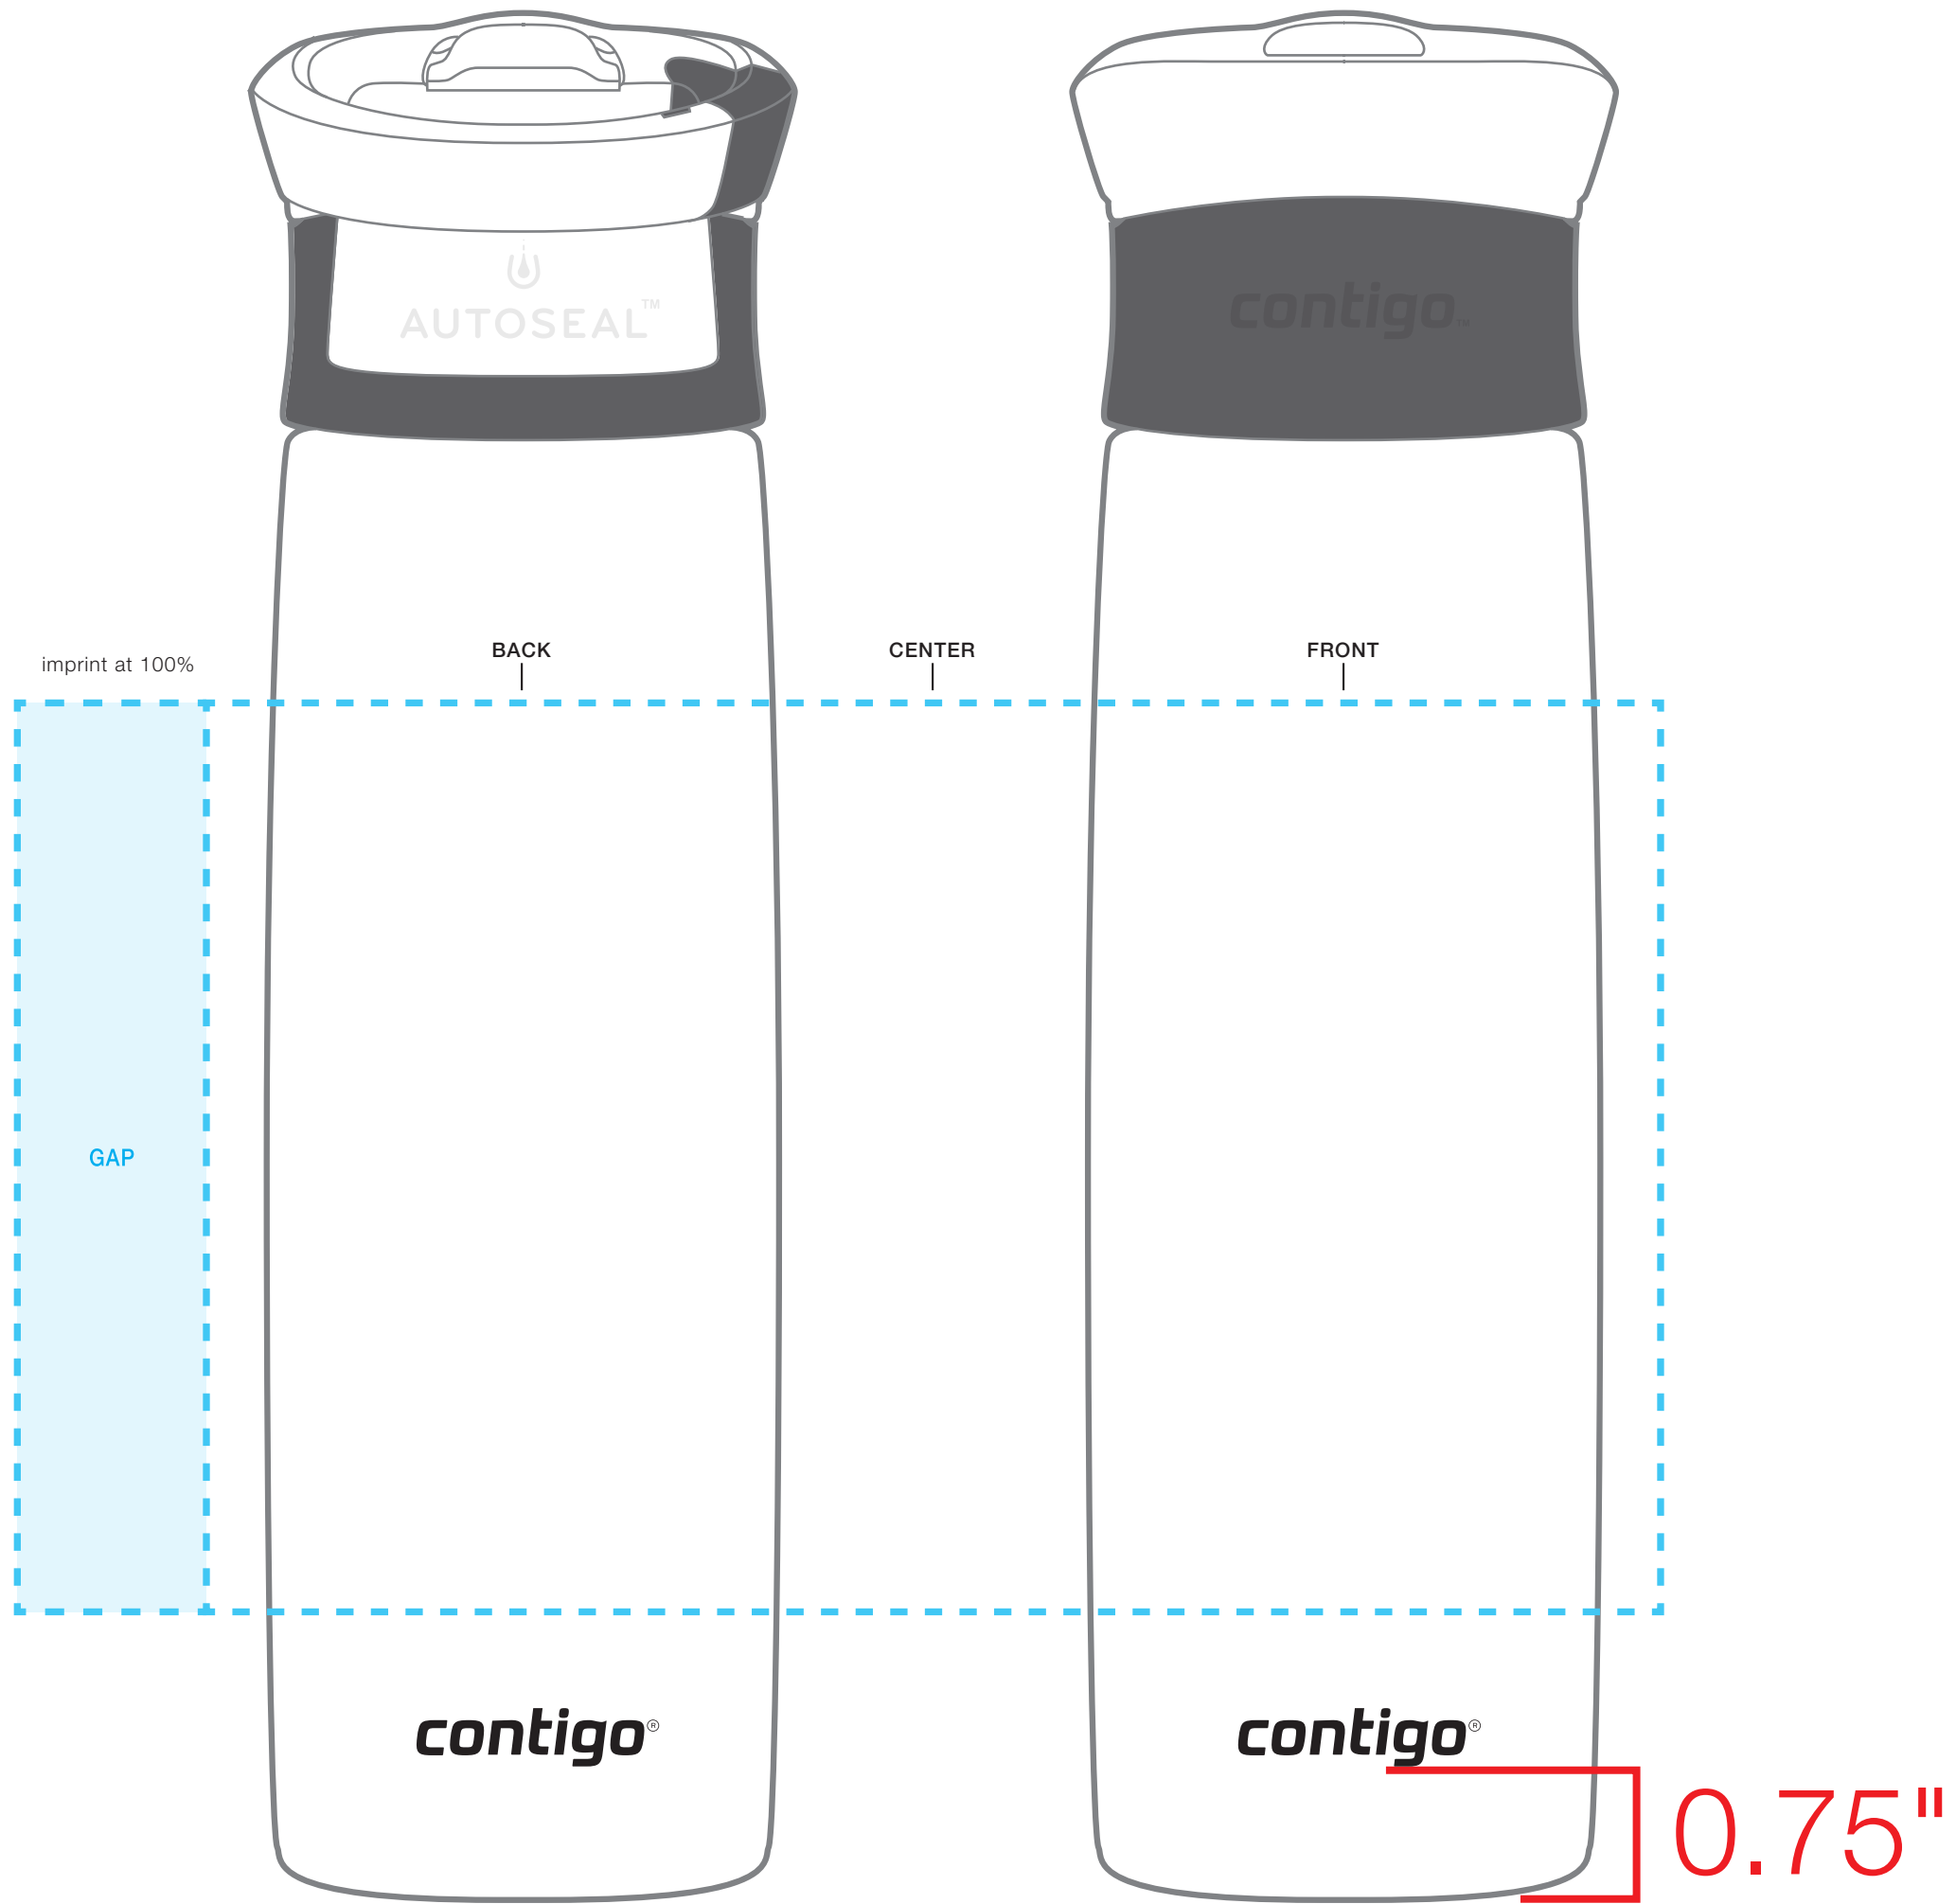

**CONTIGO LOGOS PRINT 0.75" FROM BOTTOM**  
**\*CONTIGO LOGOS WILL BE PRINTED A COLOR FROM WITHIN ARTWORK\***

24 oz contigo madison  
AVAILABLE IMPRINT AREA [DASHED BLUE LINE] = 5" h x 2.75" w x 8" wrap  
[ 9.04" full wrap when printing more than one imprint color ]