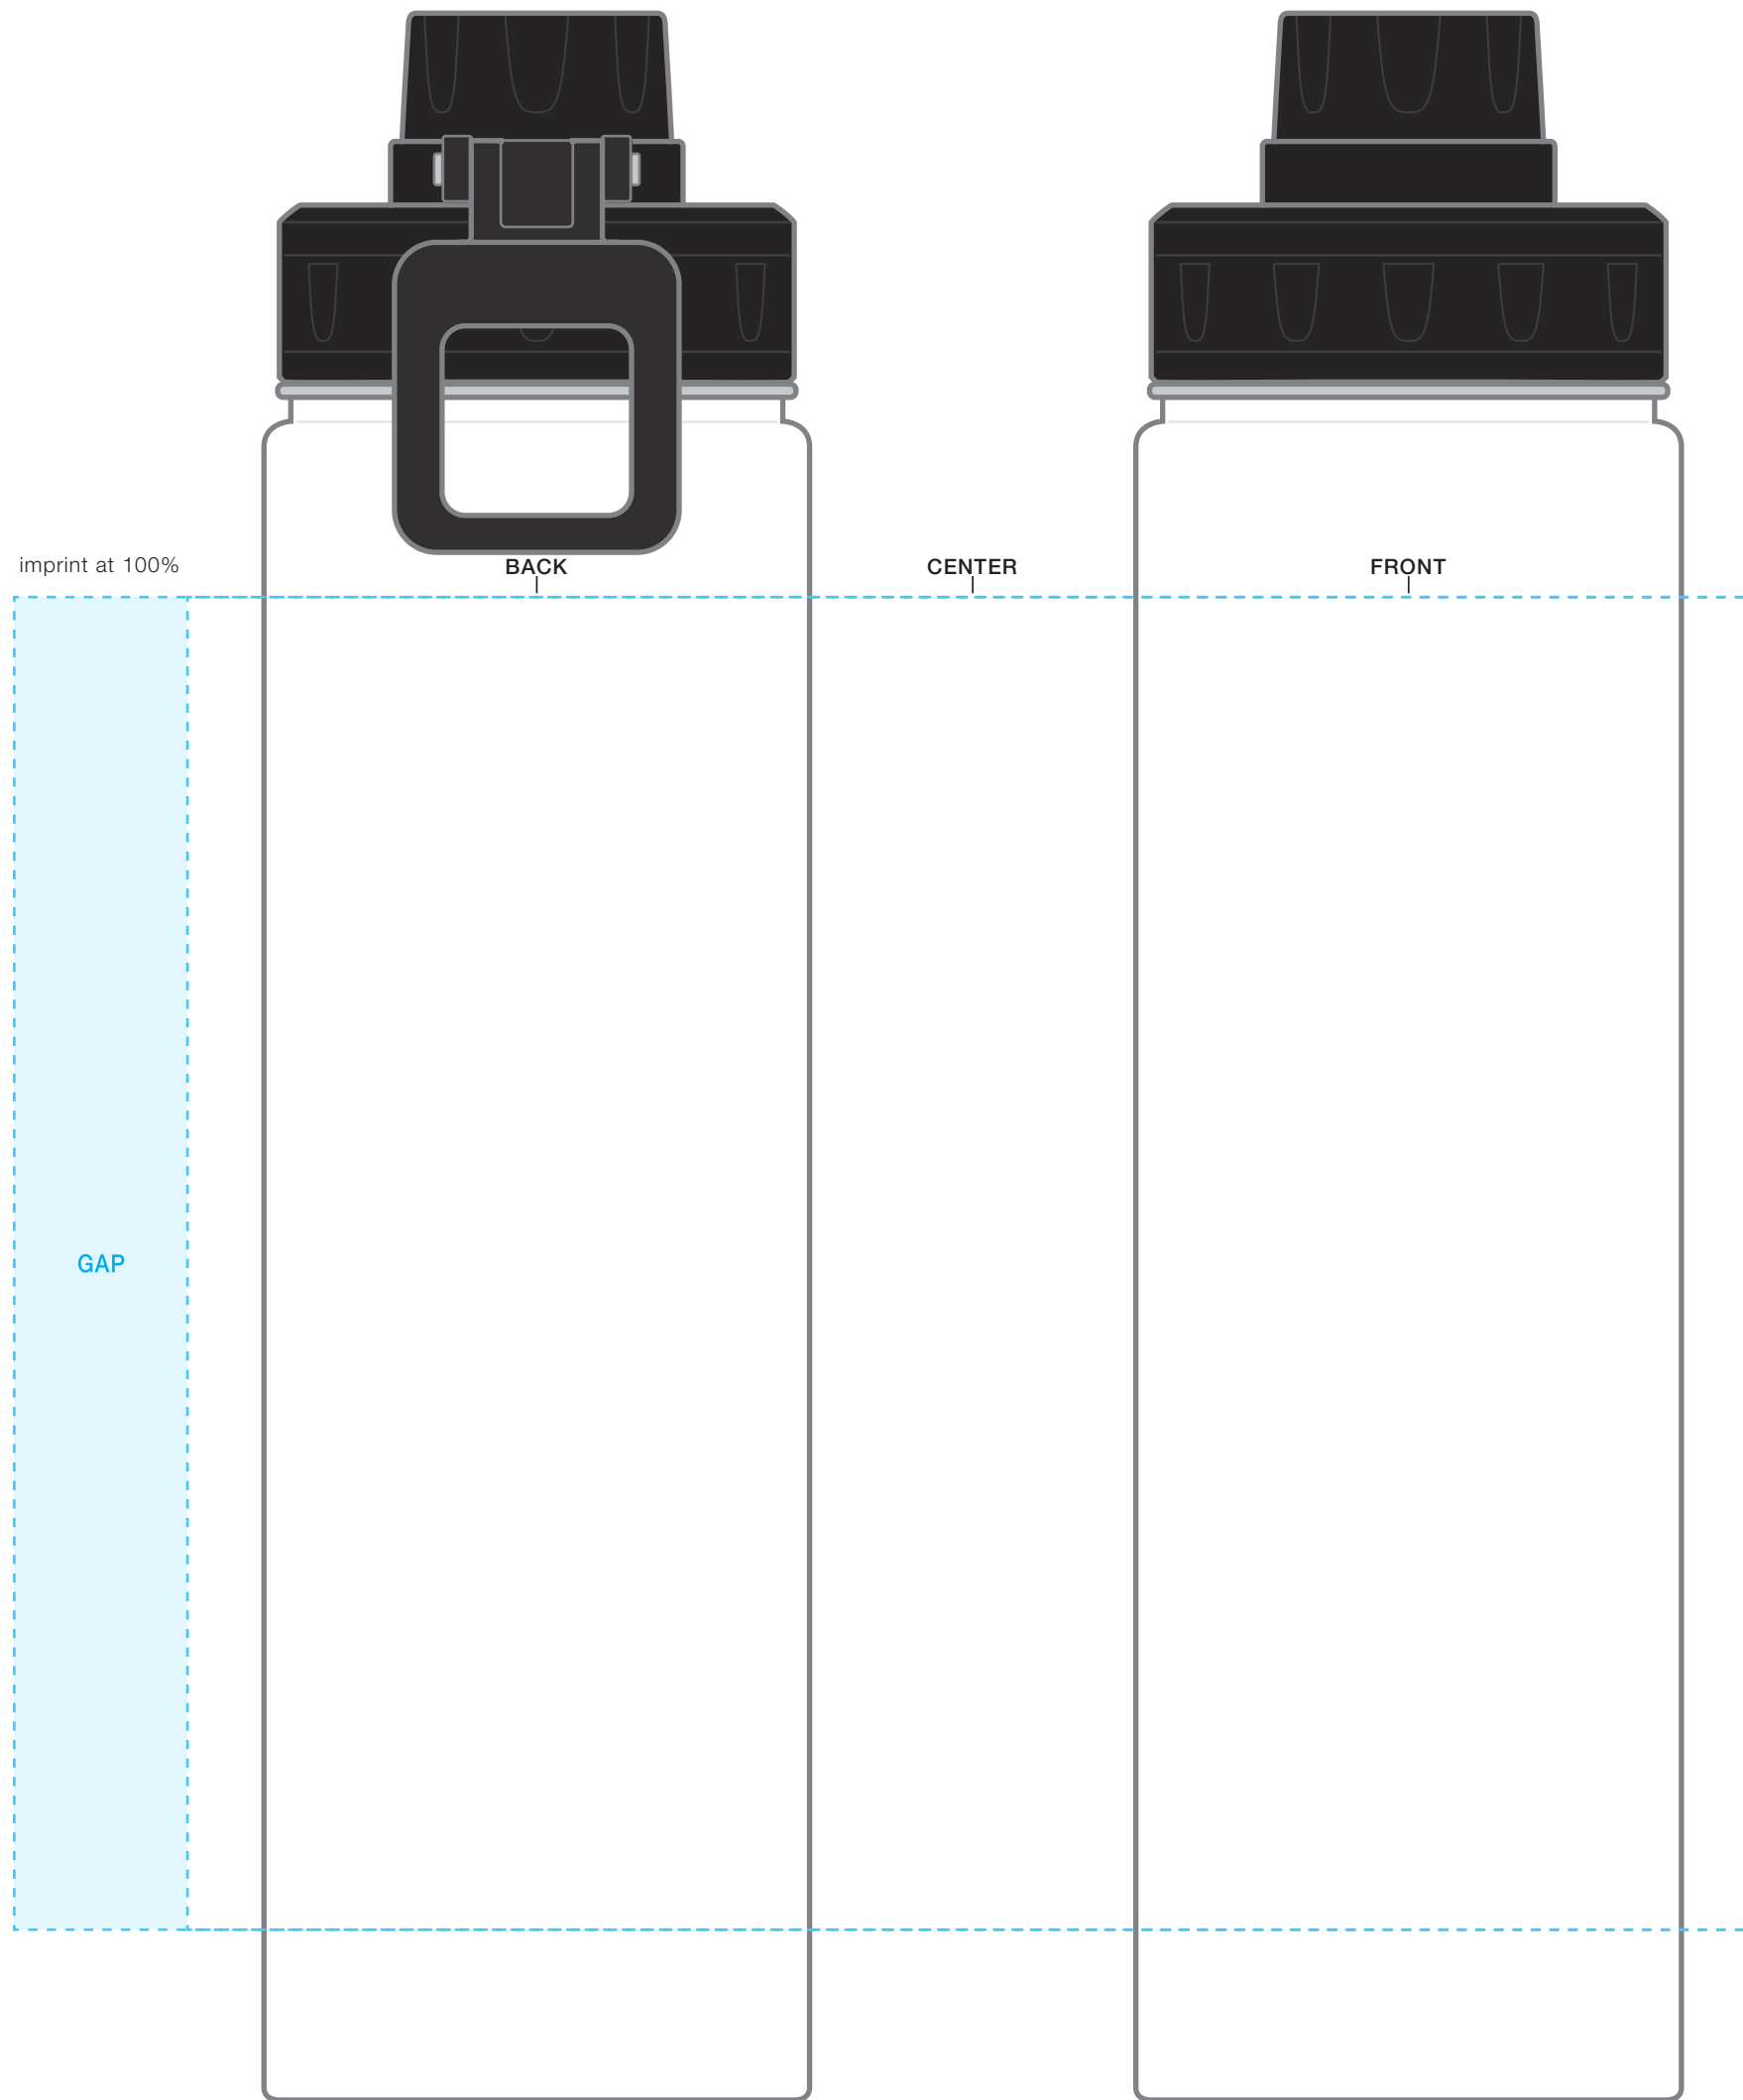

****IMPRINT WILL TAKE ON TEXTURE OF ITEM POWDER COAT SURFACE****

h2go® quest
AVAILABLE IMPRINT AREA [DASHED BLUE LINE] = 7" h x 2.75" w x 8.75" wrap
[9.16" full wrap when printing more than one imprint color]