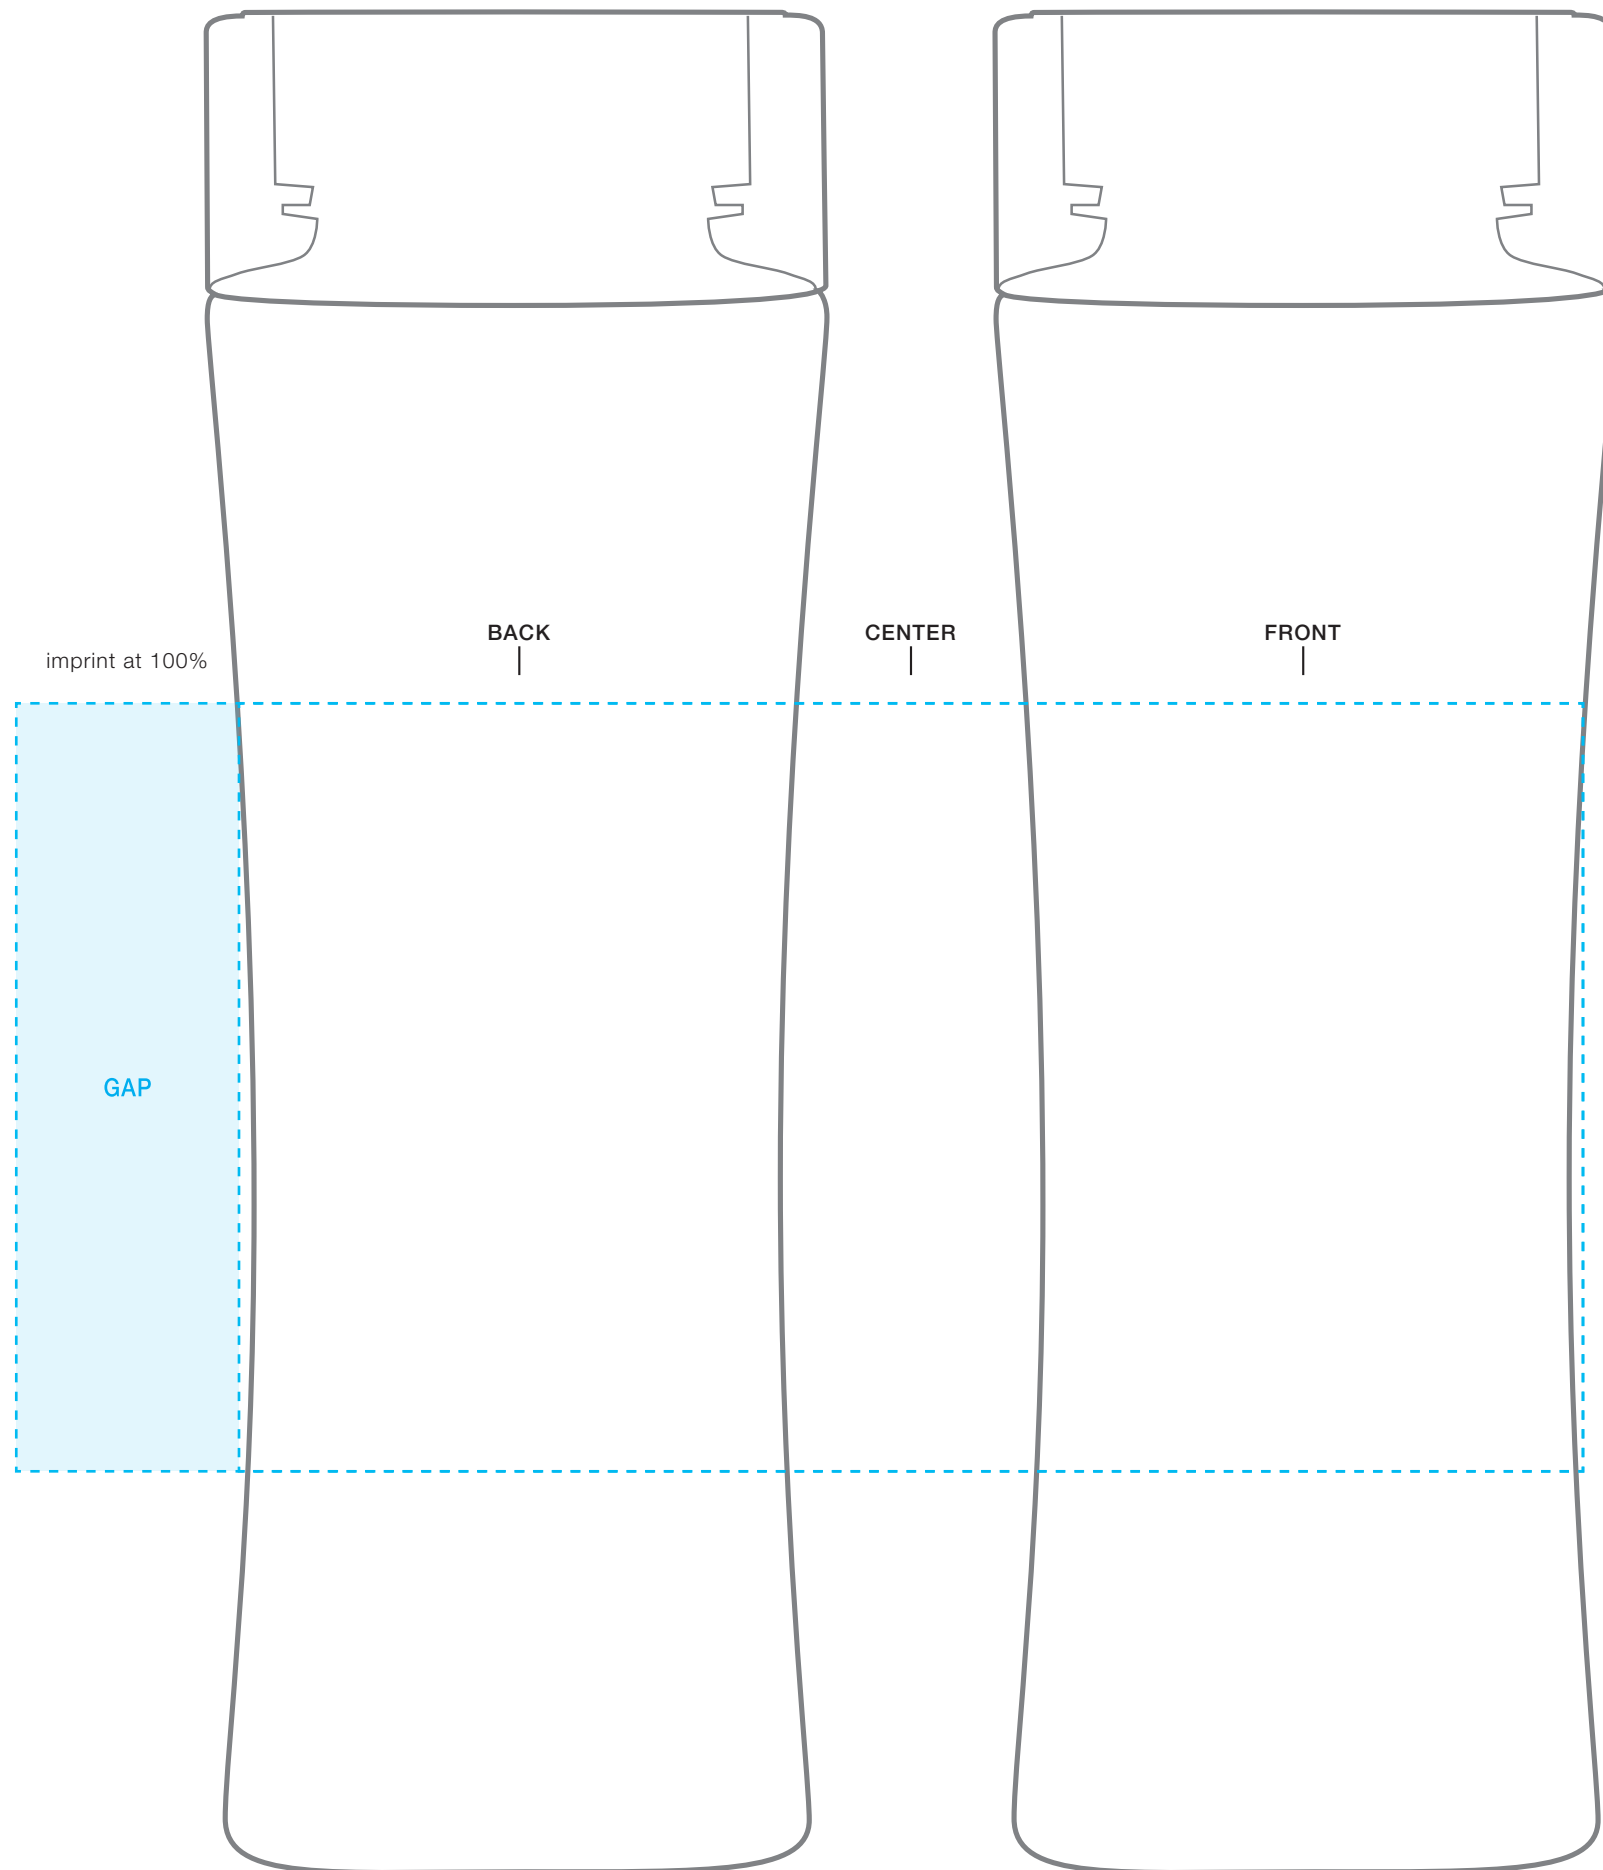

****CIRCLES/SQUARES WILL WARP ON TAPERED ITEM****

stealth
AVAILABLE IMPRINT AREA [DASHED BLUE LINE] = 4" h x 2.75" w x 7" wrap
[8.16" full wrap when printing more than one imprint color]

**NOT A PROOF
FOR CONCEPT PURPOSES ONLY**
PLEASE DESIGNATE PMS# TO CORRESPONDING COLOR #
PLEASE USE PMS COLORS AND OUTLINE ANY FONTS
BEFORE SENDING WITH YOUR ORDER