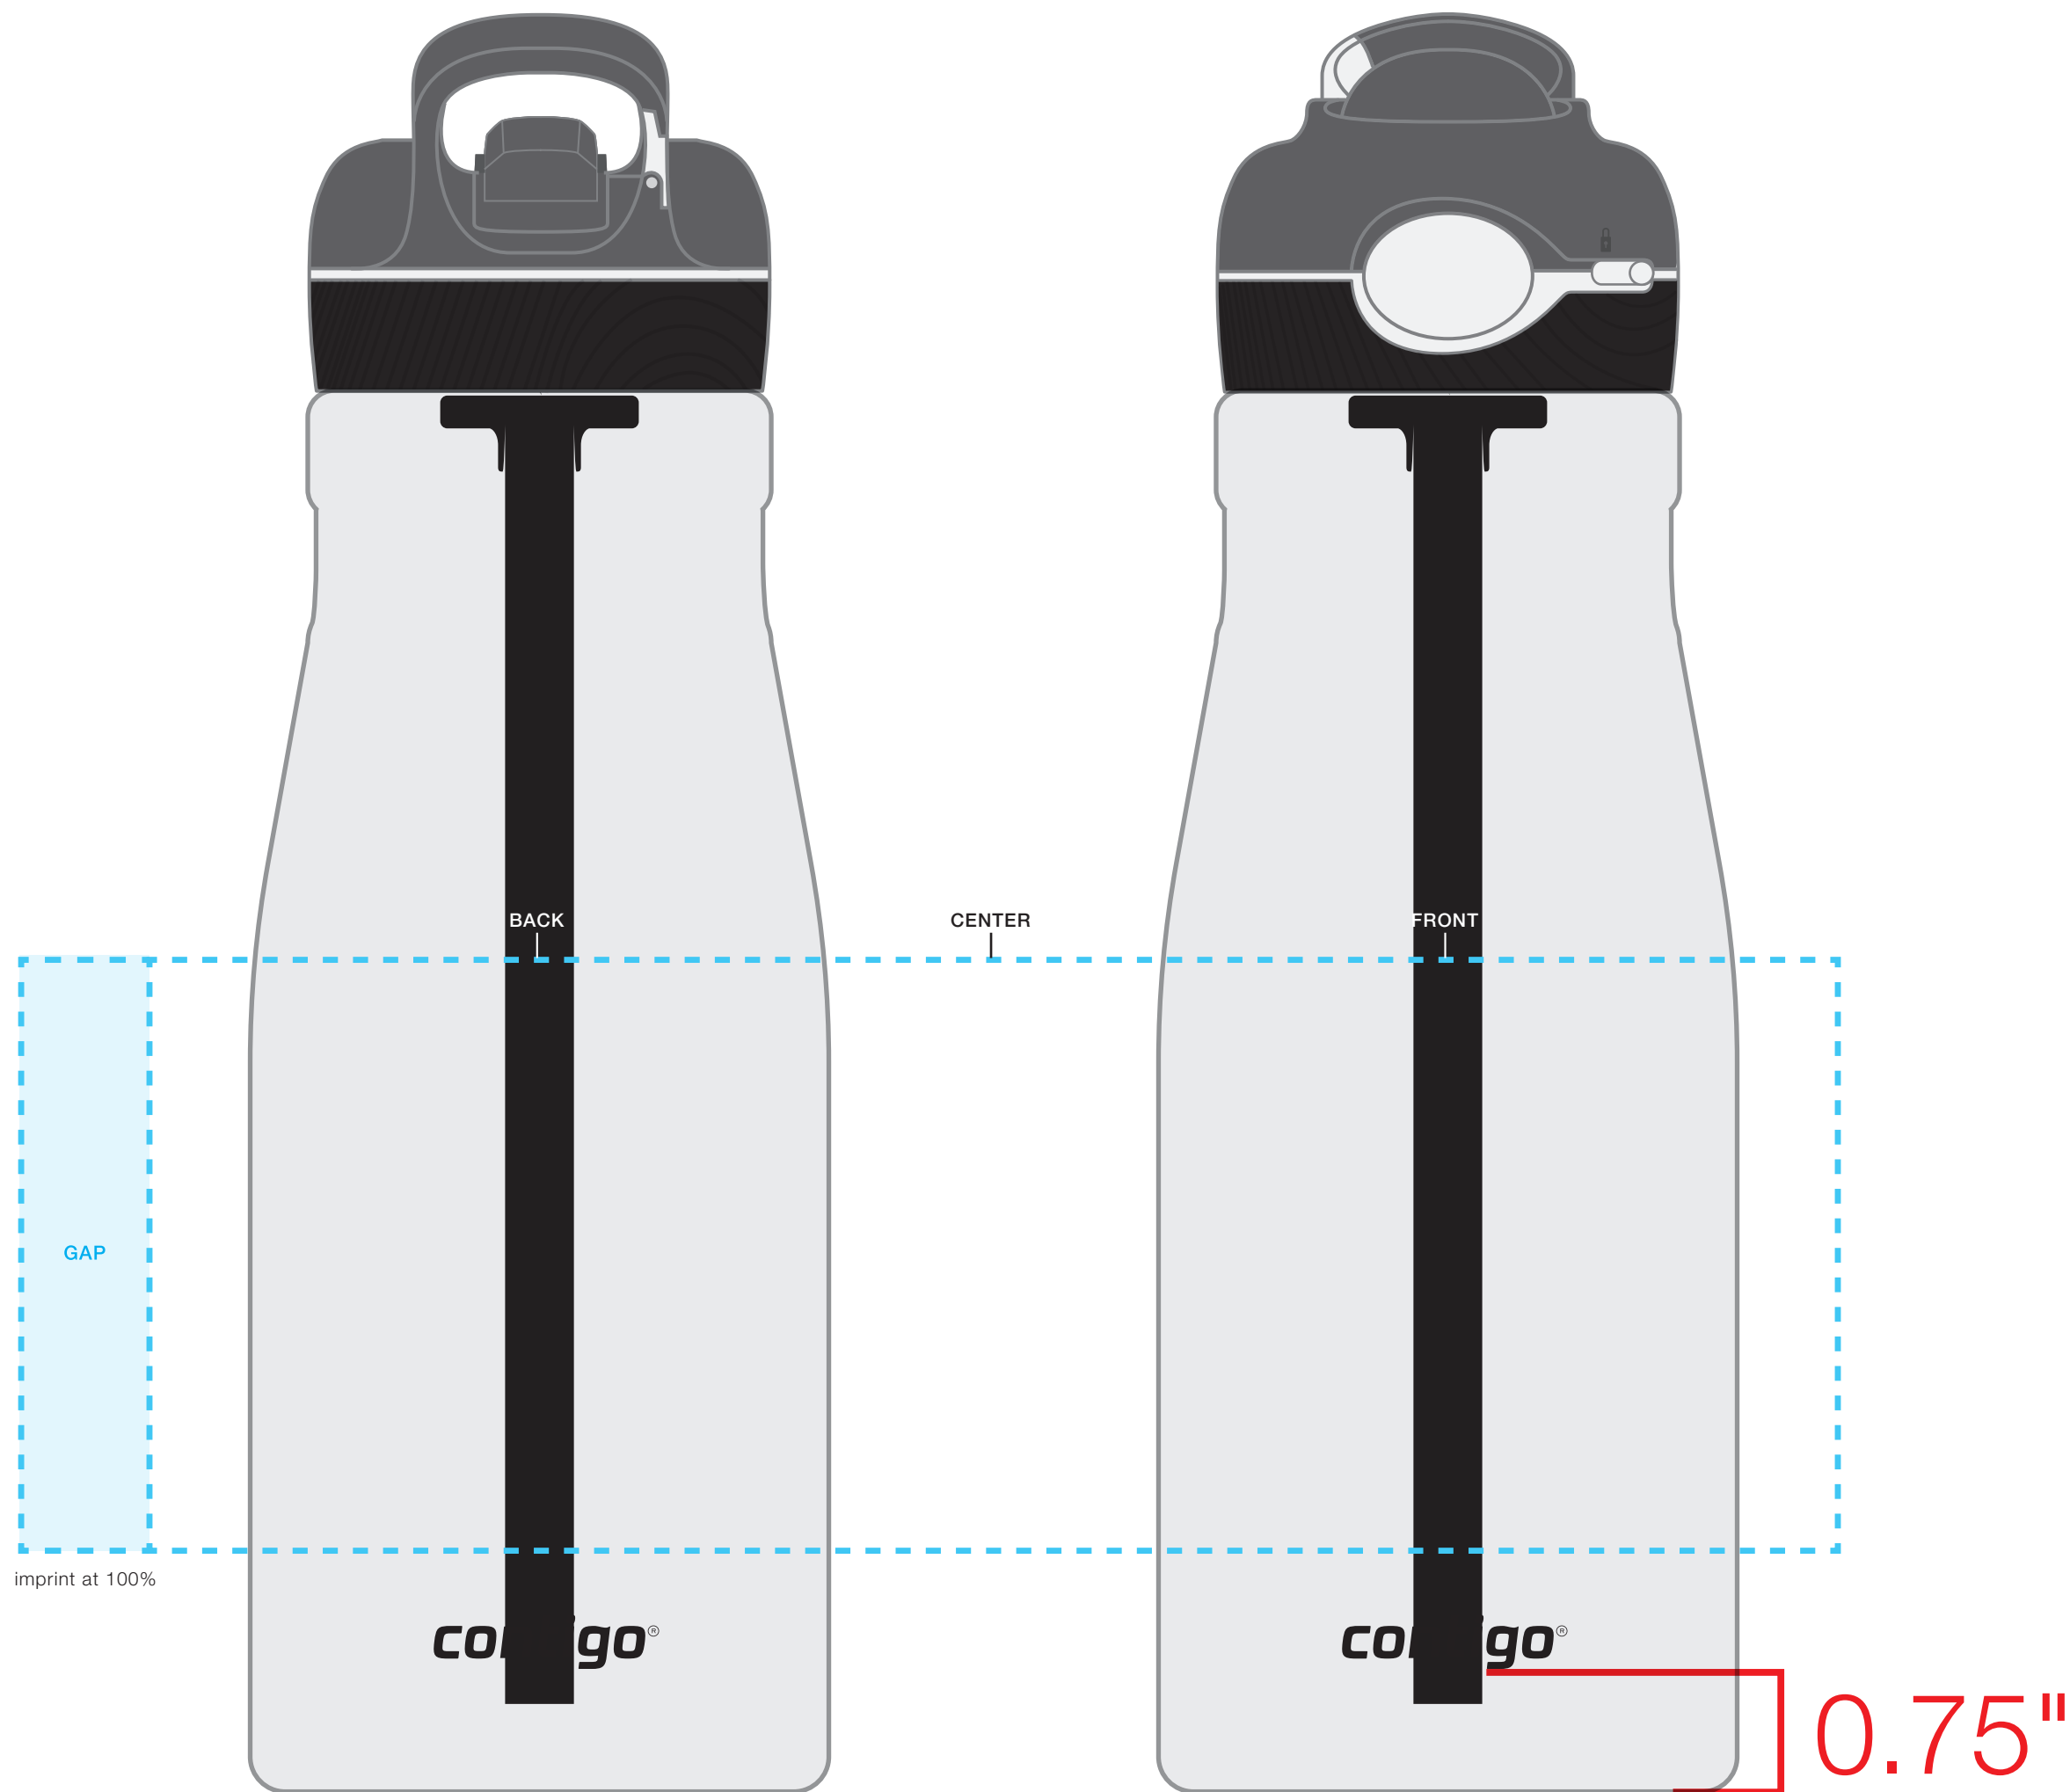

**CONTIGO LOGOS PRINT 0.75" FROM BOTTOM**  
**\*CONTIGO LOGOS WILL BE PRINTED A COLOR FROM WITHIN ARTWORK\***

contigo ashland  
AVAILABLE IMPRINT AREA [DASHED BLUE LINE] = 3.5" h x 3" w x 10" wrap  
[ 10.76" full wrap when printing more than one imprint color ]