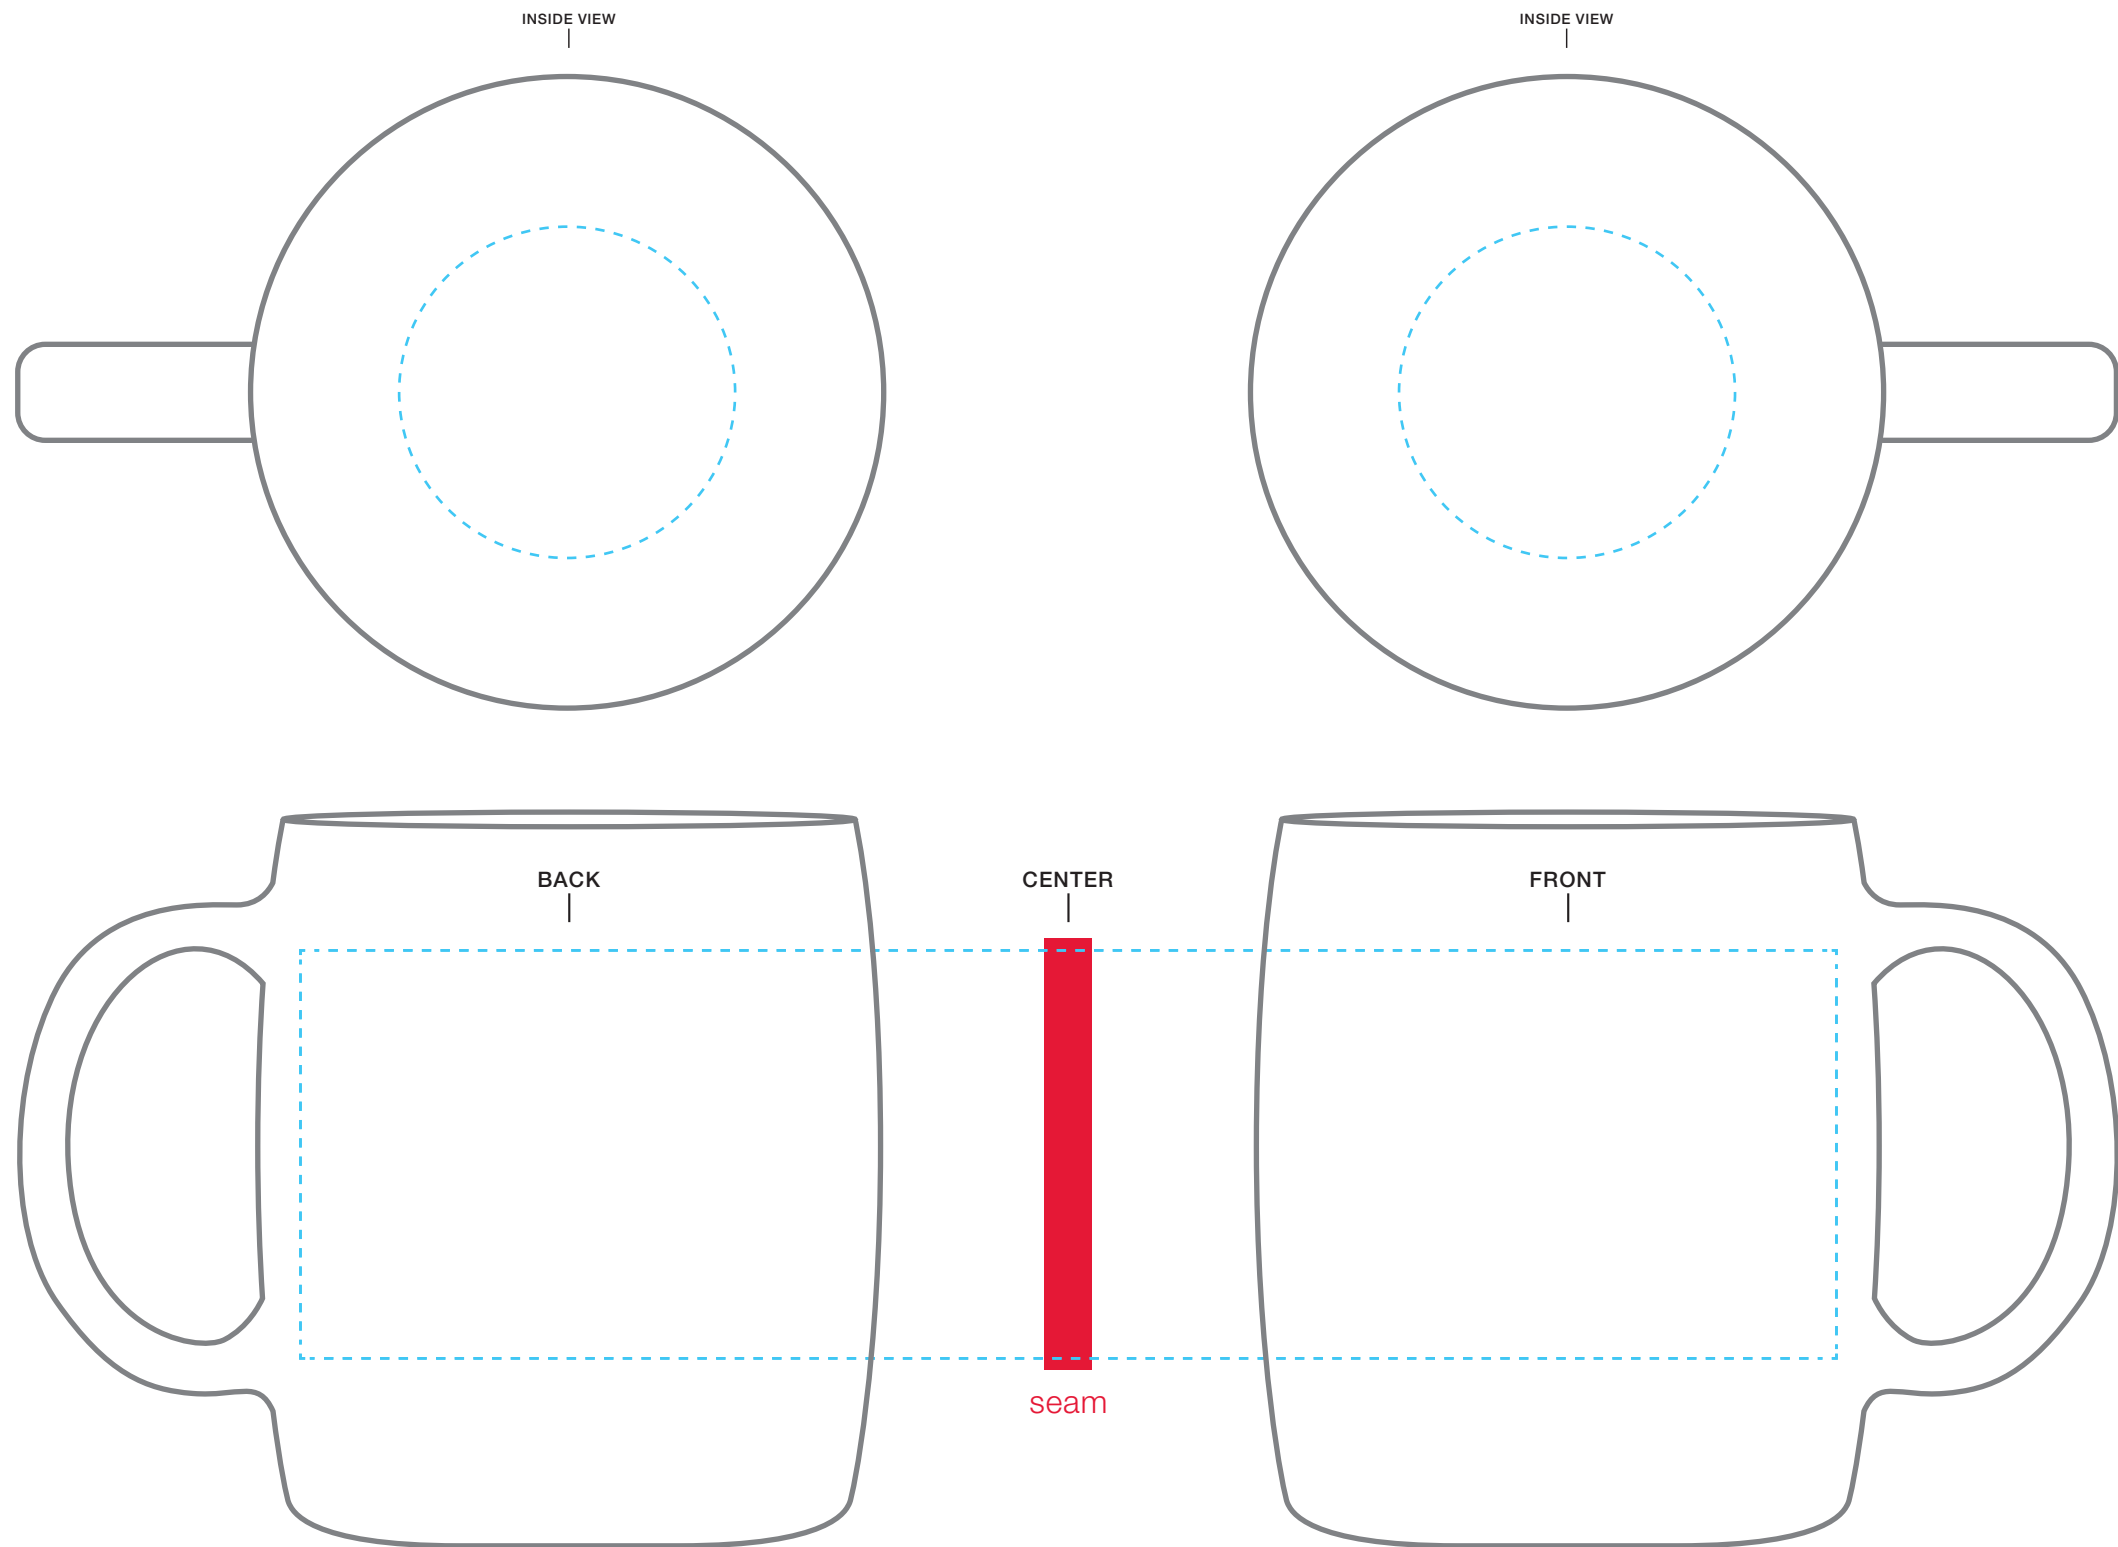

****CIRCLES/SQUARES WILL WARP ON TAPERED ITEM****

13 oz nordic glass
AVAILABLE IMPRINT AREA [DASHED BLUE LINE] = 2.125" h x 3" w x 8.25" wrap BOTTOM IMPRINT AREA = 1.75" diameter

**NOT A PROOF
FOR CONCEPT PURPOSES ONLY**
PLEASE DESIGNATE PMS# TO CORRESPONDING COLOR #
PLEASE USE PMS COLORS AND OUTLINE ANY FONTS
BEFORE SENDING WITH YOUR ORDER