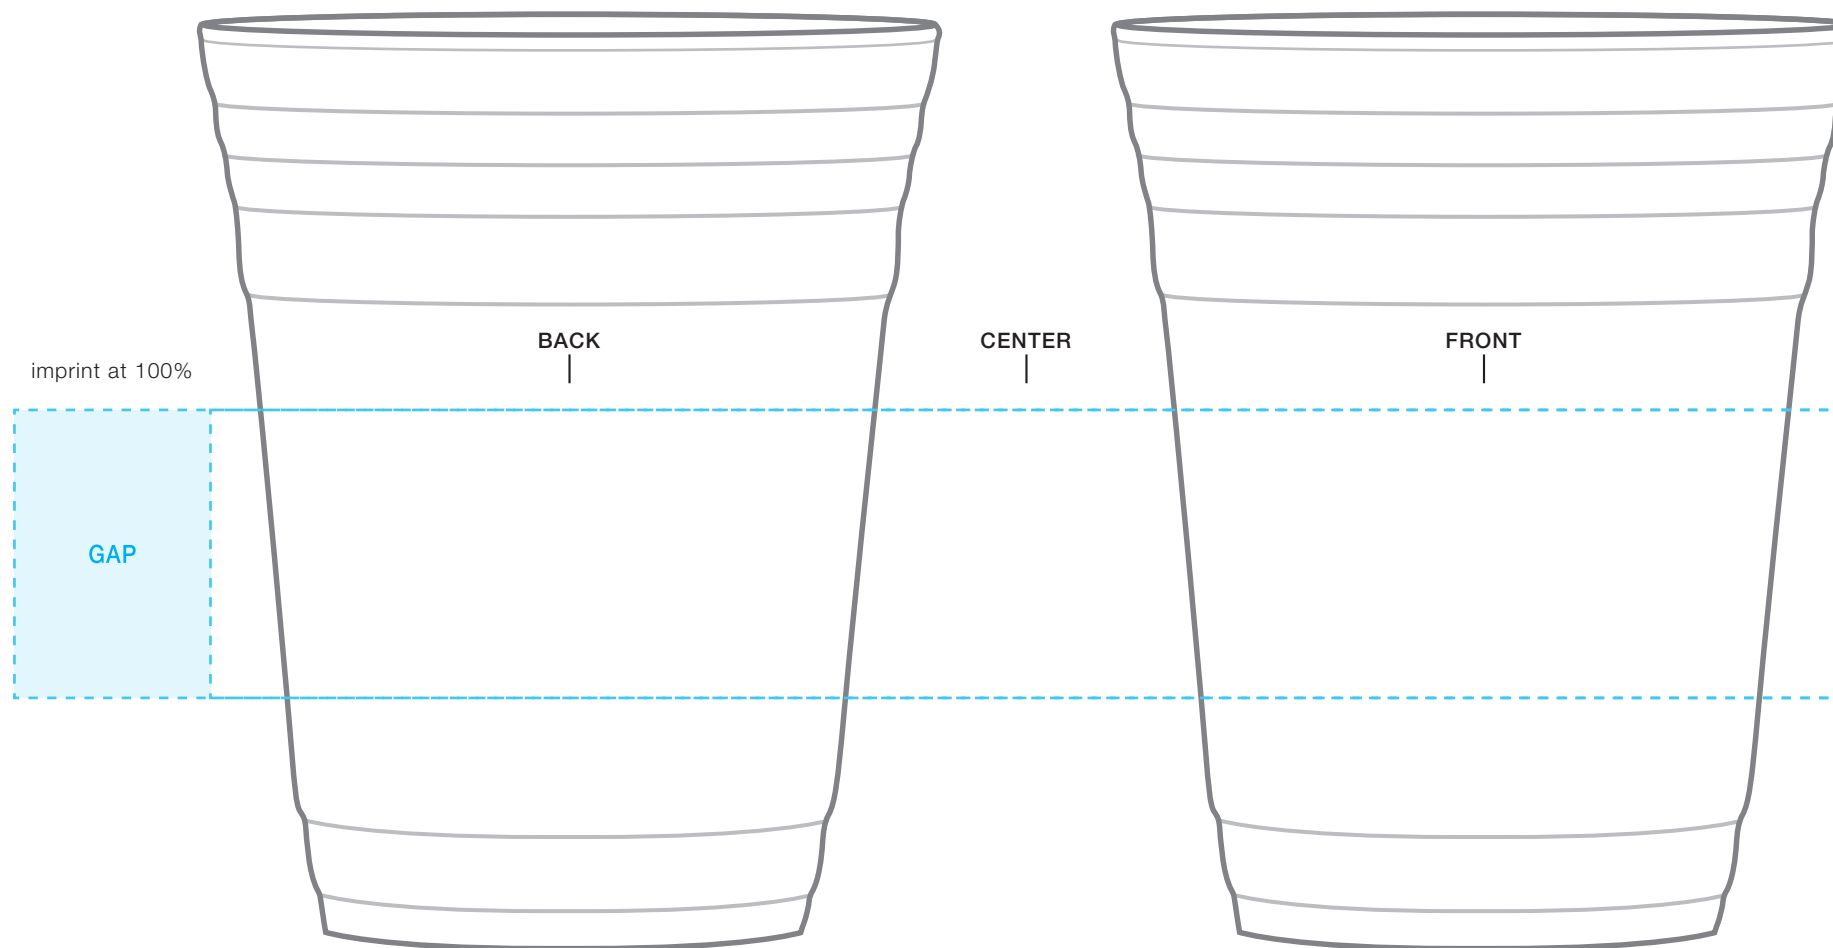

****CIRCLES/SQUARES WILL WARP ON TAPERED ITEM****

16 oz player glass

AVAILABLE IMPRINT AREA [DASHED BLUE LINE] = 1.5" h x 2.25" w x 8.5" wrap
[9.52" full wrap when printing more than one imprint color]

**NOT A PROOF
FOR CONCEPT PURPOSES ONLY**
PLEASE DESIGNATE PMS# TO CORRESPONDING COLOR #
PLEASE USE PMS COLORS AND OUTLINE ANY FONTS
BEFORE SENDING WITH YOUR ORDER