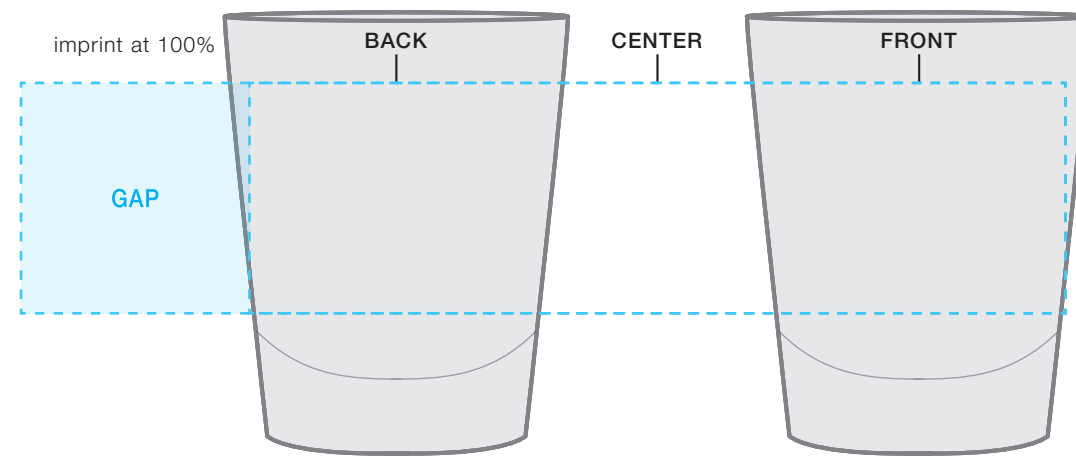

****CIRCLES/SQUARES WILL WARP ON TAPERED ITEM****

1.75 oz shot glass
AVAILABLE IMPRINT AREA [DASHED BLUE LINE] = 1.2" h x 1.5" w x 4.25" wrap
[5.44" full wrap when printing more than one imprint color]