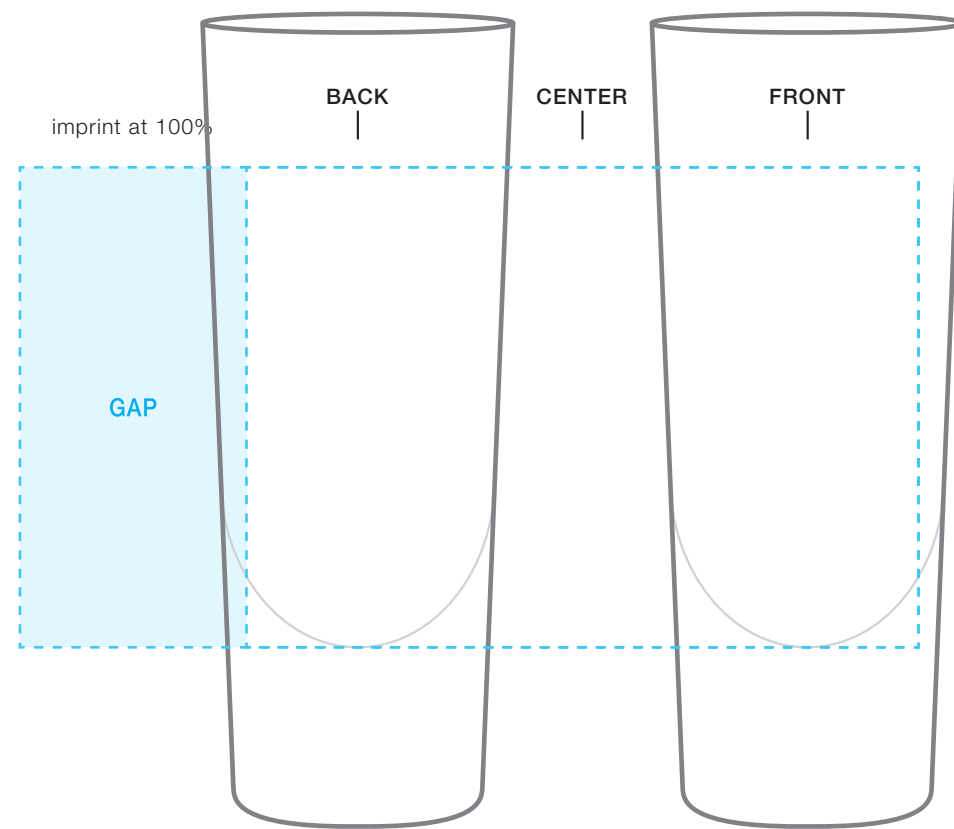

****CIRCLES/SQUARES WILL WARP ON TAPERED ITEM****

2 oz shooter glass

AVAILABLE IMPRINT AREA [DASHED BLUE LINE] = 2.5" h x 1.5" w x 3.5" wrap
[4.68" full wrap when printing more than one imprint color]

NOT A PROOF
FOR CONCEPT PURPOSES ONLY
PLEASE DESIGNATE PMS# TO CORRESPONDING COLOR #
PLEASE USE PMS COLORS AND OUTLINE ANY FONTS
BEFORE SENDING WITH YOUR ORDER