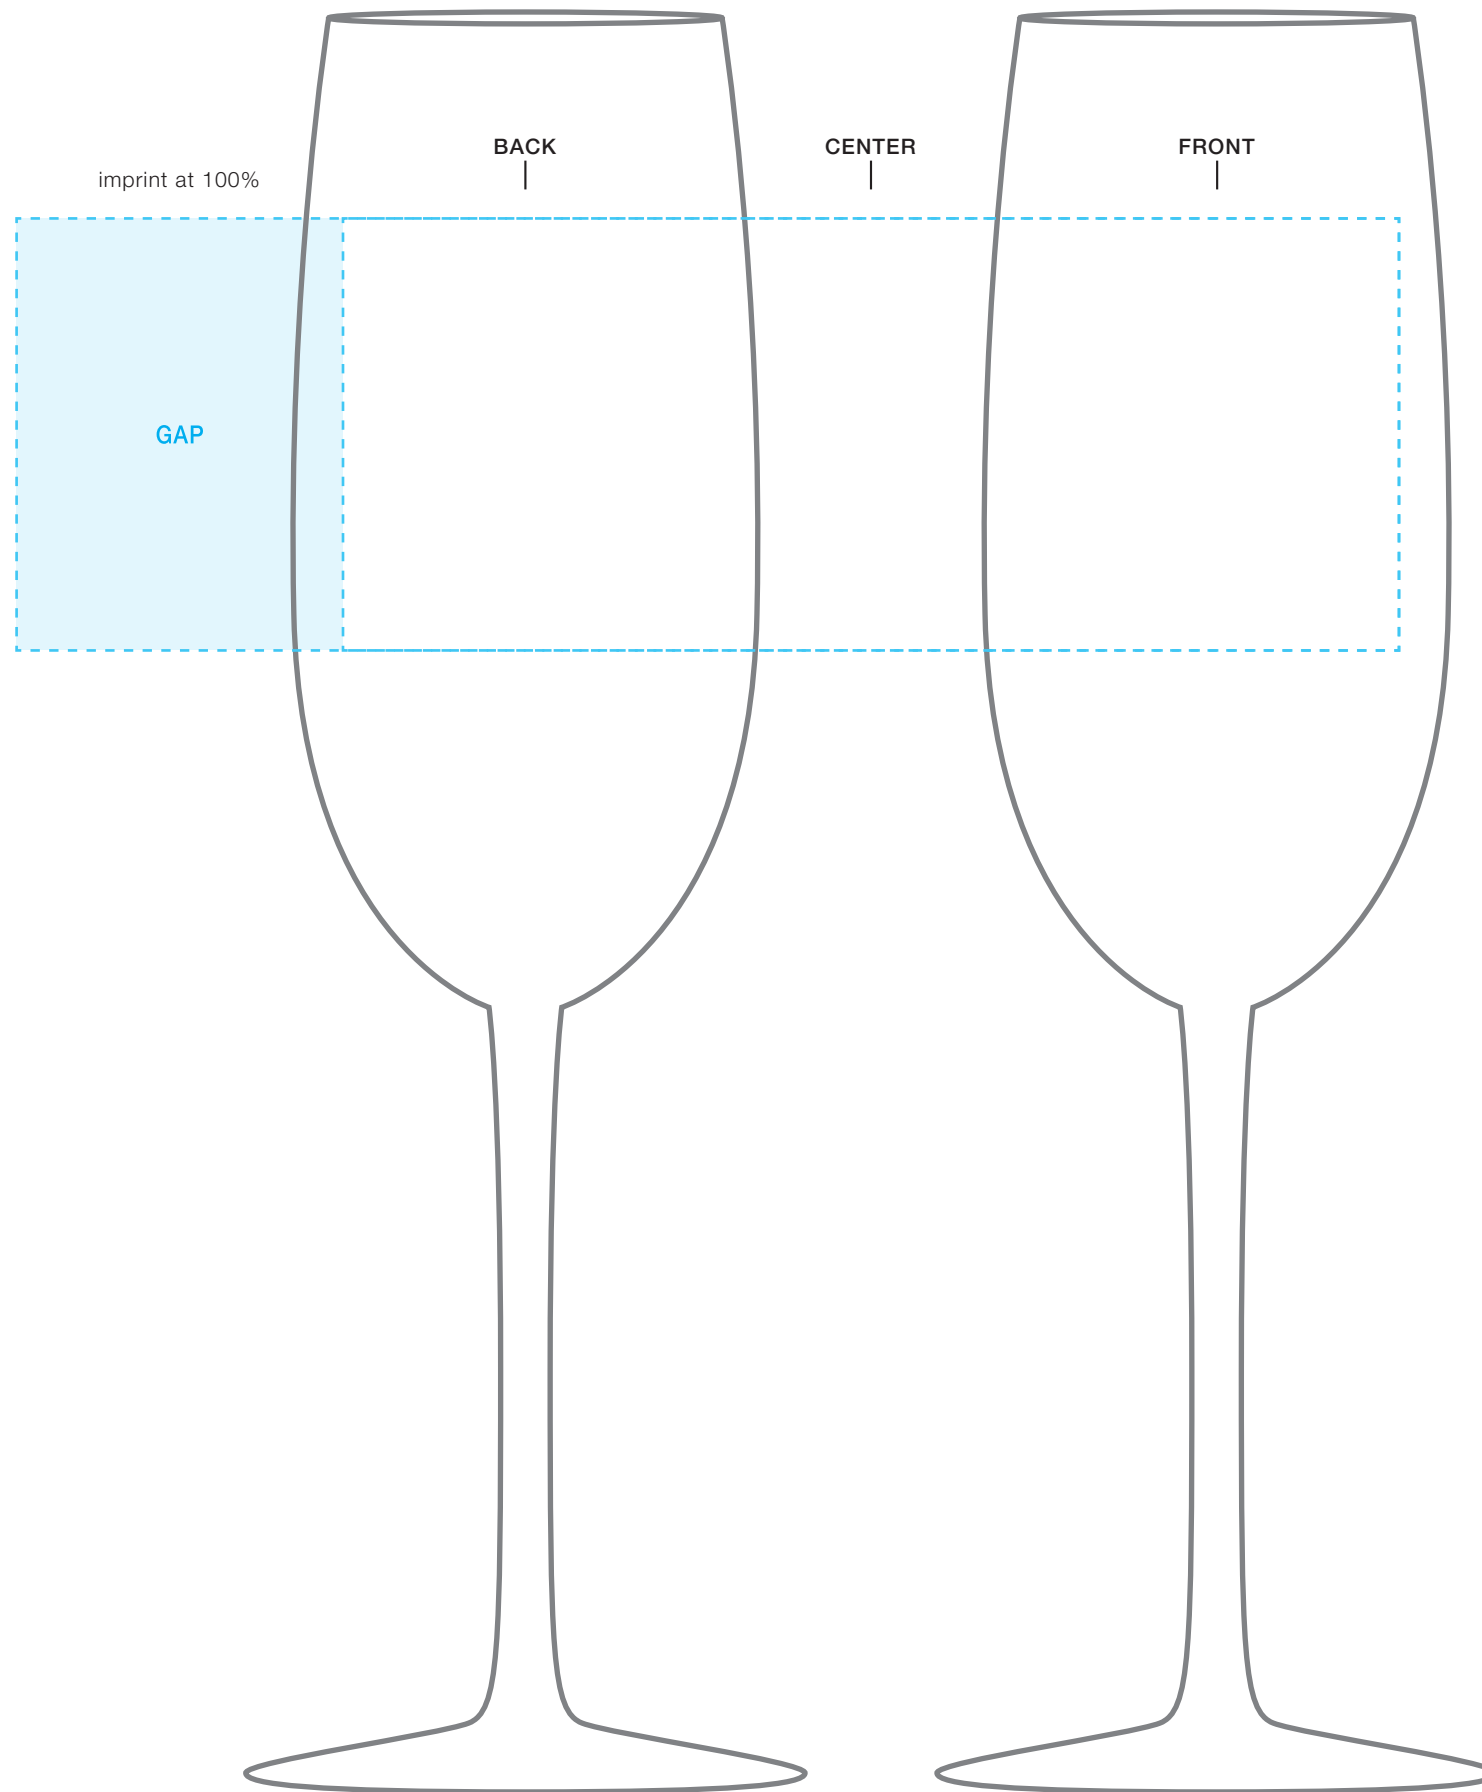

**\*\*CIRCLES/SQUARES WILL WARP ON TAPERED ITEM\*\***

8 oz vina flute glass

AVAILABLE IMPRINT AREA [DASHED BLUE LINE] = 2.25" h x 2.25" w x 5.5" wrap  
[ 7.2" full wrap when printing more than one imprint color ]

**NOT A PROOF  
FOR CONCEPT PURPOSES ONLY**  
PLEASE DESIGNATE PMS# TO CORRESPONDING COLOR #  
PLEASE USE PMS COLORS AND OUTLINE ANY FONTS  
BEFORE SENDING WITH YOUR ORDER