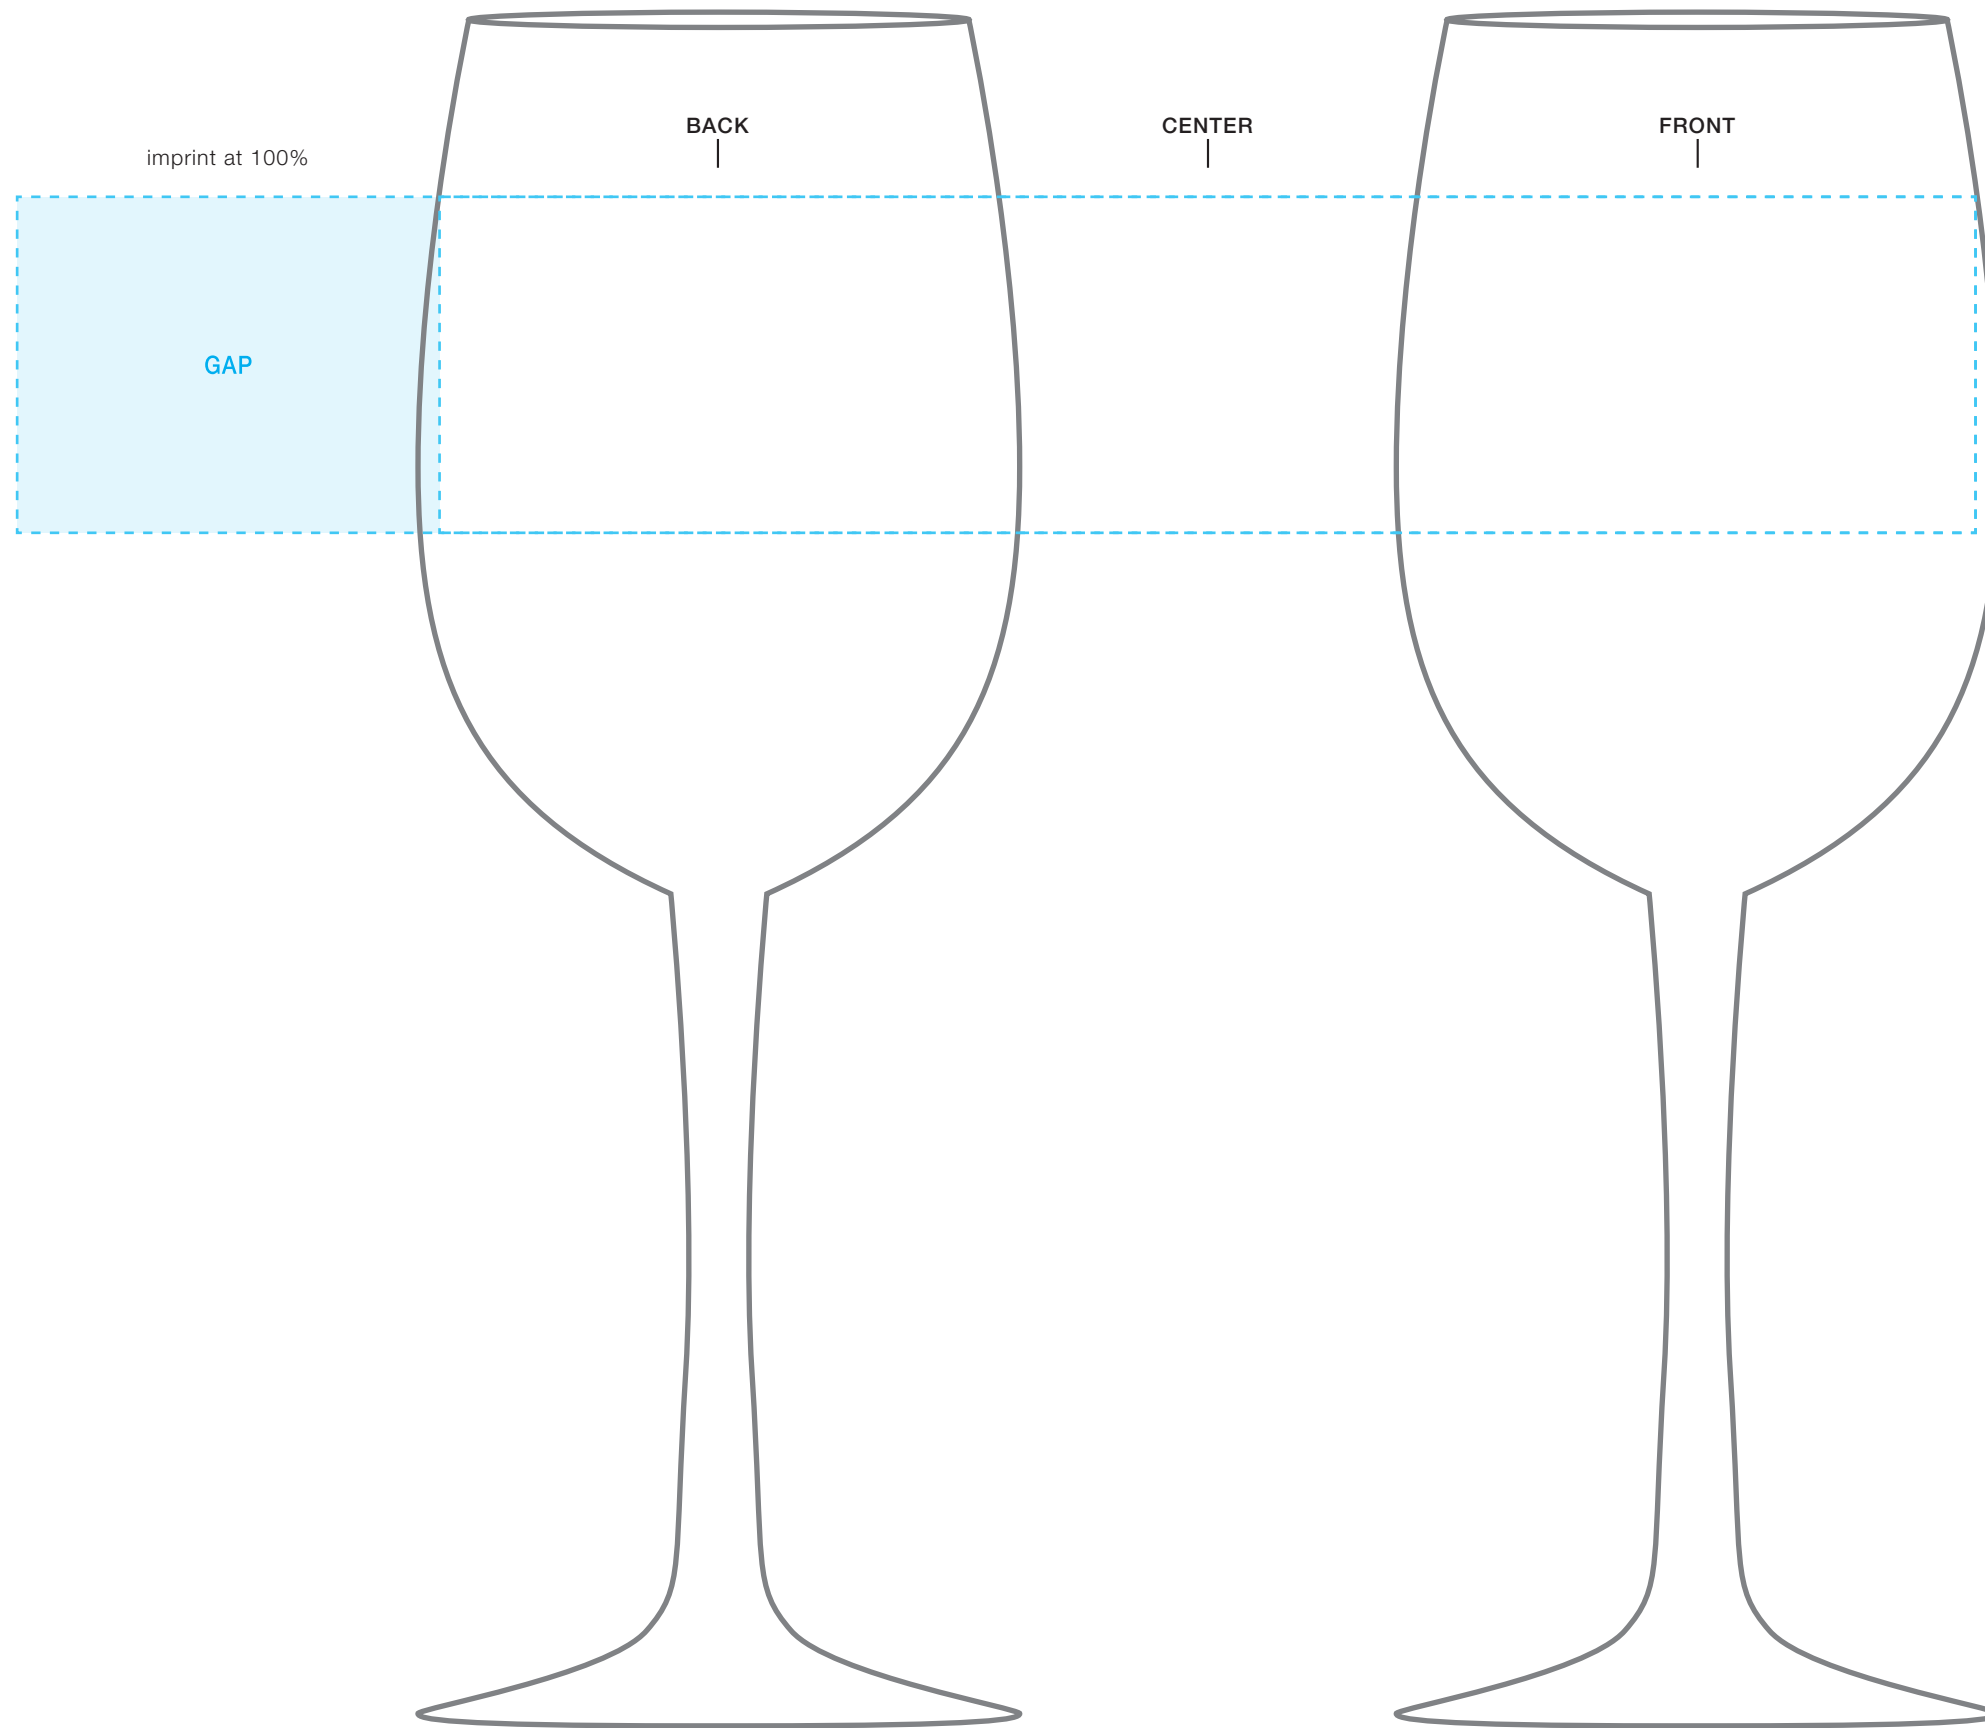

****CIRCLES/SQUARES WILL WARP ON TAPERED ITEM****

16 oz vina tall wine glass

AVAILABLE IMPRINT AREA [DASHED BLUE LINE] = 1.75" h x 2.75" w x 8" wrap
[10.2" full wrap when printing more than one imprint color]

**NOT A PROOF
FOR CONCEPT PURPOSES ONLY**
PLEASE DESIGNATE PMS# TO CORRESPONDING COLOR #
PLEASE USE PMS COLORS AND OUTLINE ANY FONTS
BEFORE SENDING WITH YOUR ORDER