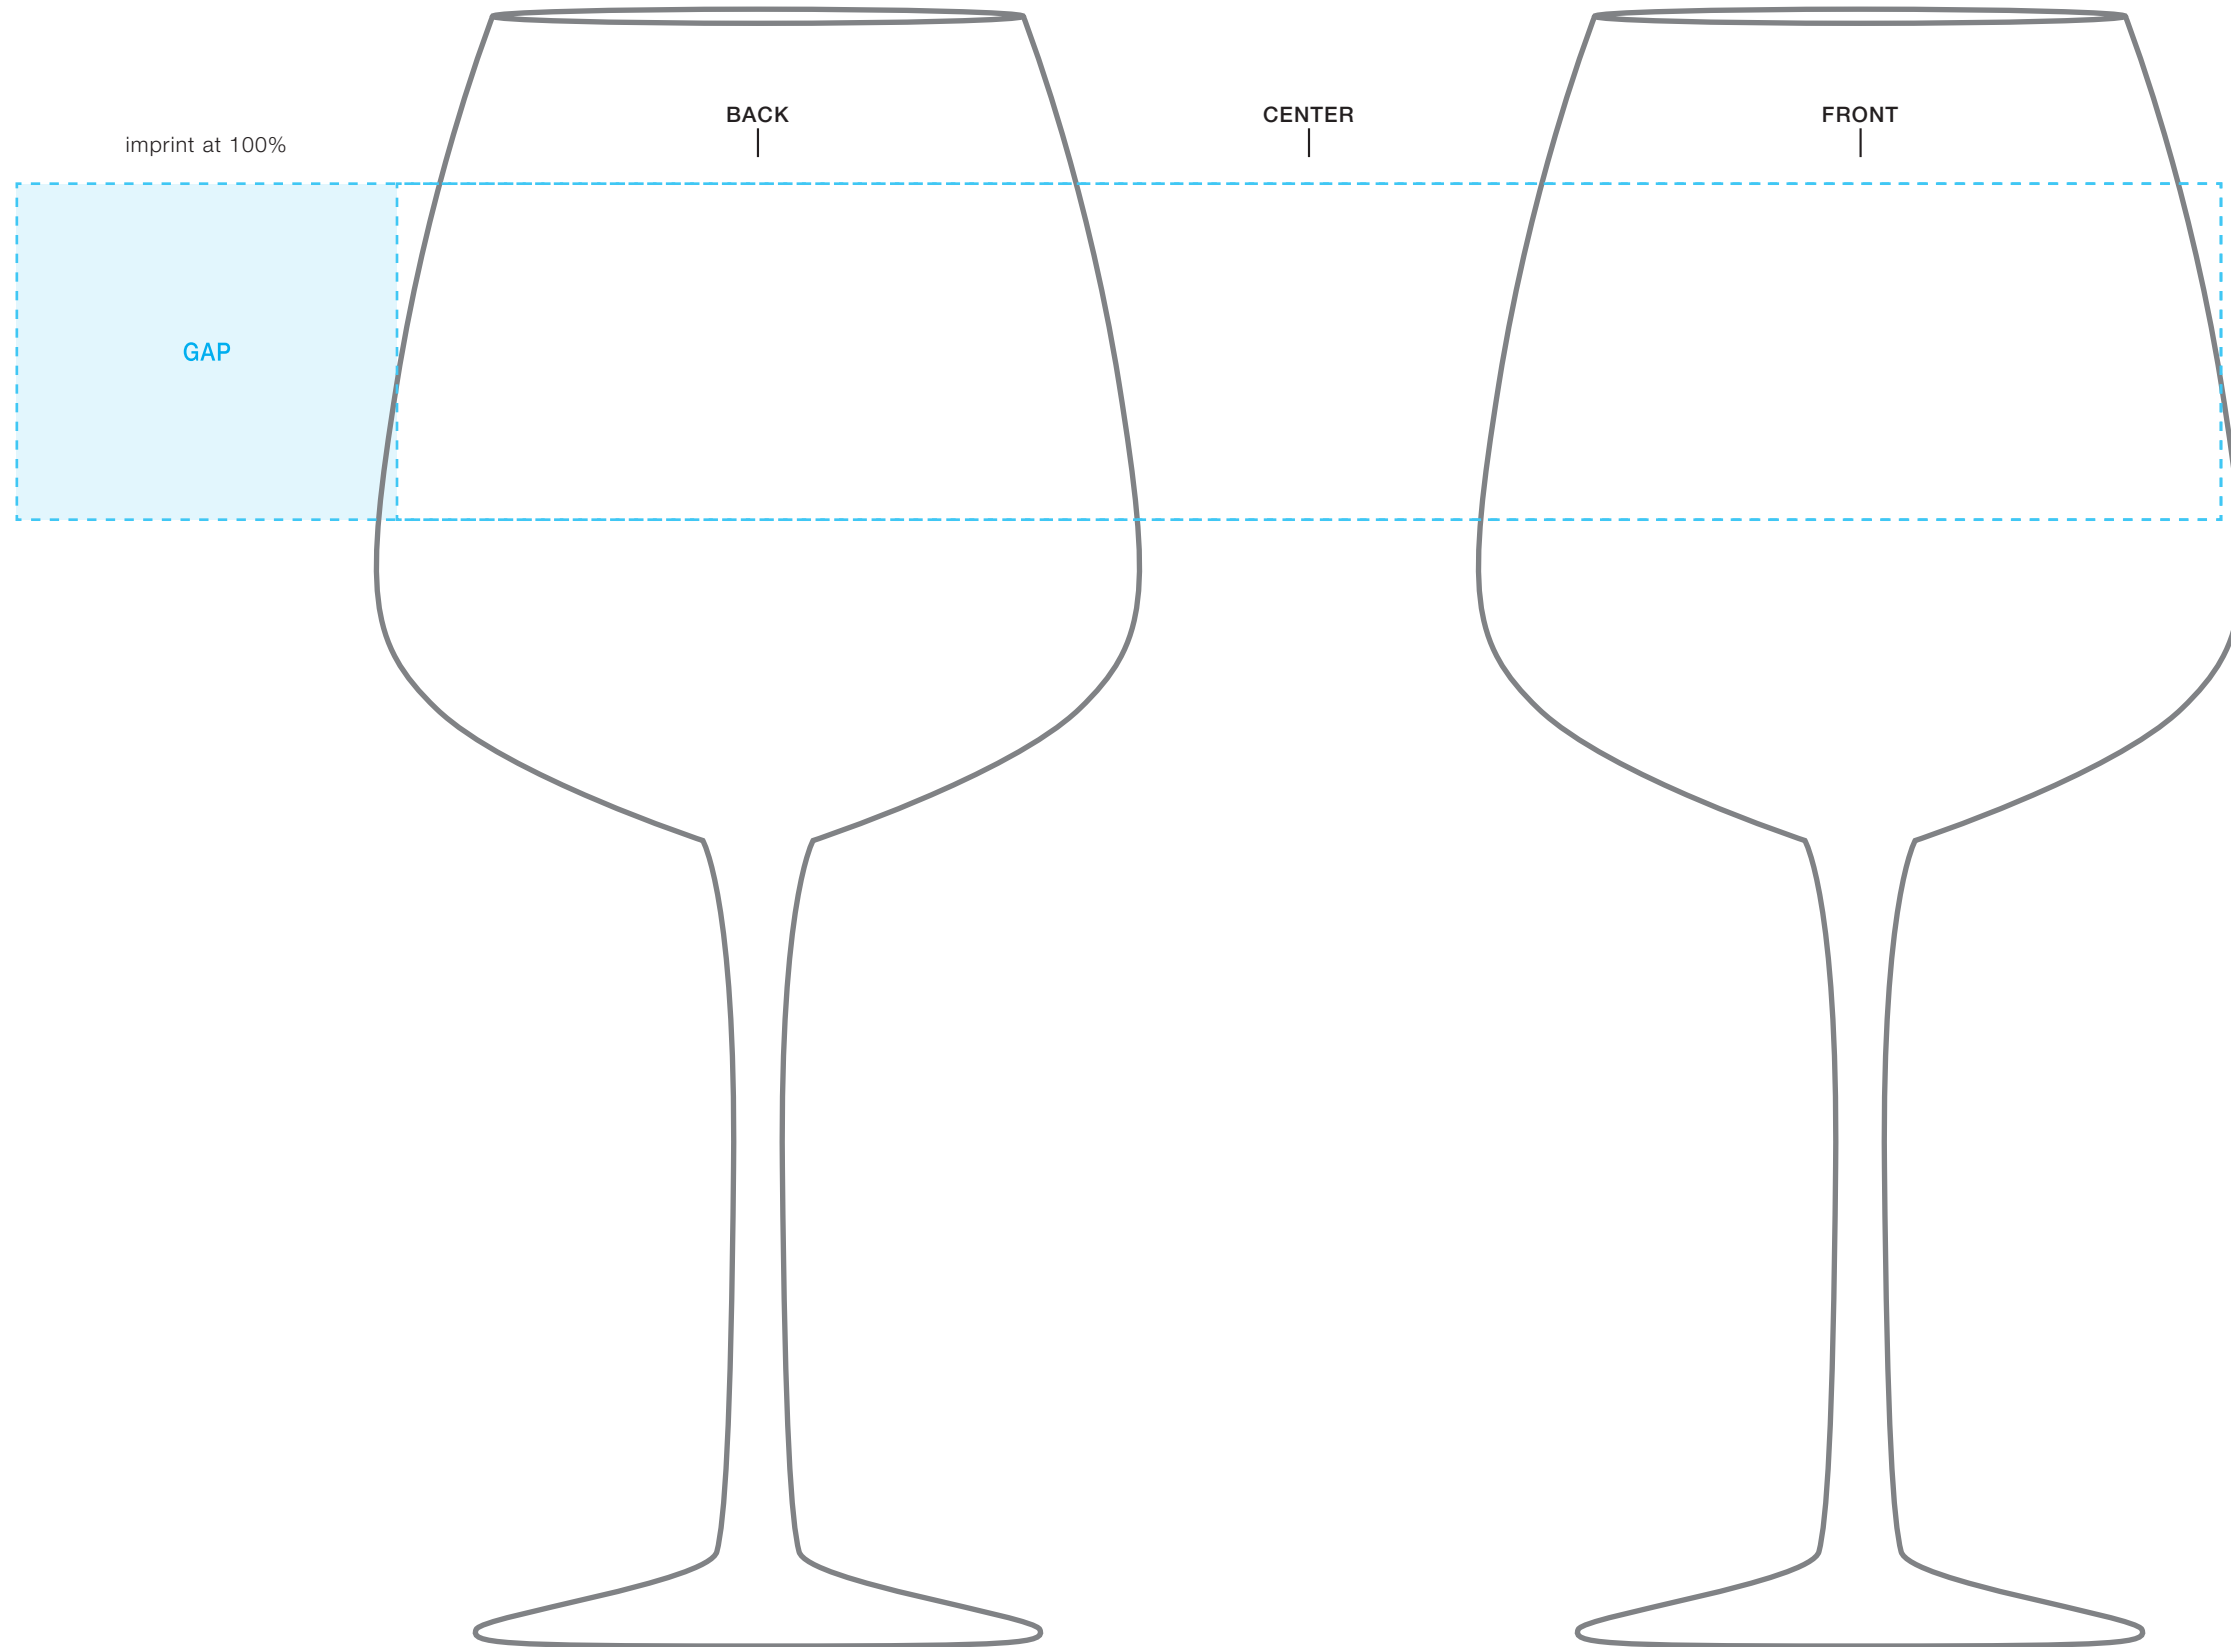

****CIRCLES/SQUARES WILL WARP ON TAPERED ITEM****

18.25 oz vina diamond wine glass
AVAILABLE IMPRINT AREA [DASHED BLUE LINE] = 1.75" h x 3" w x 9.5" wrap
[11.48" full wrap when printing more than one imprint color]

**NOT A PROOF
FOR CONCEPT PURPOSES ONLY**
PLEASE DESIGNATE PMS# TO CORRESPONDING COLOR #
PLEASE USE PMS COLORS AND OUTLINE ANY FONTS
BEFORE SENDING WITH YOUR ORDER