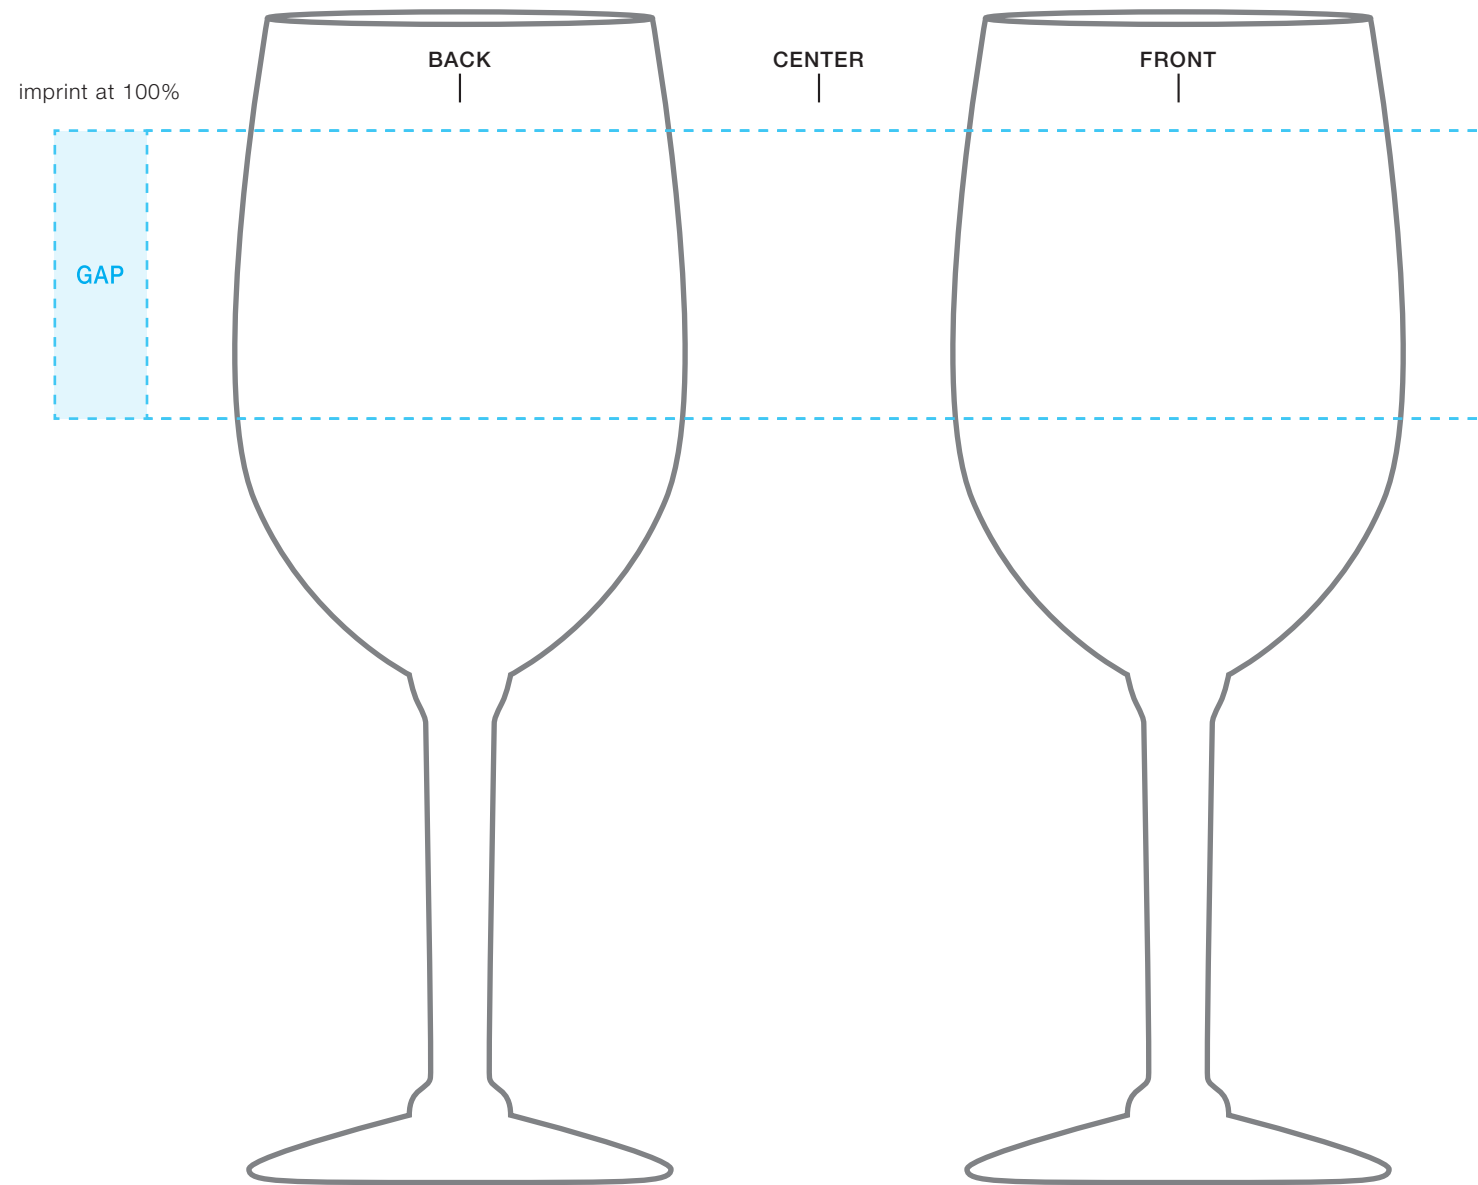

****CIRCLES/SQUARES WILL WARP ON TAPERED ITEM****

6.5 oz citation wine glass

AVAILABLE IMPRINT AREA [DASHED BLUE LINE] = 1.5" h x 2.5" w x 7" wrap
[7.48" full wrap when printing more than one imprint color]