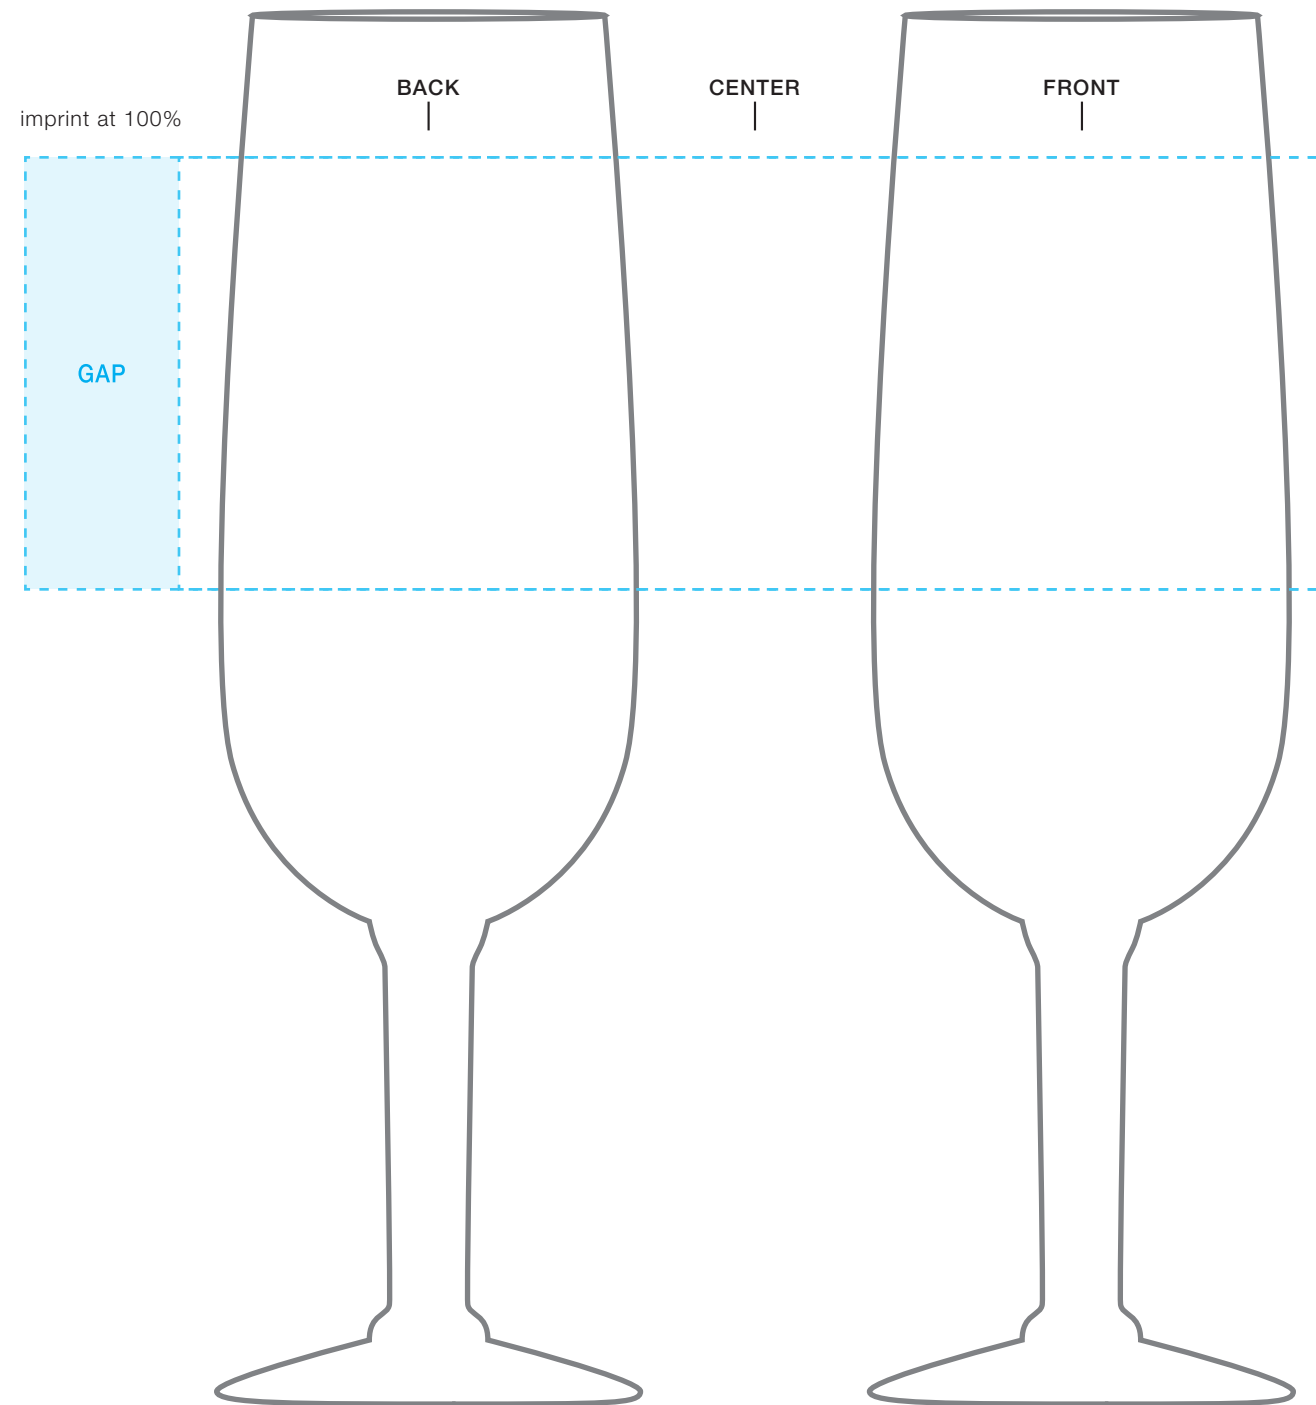

****CIRCLES/SQUARES WILL WARP ON TAPERED ITEM****

6.25 oz citation flute glass

AVAILABLE IMPRINT AREA [DASHED BLUE LINE] = 2.25" h x 2.25" w x 6" wrap
[6.8" full wrap when printing more than one imprint color]